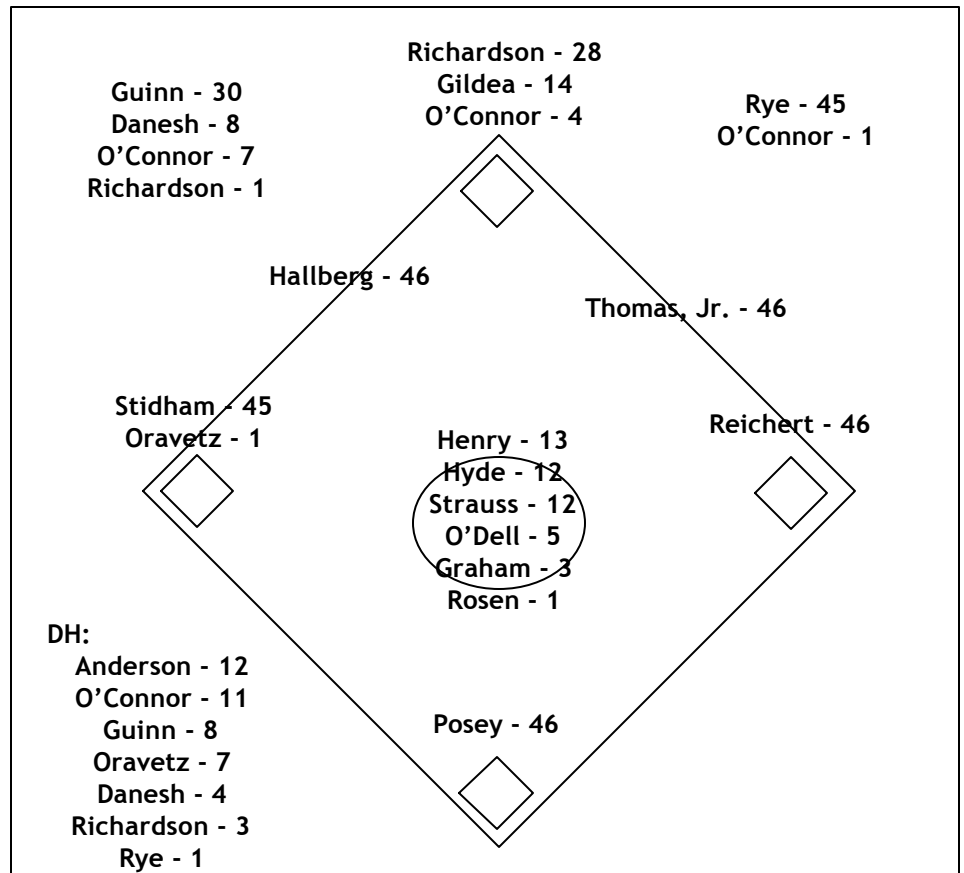

When it comes to two out run production Florida State has produced so far this season. Through 46 games this season, the Seminoles have scored 169 runs with two outs. That's 40.1% of their run production in 2007 coming with two outs. FSU scored a season-high 11 runs with two outs

twice. First coming in the series finale against UNC Asheville, a game the Seminoles won 15-1. The Garnet and Gold then scored 11 runs on two outs in a 15-3 victory over Duke in game one of the series in Durham. Against the Gators, FSU scored nine runs on two outs including four in the first two innings. The Seminoles scored another nine runs on two outs in a 10-2 win over Appalachian State in game two of that series. In the Seminoles first ACC series in 2007, Florida State outscored Wake Forest 22-10 as 12 of the 22 runs recorded came on two outs.

AND TWO OUT HITS

Yes, you can say the Seminoles are off to their best start in school history and you can point to a lot of reasons why this has happened. But probably the most overlooked stat is what the team is doing with two outs in an inning. FSU is batting .336 as a team posting 184 hits in 547 two-out opportunities. Five Seminoles are batting .380 or better, eight have registered 10 or more hits and seven have tallied 10 or more RBI's. Junior Jack Rye leads the team with two out RBI's as 27 of his team leading 47 runs batted in have come in that situation. Rye also leads the team with 23 two-out hits.

GAMES STARTED BY POSITION