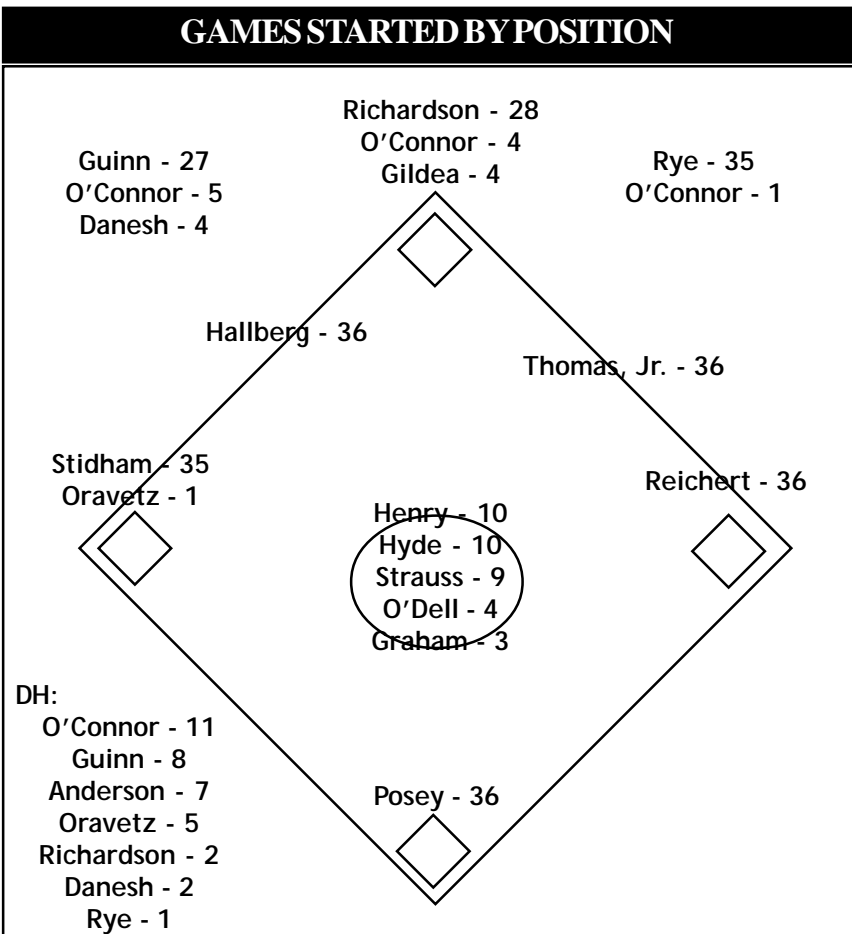

AND TWO OUT HITS

Yes, you can say the Seminoles are off to their best start in school history and you can point to a lot of reasons why this has happened. But probably the most overlooked stat is what the team is doing with two outs in an inning. FSU is batting .343 as a team posting 147 hits in 429 two-out opportunities. Five Seminoles are batting .400 or better, eight have registered 10 or more hits and seven have tallied 10 or more RBI's. Junior Jack Rye leads the team with two out RBI's as 25 of his 38 runs batted in have come in that situation. Rye also leads the team with 20 two-out hits.

30 WINS AND COUNTING

With a 10-4 win over NC State in game one last Friday, Florida State became the first team to reach the 30-win plateau in Division I this season. The Seminoles at 32-4 have the most wins and the highest winning percentage (.889) in the nation. North Carolina, Vanderbilt and Virginia each reached 30 wins just this week.

HOME RUNS ON THE ROAD

Before Florida State's weekend series against Duke, the Seminoles had 12 home runs through the first 28 games. They left Durham with 21 round trippers in 2007. Yes, Seminole batters hit nine home runs vs. Duke, three in each series, including five by second baseman Tony Thomas, Jr. Thomas hit back-to-back homers in his first two at-bats in game one including the team's first lead off home run of the season. Tommy Oravetz hit his first collegiate homer, while Mark Hallberg hit his first round tripper as a Seminole. Fourteen of the 26 home runs hit by Florida State this season have come on the road including the nine hit against Duke. Three others have come on the road vs. the Gators including two in Gainesville and one in Jacksonville. The final two came against NC State in Raleigh this past weekend.

DOUBLE-DIGIT RUNS & HITS

The Seminoles got off to a hot start in 2007 as they scored double-digit runs in 13 of their first 17 games. FSU had a string of eight straight double-digit run games earlier this year. In the 60-year history of Seminole baseball, Florida State registered double-digit runs in eight consecutive games just twice, the last time coming in 2003 when the Seminoles strung together nine straight games of 10+ runs. FSU has posted 17 double-digit run games this year.

FSU has also posted double-digit hits in 30 of its 36 games played so far including a streak of 16 straight at one point in the season. Since 1996, the Seminoles have had a streak of eight or more double-digit hit games nine times. This year's 16 straight double-digit hit games are the longest of record dating back to 1996. The previous best was 10 straight posted back in 2003.

SEEING DOUBLE

Florida State has hit 107 doubles through 36 games this season, that's an average of 2.97 doubles per game. If the Seminoles continue on their current doubles pace, they would hit 166 doubles, just under the school record of 182 hit in 72 games back in 1990, an average of 2.5 doubles per game that year.

HOLD IT RIGHT THERE

Florida State is leading the ACC in limiting the opposition to the fewest number of stolen bases attempted in 2007. Opponents have attempted a league low 20 stolen bases against the Seminoles and catcher Buster Posey is a big reason for that. Through 35 games, Posey is throwing out 36.8% of attempted base stealers. He has had only 19 stolen base attempts against him all season. Posey has also picked off a pair of base runners on the season. To put the number in perspective, UNC is second in the ACC with 38 attempted stolen bases.