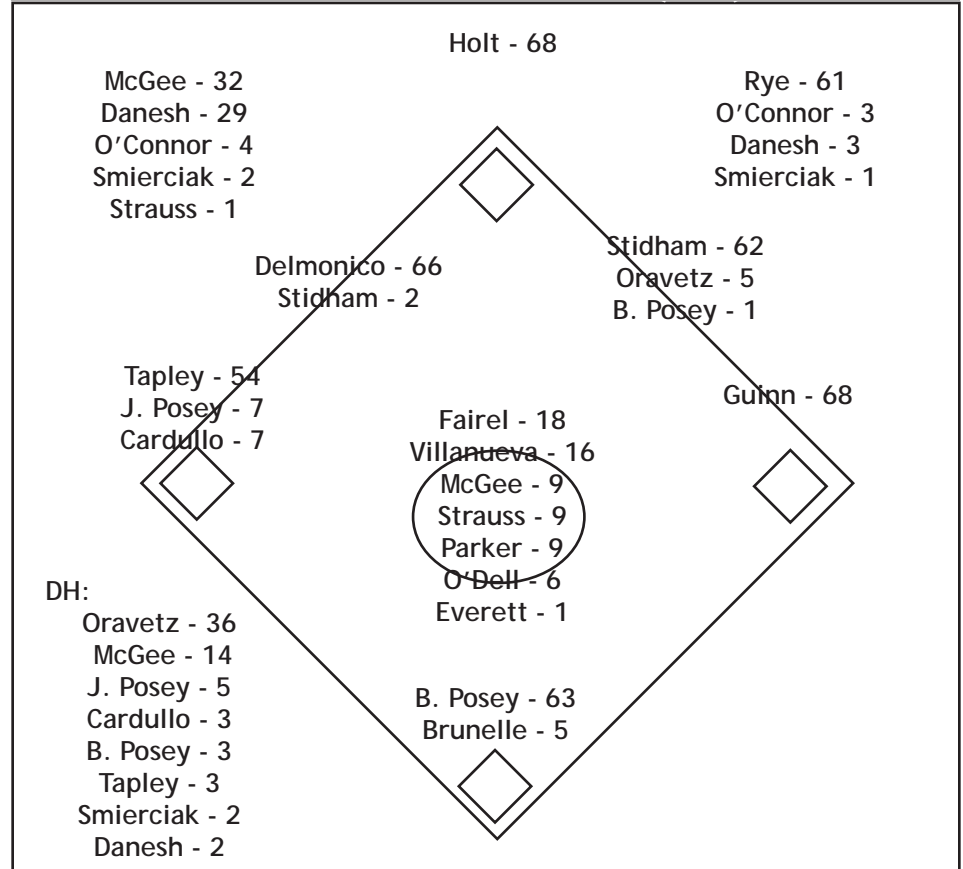

'I DON'T GIVE A DARN' AT SHORTSTOP

Who's on first. What's on second. I don't know is on third. Tomorrow is pitching, Today is catching and I don't give a darn is at shortstop. It all goes back to the famous comedy act between Abbot and Costello...Do you say I don't give a darn? Actually it's Jason Stidham, but are you getting where I'm going with this? When the Seminoles take the field on opening day against Hofstra, Stidham will be the fifth Seminole in as many years to play at short. The last time Florida State started the same person at shortstop in consecutive seasons was Stephen Drew (2002-04). Since the departure of Drew following the 2004 season, there have been five different starters at short - Ryne Jernigan (2005), Buster Posey (2006), Mark Hallberg (2007), Tony Delmonico (2008) and now Jason Stidham in 2009.

SEMINOLE STARTS BY POSITION (2008)