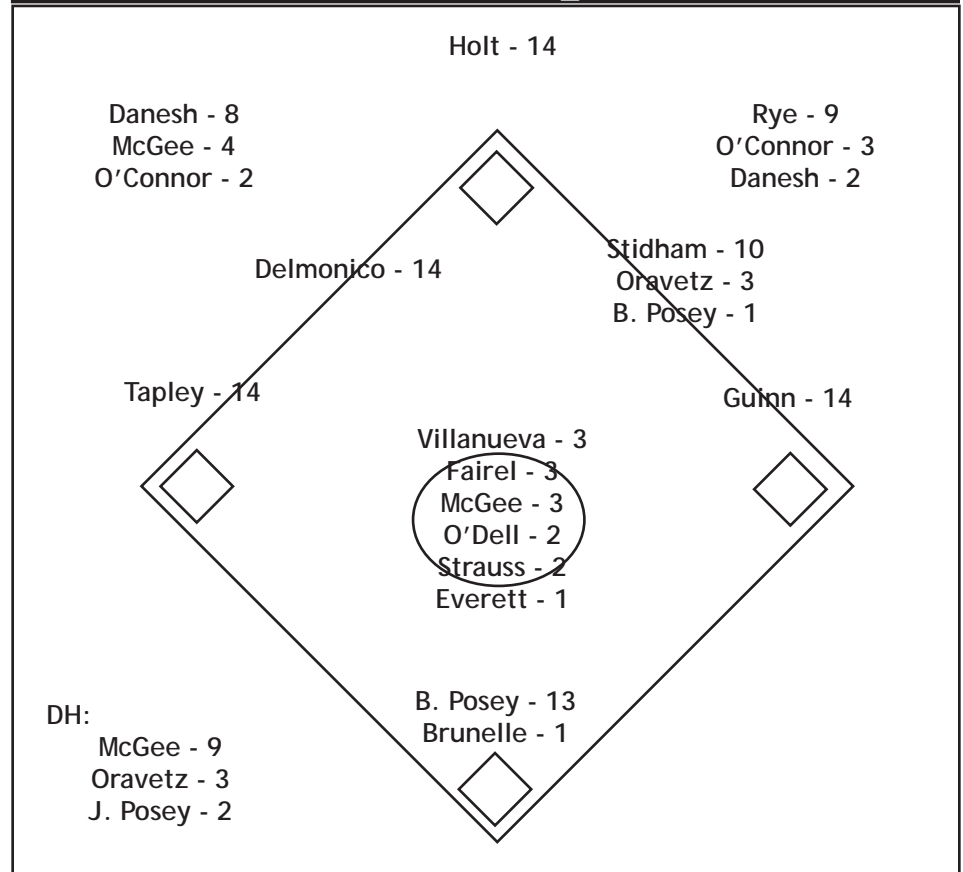

Seminole Starts By Position

his first two seasons. He hit four as a freshman and three last year.

Tapley Collects Walk-Off Hit

In a game that featured seven lead changes and two ties, freshman Stuart Tapley spoiled any chances of a Maryland upset in the series finale as he delivered a walk-off bases loaded single in the bottom of the ninth to give the Seminoles a 9-8 victory over the Terrapins. On a 0-1 pitch, Tapley laced a single back up the middle scoring Tony Delmonico for the game-winner to give the Seminoles the sweep. The walk-off victory was the first since March 16, 2007 when Jack Rye hit an RBI single in the bottom of the 11th to defeat Wake Forest 7-6.