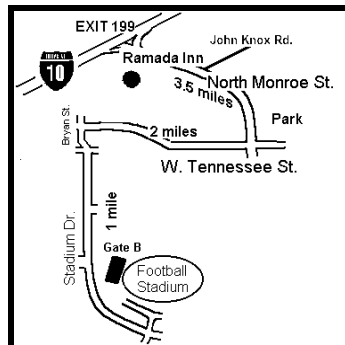

Miccosukee Greenway Park

◆ *Official Host Site* ◆
Florida State University
← *Cross Country* →

I-10 to Miccosukee park and/or Ramada Inn/Cabot Lodge

From I-10: use exit 209-A

- ↳ Turn on US 90, south, toward Tallahassee.
- ♦ 3 mi. . . . turn right on Edenfield Rd.
- ♦ 1 mi. . . . from stop sign @ Miccosukee Rd., the park entrance is across the road.

I-10 to Ramada Inn & FSU Stadium

From Ramada Inn to FSU Campus:

- ♦ 3.5 mi. . . . south on N. Monroe to Tennessee St.
- ↳ Turn right on Tennessee St.
- ♦ 2 mi. . . . to Bryan St./Stadium Dr.
- ↳ Turn left on to Bryan St.
- ♦ 3rd light is Stadium entrance.
- ↳ Turn into stadium entrance then turn left to gate "B".