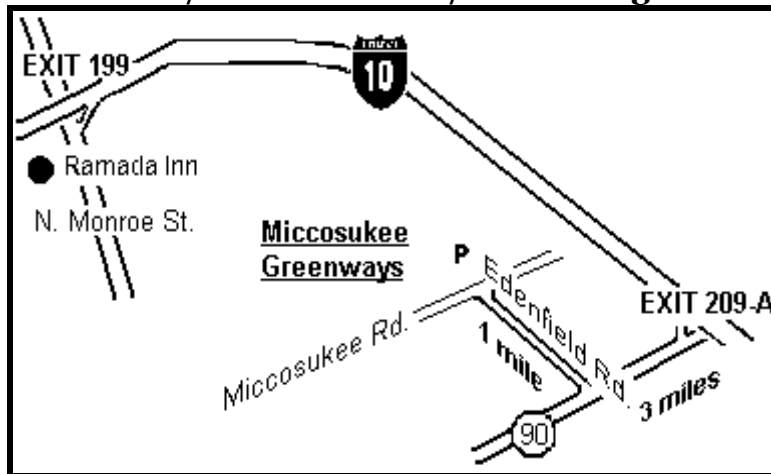

Miccosukee Greenway Park

◆ *Official Host Site* ◆
Florida State University
← *Cross Country* →

I-10 to Miccosukee park and/or Ramada Inn/Cabot Lodge

From I-10: use exit 209-A

- ↳ Turn on US 90, south, toward Tallahassee.
- ♦ 3 mi. . . . turn right on Edenfield Rd.
- ♦ 1 mi. . . . from stop sign @ Miccosukee Rd., the park entrance is across the road.

I-10 to Ramada Inn & FSU Stadium

From Ramada Inn to FSU Campus:

- ♦ 3.5 mi. . . . south on N. Monroe to Tennessee St.
- ↳ Turn right on Tennessee St.
- ♦ 2 mi. . . . to Bryan St./Stadium Dr.
- ↳ Turn left on to Bryan St.
- ♦ 3rd light is Stadium entrance.
- ↳ Turn into stadium entrance then turn left to gate "B".