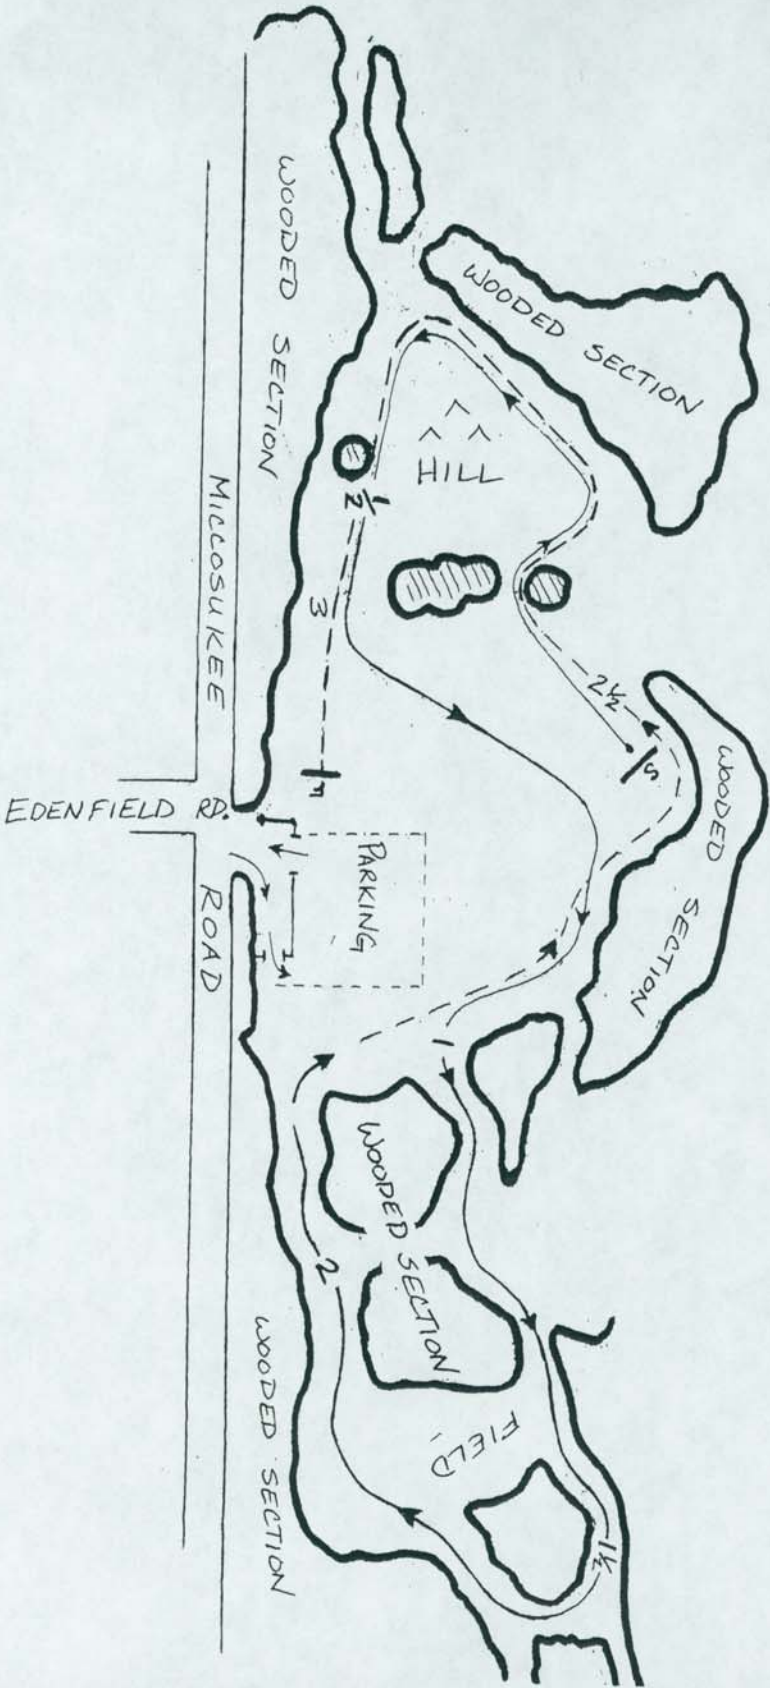

Cross Country Invitational
Micosukee Greenway Park
Tallahassee, FL

◆ Women's 5K Course ◆

5 K course - One complete loop of the course is 4K. After completing the course once, continue up the hill and then down into the finish area for the last 1K.

FSU Cross Country Invitational

*Micosukee Greenway
Tallahassee, Florida*

◆ Men's 8K Course ◆

Men's collegiate 8 K course - One complete loop of the course is 4K. Complete the course twice. When completing the final loop follow the dotted line on the map into the finish area.