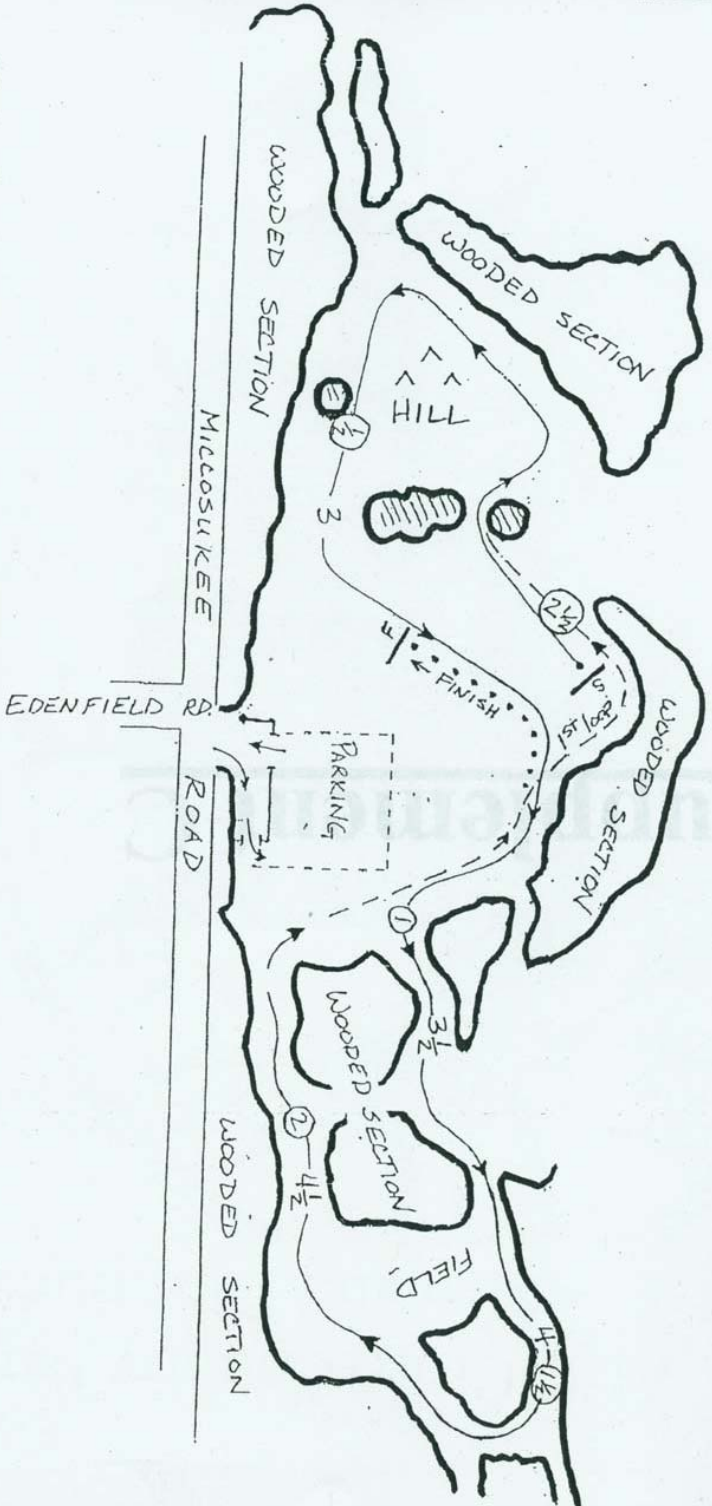

Cross Country Invitational
Micosukee Greenway Park
Tallahassee, FL

◆ Women's 5K Course ◆

5 K course - One complete loop of the course is 4K. After completing the course once, continue up the hill and then down into the finish area for the last 1K.

FSU Cross Country Invitational

*Micosukee Greenway
Tallahassee, Florida*

◆ Men's 8K Course ◆

Men's collegiate 8 K course - One complete loop of the course is 4K. Complete the course twice. When completing the final loop follow the dotted line on the map into the finish area.