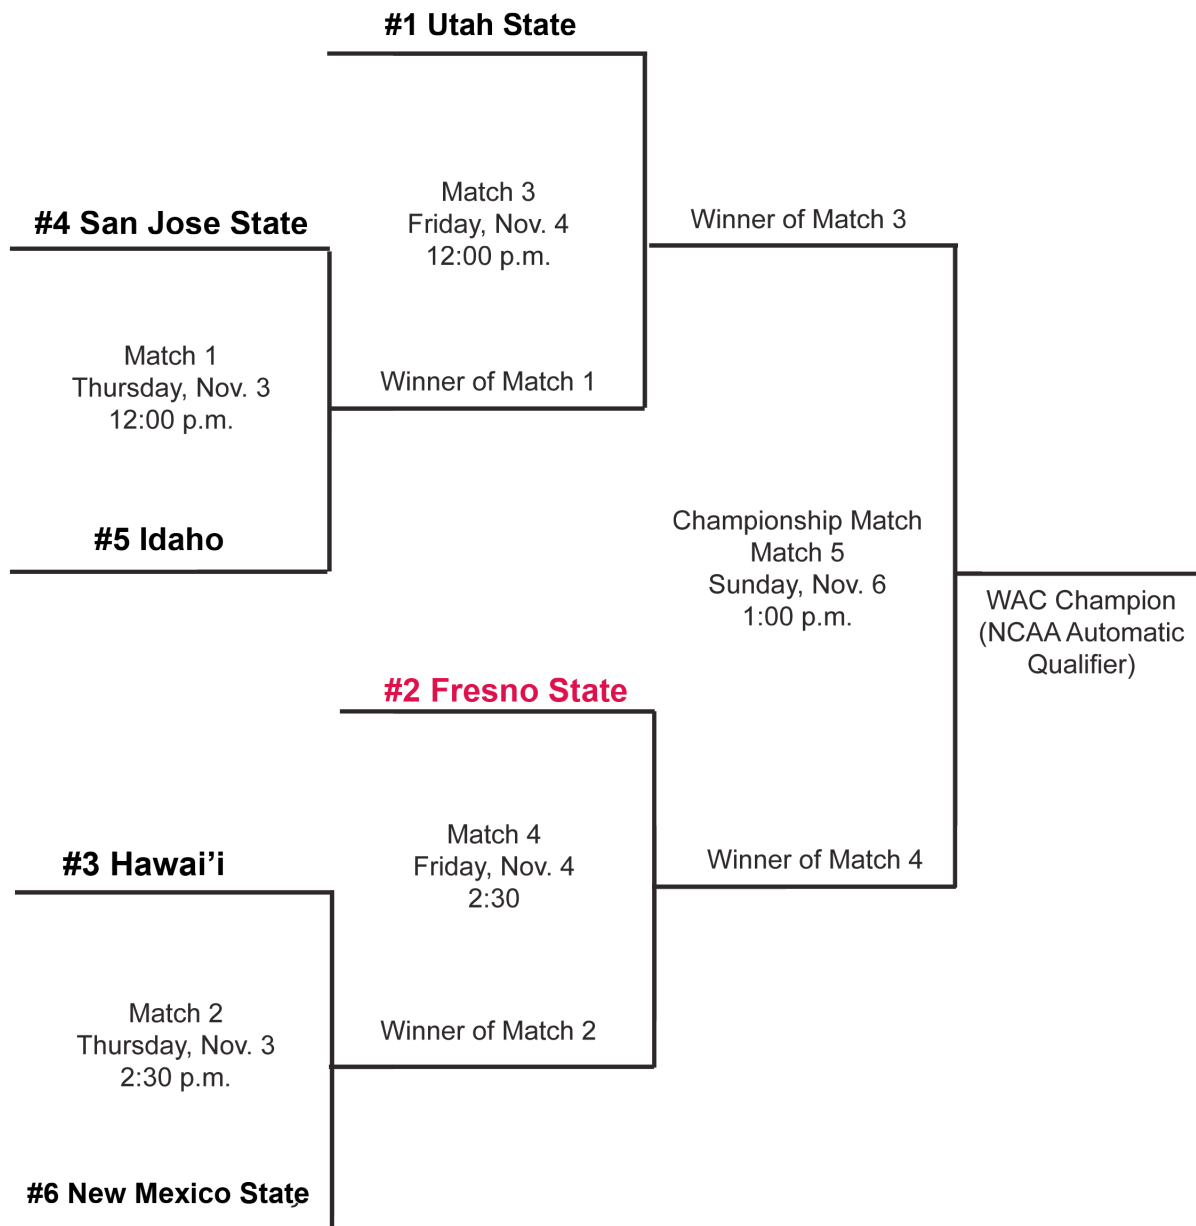

2011 WAC Soccer Tournament

Nov. 3, 4 & 6 @ Bulldog Stadium @ Fresno, Calif.

HEAD COACH BRIAN ZWASCHKA

Grand View College, 1994
Overall Record: 34-33-15
Record at Fresno State: 25-29-11

Brian Zwaschka became the fourth Fresno State women's soccer head coach on April 6, 2009 and is in his third season at the helm of the Bulldogs. He brings a wealth of soccer experience and knowledge to the program after spending the last six years as an assistant coach at Cal, Texas Tech and his alma mater Grand View University.

During his second season with the 'Dogs, Zwaschka led the program to its second Western Athletic Conference (WAC) tournament title in three years. The Bulldogs finished the season 9-9-5 and 3-3-2 in conference play. The 'Dogs won the 2010 conference crown in dramatic fashion as they claimed the title after beating San Jose State (1-0) in penalty kicks (3-1).

Zwaschka guided the Bulldogs to the program's fourth appearance to the NCAA Tournament, where they lost to University of Central Florida, 2-1. Nicole Duff and Kaitlyn Revel earned All-WAC honors, with a total of four student-athletes earning league honors under Zwaschka. In 2010, the Bulldogs also had 11 earn Academic All-WAC honors. A total of 23 have earned academic honors in the past two seasons.

In 2010, the Bulldogs also made history as Katie Lee became the first ever women's soccer player at Fresno State to be named an Academic All-American. Lee was also named the 2010 WAC tournament most valuable player.

Under the tutelage of Zwaschka, current Bulldog standout, Vanessa Gonzales, was named to the Region IV U20 Team in 2009 which helps put her on the radar for future National selection events. Zwaschka also coached National Team hopefuls in current U23 and U20 players, Katie Oakes and Megan Jesolva. After a breakout freshman year, Lauren Lindstrom is looking to join the list of Bulldogs who have represented the US after being invited to the U20 National Team Camp in 2011.

QUICK FACTS

2011 Overall Record	10-4-5
2011 WAC Record (Place)	4-1-2 (Second)
Head Coach	Brian Zwaschka (Grand View, '94) Third season
Assistant Coaches	Kevin Botterill (Durham, '00) Third season Maureen Whitney (Sacramento State, '01) First season
Volunteer Assistant Coach	Josh Duffy
Facility (capacity)	Soccer and Lacrosse Field (750)
Website	www.gobulldogs.com
Women's Soccer Contact	Jennifer Jones
Contact Office Phone	(559) 278-6186
Contact Mobile Phone	(559) 389-1901
Contact Office Fax	(559) 278-4689
Contact Email	jjones@csufresno.edu

MEDIA POLICY

To arrange interviews and/or photo shoots with Fresno State soccer coaches and/or student-athletes, contact Jennifer Jones at (559) 389-1901 or at (559) 278-6186 at least 24 hours in advance. Practices are generally open to the media, however the coaching staff reserves the right to close practice at any time. The Fresno State soccer team practices on the field adjacent to the east side of Bulldog Stadium. Practices typically take place in the afternoons. Recaps, box scores, weekly releases and all other media information is also available on www.gobulldogs.com.

BULLDOGS AT WAC TOURNAMENT

Overall Record: 16-12-2