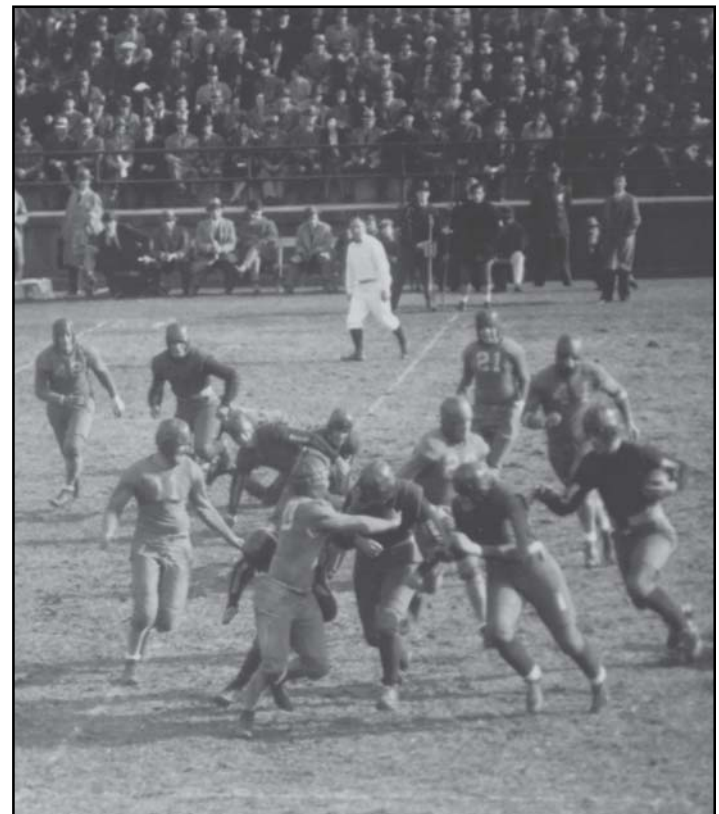

1909

Coach: Howard Gargan
Captain: Frank Gargan
Overall: 13-2-2 (6-1-2)

New York University	16-0, W
Rutgers	A 9-0, W
Princeton	0-3, L
Cornell	12-6, W
Swarthmore	21-3, W
Georgetown	H 0-0, T
Rensselaer Polytechnic	30-0, W
Holy Cross	H 9-5, W
Syracuse	5-5, T
Betts Academy	31-0, W

Fort Hancock	17-0, W
Murray Hill Athletic Club	21-6, W
Webster Academy	30-7, W
Bedford Athletic Club	0-17, L
Nutley Athletic Club	12-6, W
Peekskill Military Academy	W
Medics	10-0, W

1910

Captain: Edward Barrett
Overall: 11-3 (0-0)

Bedford Athletic Club	12-6, W
Local athletic club	10-6, W
Mott Haven Athletic Club	24-12, W
Audubon Athletic Club	12-18, L
Murray Hill Athletic Club	18-6, W
Bedford Athletic Club	16-10, W
Fordham Freshmen	18-0, W
Fordham Freshmen	12-0, W
Fordham Freshmen	24-0, W
Belmore Athletic Club	10-19, L
Fordham Prep	6-0, W
Fordham Reserves	6-16, L
Fordham Freshmen	20-10, W
Fordham Freshmen	20-6, W

1911

Overall: 14-3 (1-0)

Bedford Athletic Club	12-6, W
Rose Hill Athletic Club	12-0, W
Maroons	18-6, W
Mott Haven Athletic Club	6-12, L
Sagamore Athletic Club	12-18, L
Nutley Athletic Club	18-24, L
Bronx Athletic Club	6-0, W
Bedford Athletic Club	12-6, W
Fordham Freshmen	12-0, W
Fordham Freshmen	18-6, W
Fordham Freshmen	18-0, W
Fordham Freshmen	13-6, W
Fordham Prep	27-0, W
Fordham Prep	12-6, W
Fordham Reserves	13-0, W
Fordham Reserves	16-10, W
St. Peter's	10-0, W