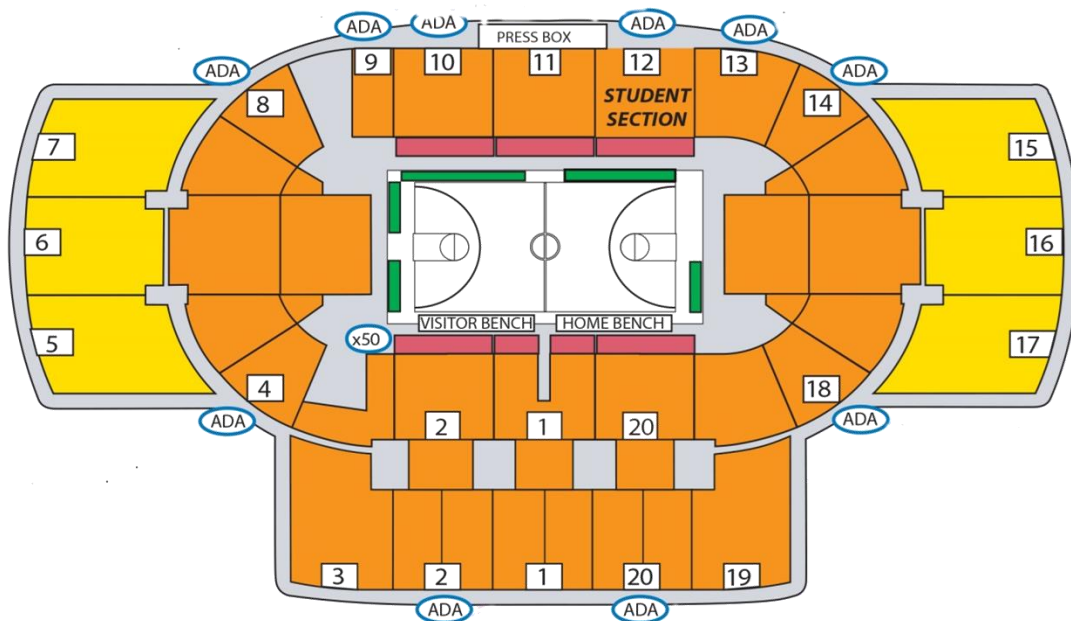

University of Denver Athletics Magness Arena Seating Charts

Ice Hockey

Men's Basketball

(Women's Basketball is General Admission in Magness Arena)

****Peter Barton Lacrosse Stadium, Ciber Field (Soccer), and Hamilton Gymnasium (Gymnastics and Volleyball) are all General Admission venues****