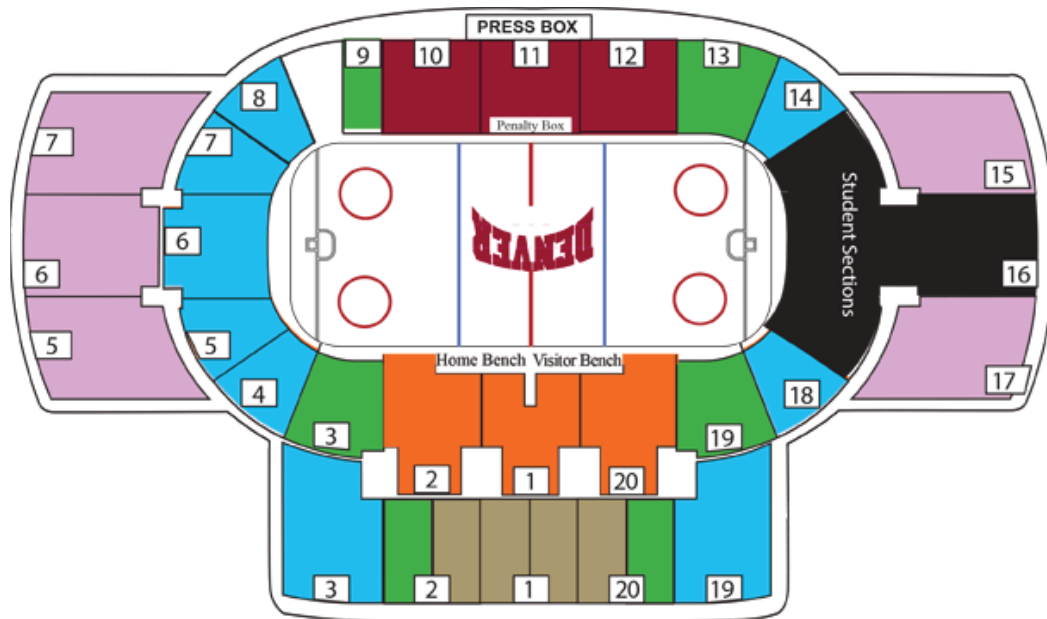

University of Denver Athletics Magness Arena Seating Charts

Ice Hockey

Men's Basketball

(Women's Basketball is General Admission in Magness Arena)

****Peter Barton Lacrosse Stadium, Ciber Field (Soccer), and Hamilton Gymnasium (Gymnastics and Volleyball) are all General Admission venues****