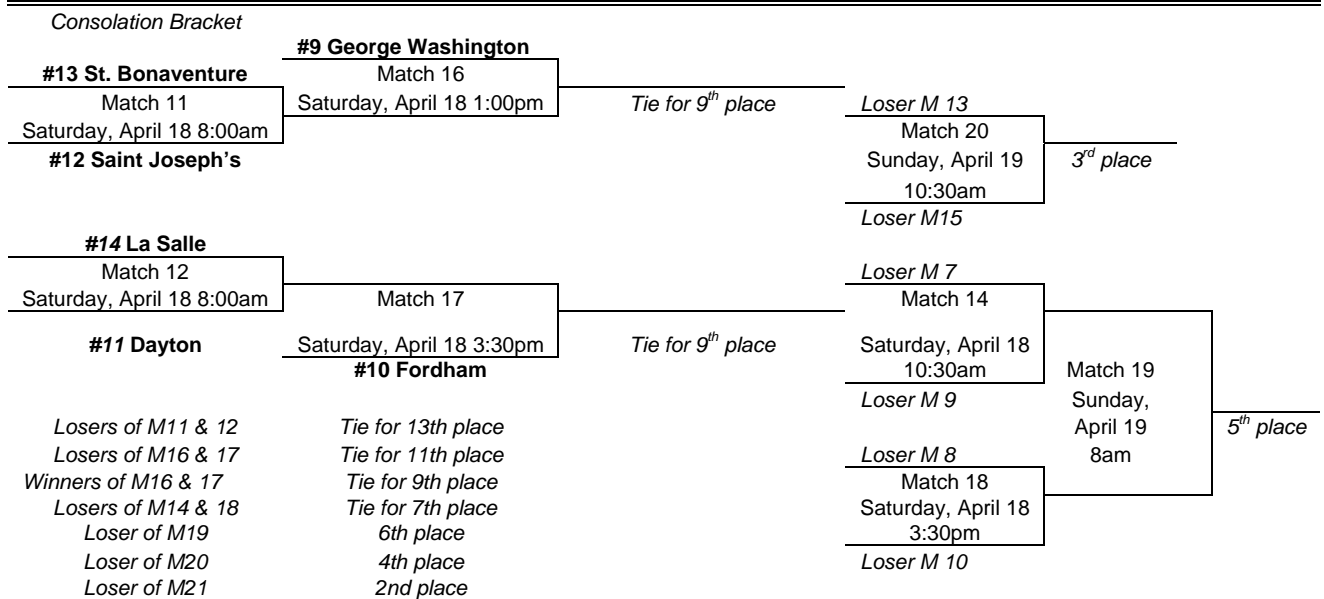

**2009 WOMEN'S TENNIS CHAMPIONSHIP BRACKET**  
**CLUB 4 LIFE**  
**MONROEVILLE, PA**  
**April 17-19**

*All Matches will begin approximately 30 minutes following the conclusion of the previous match*