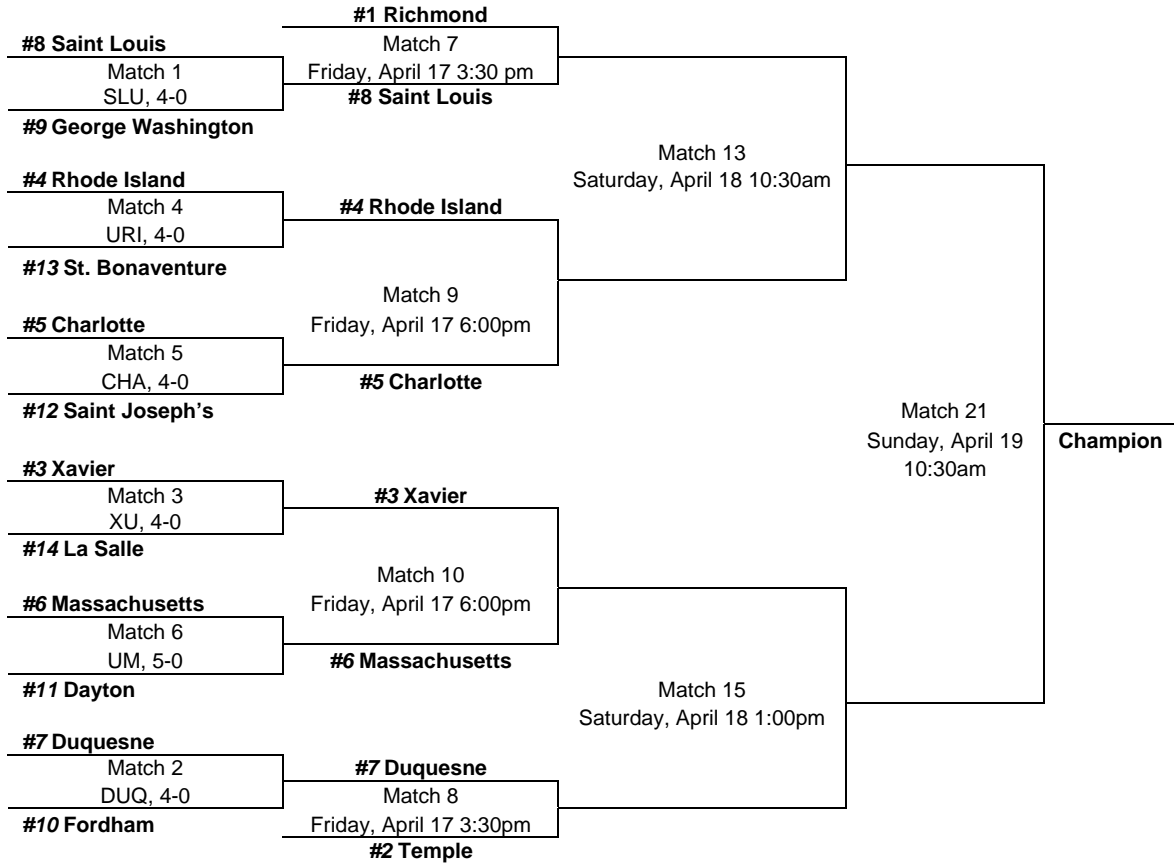

**2009 WOMEN'S TENNIS CHAMPIONSHIP BRACKET**  
**CLUB 4 LIFE**  
**MONROEVILLE, PA**  
**April 17-19**

*All Matches will begin approximately 30 minutes following the conclusion of the previous match*