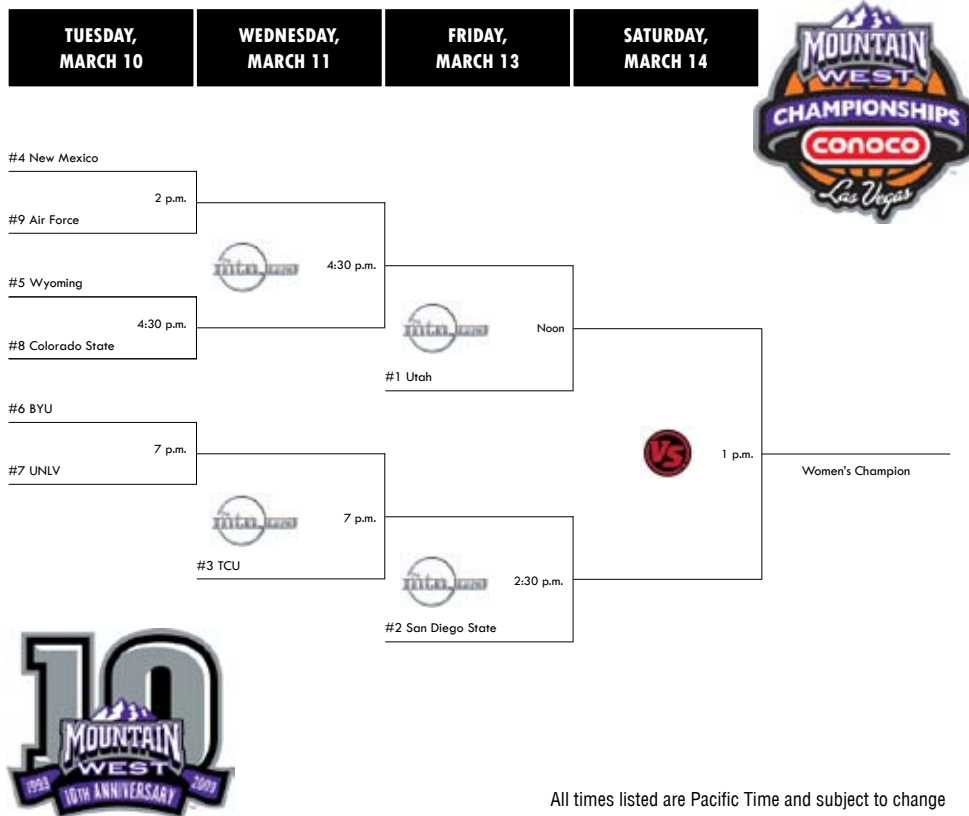

Conoco Mountain West Conference Championships

March 10-14, 2009 | Las Vegas, Nev. | Thomas & Mack Center (18,500)

All times listed are Mountain Time Zone; Home games in **Bold**
^ - Coors Rocky Mountain Invitational - Fort Collins, Colo.
! - Wells Fargo New Year's Classic - San Antonio, Texas
- Conoco Mountain West Conference Championships - Las Vegas, Nev.
* - Mountain West Conference Game

All times listed are Pacific Time and subject to change

2008-09 Colorado State Women's Basketball Roster

No.	Name	Ht.	Pos.	Cl.	Exp.	Hometown (Last School)	GP-GS	Pts.	Reb.	Note
1	Chatilla van Grinsven	6-2	F	FR	HS	Helmond, Netherlands (Dr. Knippenberg College)	23-3	4.0	3.2	Played 18 minutes at UNM (2-28), her most in an MWC game
2	Bonnie Barbee	5-8	G	SO	1L	Mesa, Ariz. (Red Mountain High School)	29-3	6.8	1.6	Has connected on more than 40 3-pointers this season
3	Amaka Uzomah	6-0	F	SR	1L	Houston, Texas (Blinn College)	28-6	3.0	6.6	12.3 rebounds per game in three career MWC tourney games
5	Kim Mestdagh	5-10	G/F	FR	HS	Ieper, Belgium (Sint Vincentius College)	29-12	7.5	3.4	Team's third-leading scorer, has hit more than 40 3-pointers
10	Natalie van den Adel	6-1	G	FR	HS	Barendrecht, Netherlands (Walburg College)	2-0	2.5	1.0	Tallied 5 points, 2 rebs. in first game of season at UNM (2-28)
11	Meghan Heimstra	6-2	F	FR	HS	Longmont, Colo. (Silver Creek High School)	27-4	4.8	3.6	7.1 points and 4.8 rebounds in last 10 games of the season
13	Britney Minor	5-10	F	SR	1L	Navasota, Texas (Blinn College)	29-28	7.8	4.2	Ranks as the team's top scorer and third-leading rebounder
15	Kandy Beemer	5-5	G	SR	1L	Bedford, Iowa (Jefferson College)	29-28	7.6	1.9	Hit 3 threes vs. SDSU (3-4); 29th-career game with 2+ treys
20	Morgan Ackley	5-6	G	FR	HS	Fort Collins, Colo. (Fort Collins High School)	4-0	0.5	0.3	Played a career-high three minutes vs. UNLV (2-14)
21	Alison Cheney	5-8	G	JR	JC	Kersey, Colo. (Western Nebraska Community College)	25-5	1.6	1.2	Hit fifth career three-pointer at Utah (2-18)
23	Zoi Simmons	5-6	G	SO	1L	Fontana, Calif. (IMG Academy)	27-11	5.4	2.8	Has recorded multiple assists in seven of last eight games
32	Carine Remink	6-1	F	SR	1L	Reedy Creek, Australia (Casper College)	26-21	4.4	2.9	Led the team with 13 points and 7 rebounds vs. SDSU (3-4)
34	Devran Tanacan	6-4	C	JR	TR	Istanbul Turkey (University at Albany)	24-0	2.2	2.0	Recorded 3 rebounds at Utah (2-18), a career-high vs. MWC
35	Juanise Cornell	5-10	F	JR	2L	Azusa, Calif. (Bishop Amat High School)	28-24	7.2	5.0	Leads team with 8.3 points per game vs. MWC opponents

Head Coach: Kristen Holt (first season)
Assistants: Dick Lien (second season), Jenn Bradley (first season), Tia Davis (first season)
Director of Basketball Operations: Matt Klein (second season)

Pronunciation Guide	
Chatilla van Grinsven	.....shuh-TILL-uh van GRINS-venn
Amaka Uzomah	.....uh-MOCK-uh you-ZO-mah
Kim Mestdagh	.....mest-DOGG
Natalie van den Adel	.....van din ADD-ul
Meghan Heimstra	.....HIME-struh
Carine Reimink	.....RAY-mick
Devran Tanacan	.....DEV-run TAN-uh-chawn