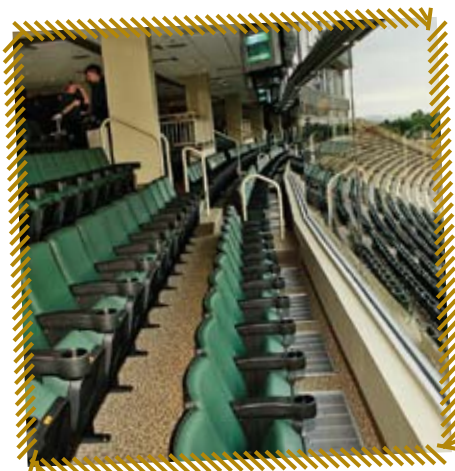

Colorado State University's finest Premium Seating options make game day truly special.

FOOTBALL

The Bohemian Foundation partnered with Colorado State University Athletics to provide Rams fans with one of the finest athletic venues in all of college sports. Sonny Lubick Field at Hughes Stadium is a place where fans can meet to watch Mountain West Conference football action, share traditions, and renew school spirit. The stadium's premium seats – which consist of private suites and indoor club seats – are located on the west side of the facility and provide patrons a wide array of amenities designed to enhance the game-day experience. Whether you are entertaining family, friends, or a group of business clients, the premium seating at Sonny Lubick Field at Hughes Stadium offers the comfort and service to make lasting memories.

Ram's Horn Club Indoor Seating

The comfort and convenience of indoor seating along with food and beverage service makes the Ram's Horn Club seating option one of the most desirable in Hughes Stadium. With an expansive game-day buffet, two full bars, and a climate-controlled seating area and lounges, Ram's Horn Club seating is among the easiest and most convenient ways to enjoy fall game days.

Location

3rd Level at Sonny Lubick Field at Hughes Stadium

Amenities

- Padded chair-back indoor seating with beverage holders
- Climate-controlled environment
- Private lounge areas and bars exclusive to premium seat patrons
- Full catered buffet exclusive to Ram's Horn Club ticket holders
- Televisions throughout the Ram's Horn Club
- Concierge service
- Premium parking
- Complimentary media guide and game programs
- Live game audio feeds