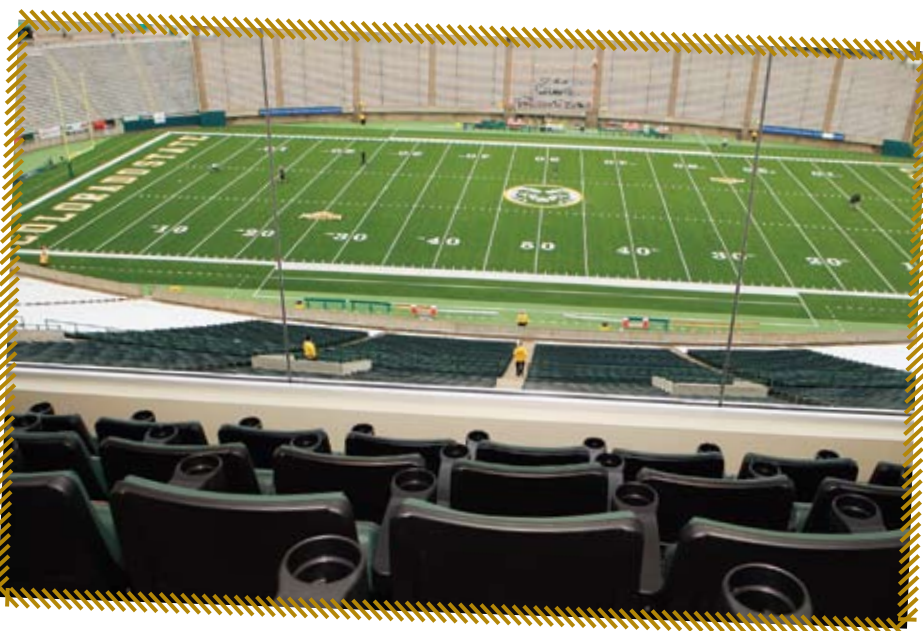

Colorado State University's finest Premium Seating options make game day truly special.

FOOTBALL

The Bohemian Foundation partnered with Colorado State University Athletics to provide Rams fans with one of the finest athletic venues in all of college sports. Sonny Lubick Field at Hughes Stadium is a place where fans can meet to watch Mountain West Conference football action, share traditions, and renew school spirit. The stadium's premium seats – which consist of private suites and indoor club seats – are located on the west side of the facility and provide patrons a wide array of amenities designed to enhance the game-day experience. Whether you are entertaining family, friends, or a group of business clients, the premium seating at Sonny Lubick Field at Hughes Stadium offers the comfort and service to make lasting memories.

Ram's Horn Club Indoor Seating

The comfort and convenience of indoor seating along with food and beverage service makes the Ram's Horn Club seating option one of the most desirable in Hughes Stadium. With an expansive game-day buffet, two full bars, and a climate-controlled seating area and lounges, Ram's Horn Club seating is among the easiest and most convenient ways to enjoy fall game days.

Location

3rd Level at Sonny Lubick Field at Hughes Stadium

Amenities

- Padded chair-back indoor seating with beverage holders
- Climate-controlled environment
- Private lounge areas and bars exclusive to premium seat patrons
- Full catered buffet exclusive to Ram's Horn Club ticket holders
- Televisions throughout the Ram's Horn Club
- Concierge service
- Premium parking
- Complimentary media guide and game programs
- Live game audio feeds