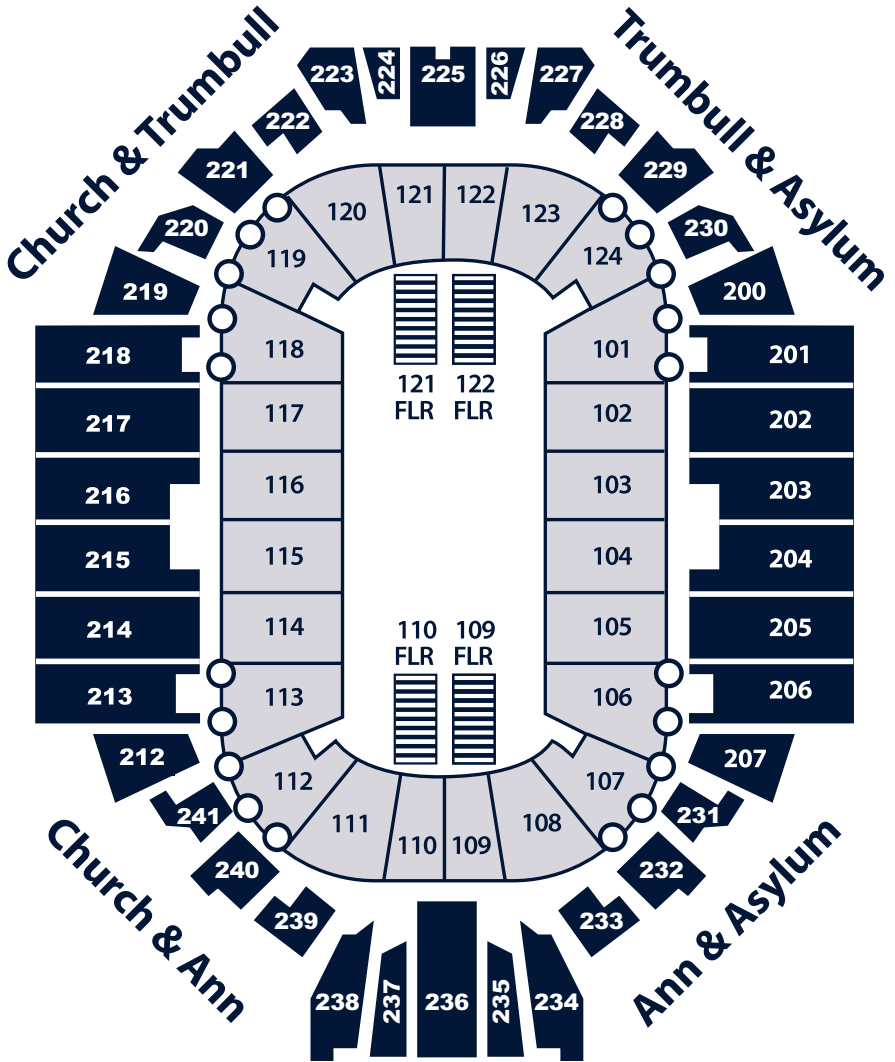

# The XL Center (Formerly The Hartford Civic Center)

-  Floor Level
-  Level 100
-  Level 200