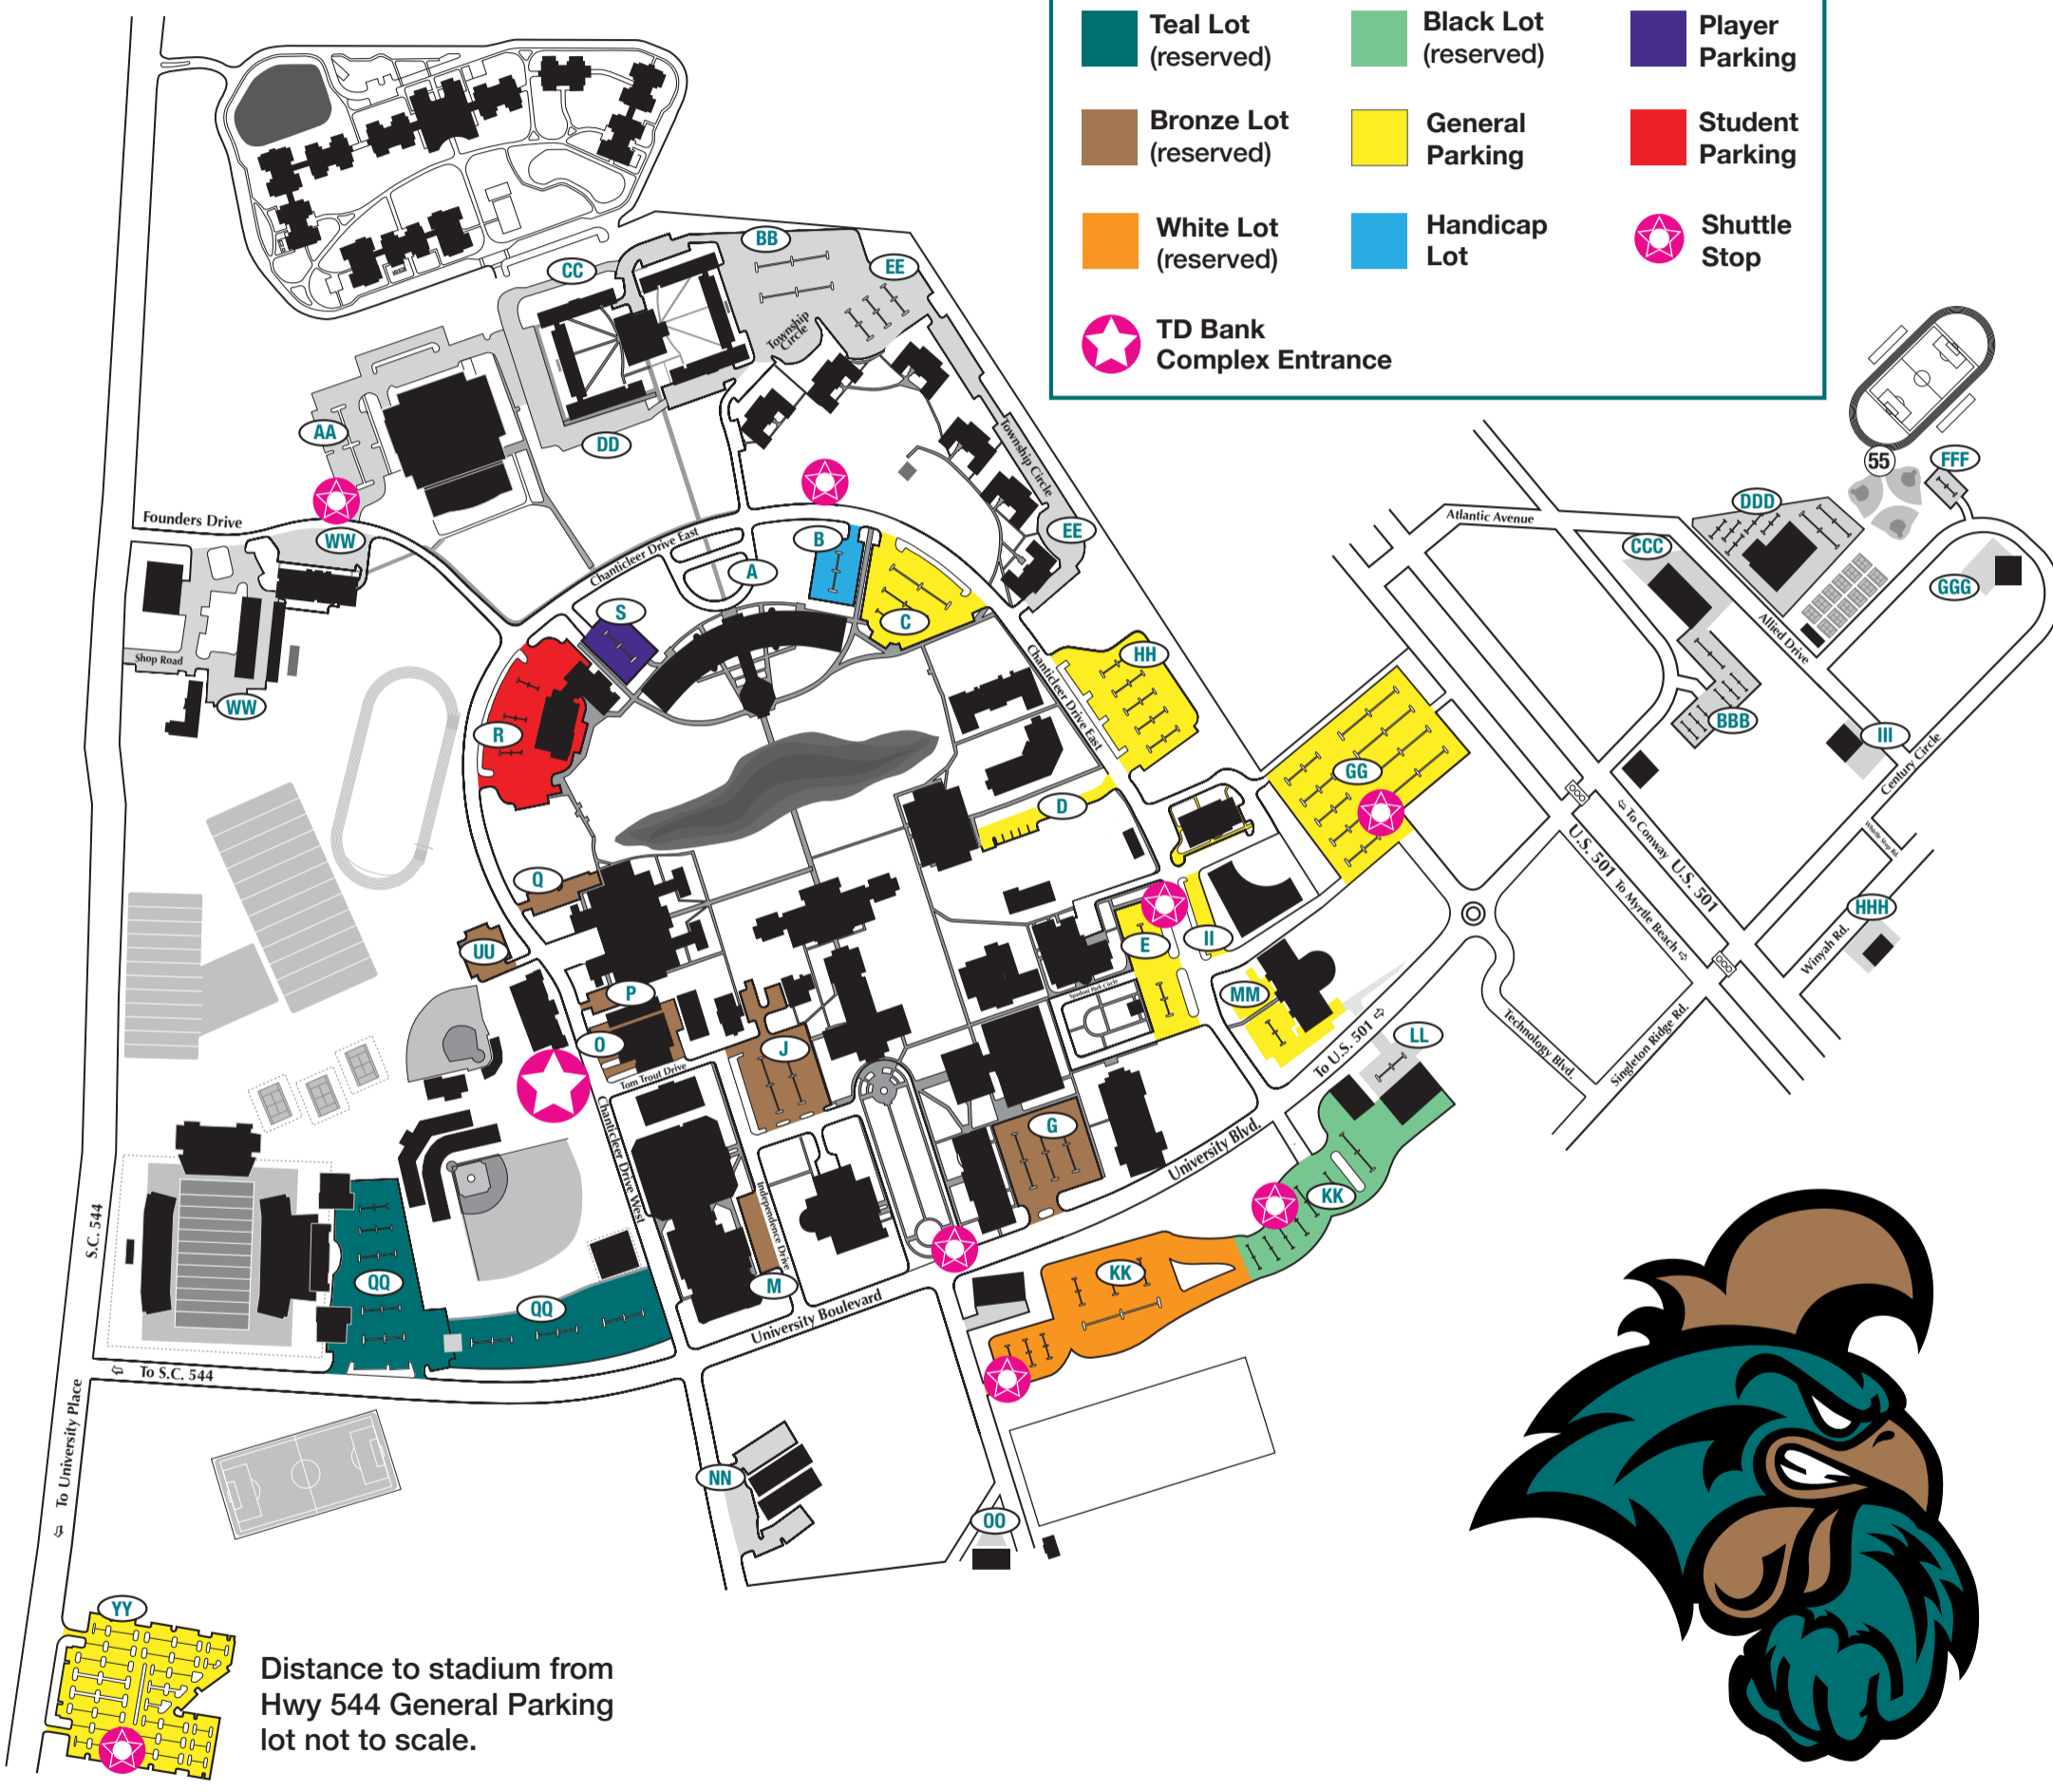

COASTAL CAROLINA UNIVERSITY

Game Day Parking

- Teal Lot (reserved)
- Black Lot (reserved)
- Player Parking
- Bronze Lot (reserved)
- General Parking
- Student Parking
- White Lot (reserved)
- Handicap Lot
- Shuttle Stop
- TD Bank Complex Entrance

FOOTBALL EVENT PARKING AREAS