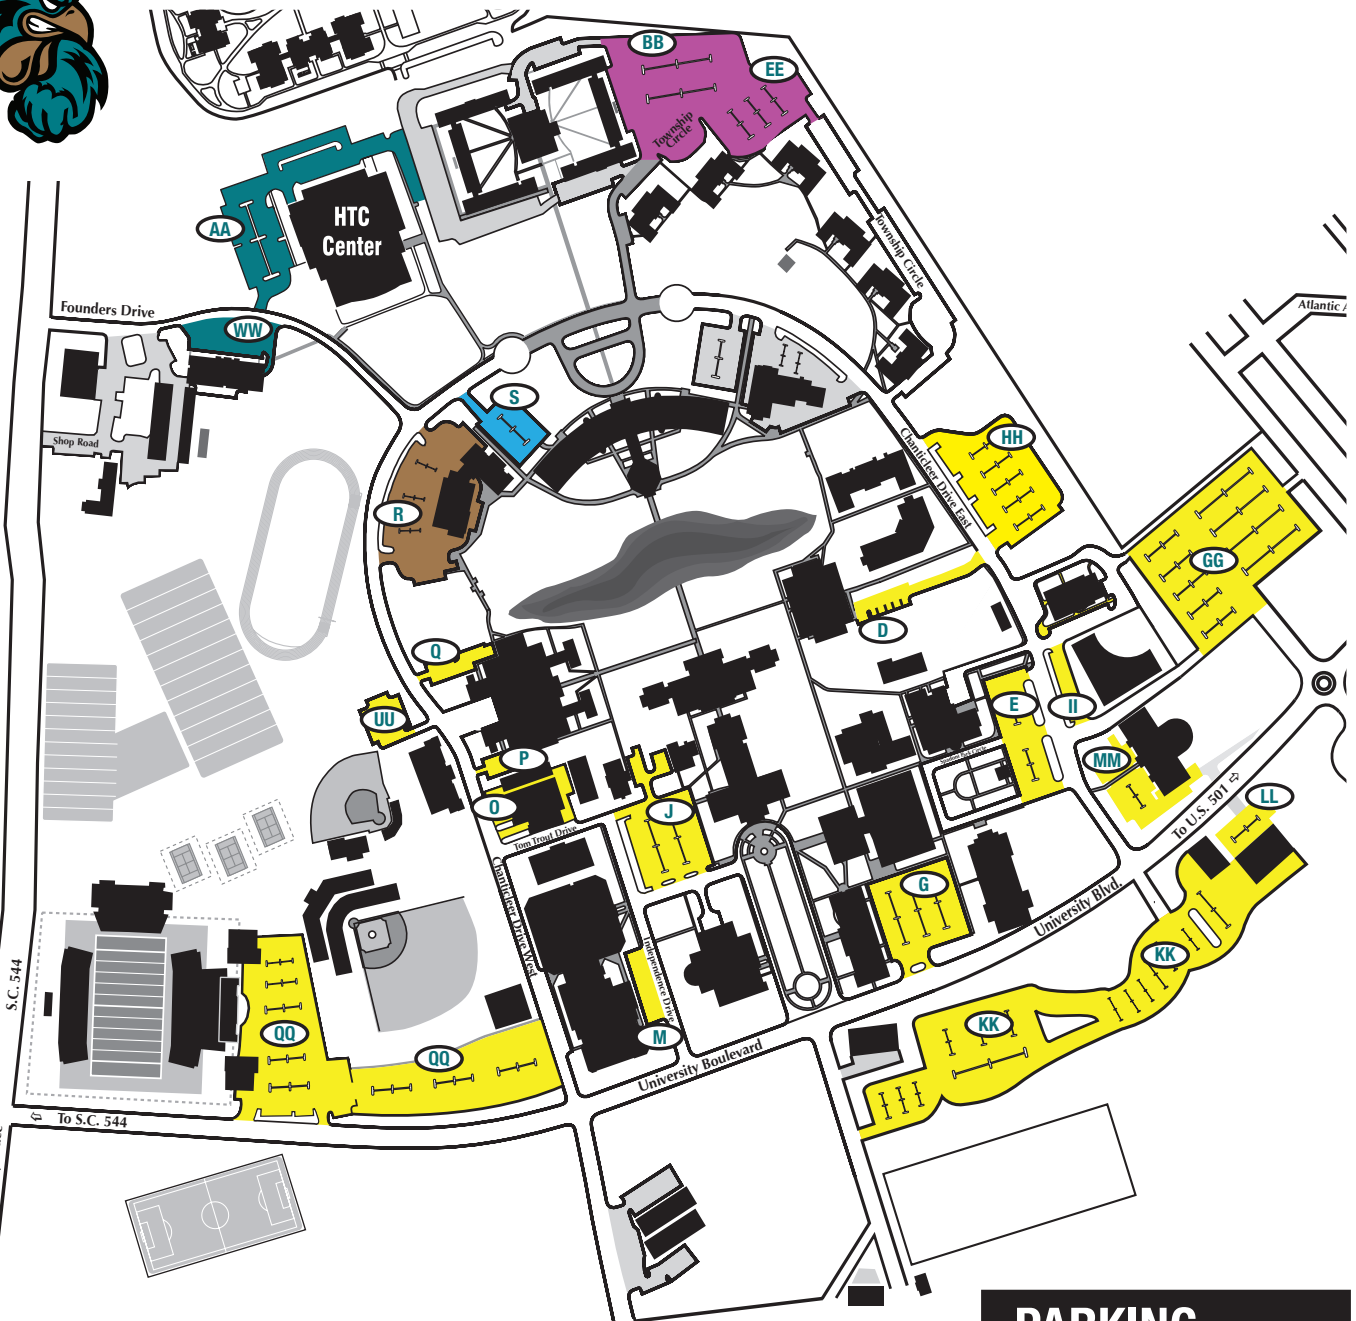

2016-17 GAME DAY PARKING

PARKING

- Premium Lot
- Prime Lot
- General Parking
- Student Lot
- Handicap-Accessible Lot

Distance to stadium from S.C. 544 General Parking lot not to scale.

Subscribe to the CHANTICLEER update!
 Sign up for a weekly email that will tell you all the latest information about your CHANTICLEERS at GoCCUsports.com/chanticleerupdate/