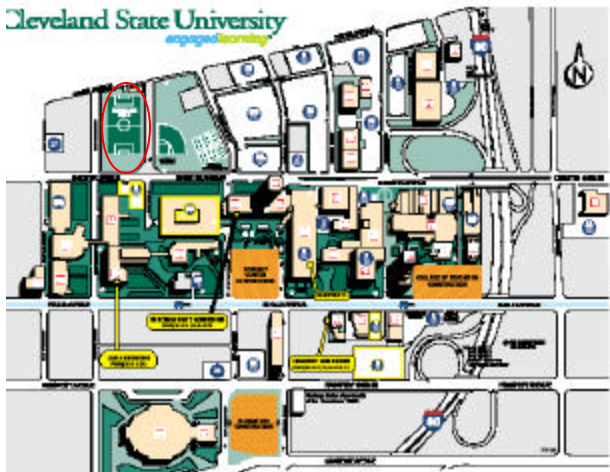

The Camp will be held in the indoor practice facility located at Krenzler Field on the CSU campus.

- From I-71 northbound, I-77 northbound and I-90 eastbound, exit at East 22nd/East 14th Street exit (#162B). Turn left on East 22nd Street and continue three blocks to Euclid Avenue (Viking Hall located on corner). Turn left on Euclid and drive to 18th Street. Turn right on 18th and continue two blocks to Krenzler Field (Located on right).
- From I-90/Shoreway westbound, exit at Chester Avenue (#173B), turn right on Chester and continue past the tennis courts and softball field to Krenzler Field at 18th Street.
- From I-90 eastbound, exit at East 22nd/East 14th Street exit (#162B). Turn left on East 22nd Street and continue three blocks to Euclid Avenue (Viking Hall on corner). Turn left on Euclid and drive to 18th Street. Turn right on 18th and continue two blocks to Krenzler Field (Located on right).
- From the Shoreway eastbound, exit at Chester Avenue (#173B), turn right on Chester and continue past the tennis courts and softball field to Krenzler Field at 18th Street
- Parking is located at 18th and Chester Avenue and Payne St.

Kevin Kocks, Head Coach

Kevin Kocks was named head baseball coach at CSU in July of 2006. Coach Kocks joined the Vikings after spending the last seven seasons as head coach at Spalding University (KY), where he led the program to the NAIA World Series in 2002, 2003 and 2005. Prior to joining the Spalding program, Kocks coached at New Mexico State, the University of Louisville, and Bellarmine University. He has extensive experience working with players of all levels in all skill areas and has sent over 20 players to the professional ranks.

Rob Henry, Assistant Coach

Rob Henry joined the Viking staff in August 2006 after spending the past five seasons as an assistant coach at Spalding University (KY) from 2002-2006. Henry coached at Kentucky Wesleyan College from 1997-2001 before joining Coach Kocks at Spalding University. Coach Henry works primarily with the infielders and hitters as well as serving as recruiting coordinator for the Viking baseball program.

Cliff Cook, Assistant Coach

Cliff Cook joined the Viking staff in August 2007 after spending the past eight seasons as an assistant coach at Baldwin-Wallace. Prior to his stint at Baldwin-Wallace, Coach Cook was the head baseball coach at Bay Village High School for 26 years. Coach Cook works mainly with the catchers and hitters for the Viking baseball program.

Craig Moro, Assistant Coach

Craig Moro joins the Viking staff for the 2009 season after serving as the head coach at Notre Dame College for the past four seasons. Before taking the helm of the Falcons, Moro spent five seasons as an assistant at Oberlin College. Moro began his coaching career in 1998 at Bay Village, before being hired as the head coach at Lake Ridge Academy from 1999 to 2000. Coach Moro works primarily with

Fill out, detach, and mail with check for total amount of $100.00 to: