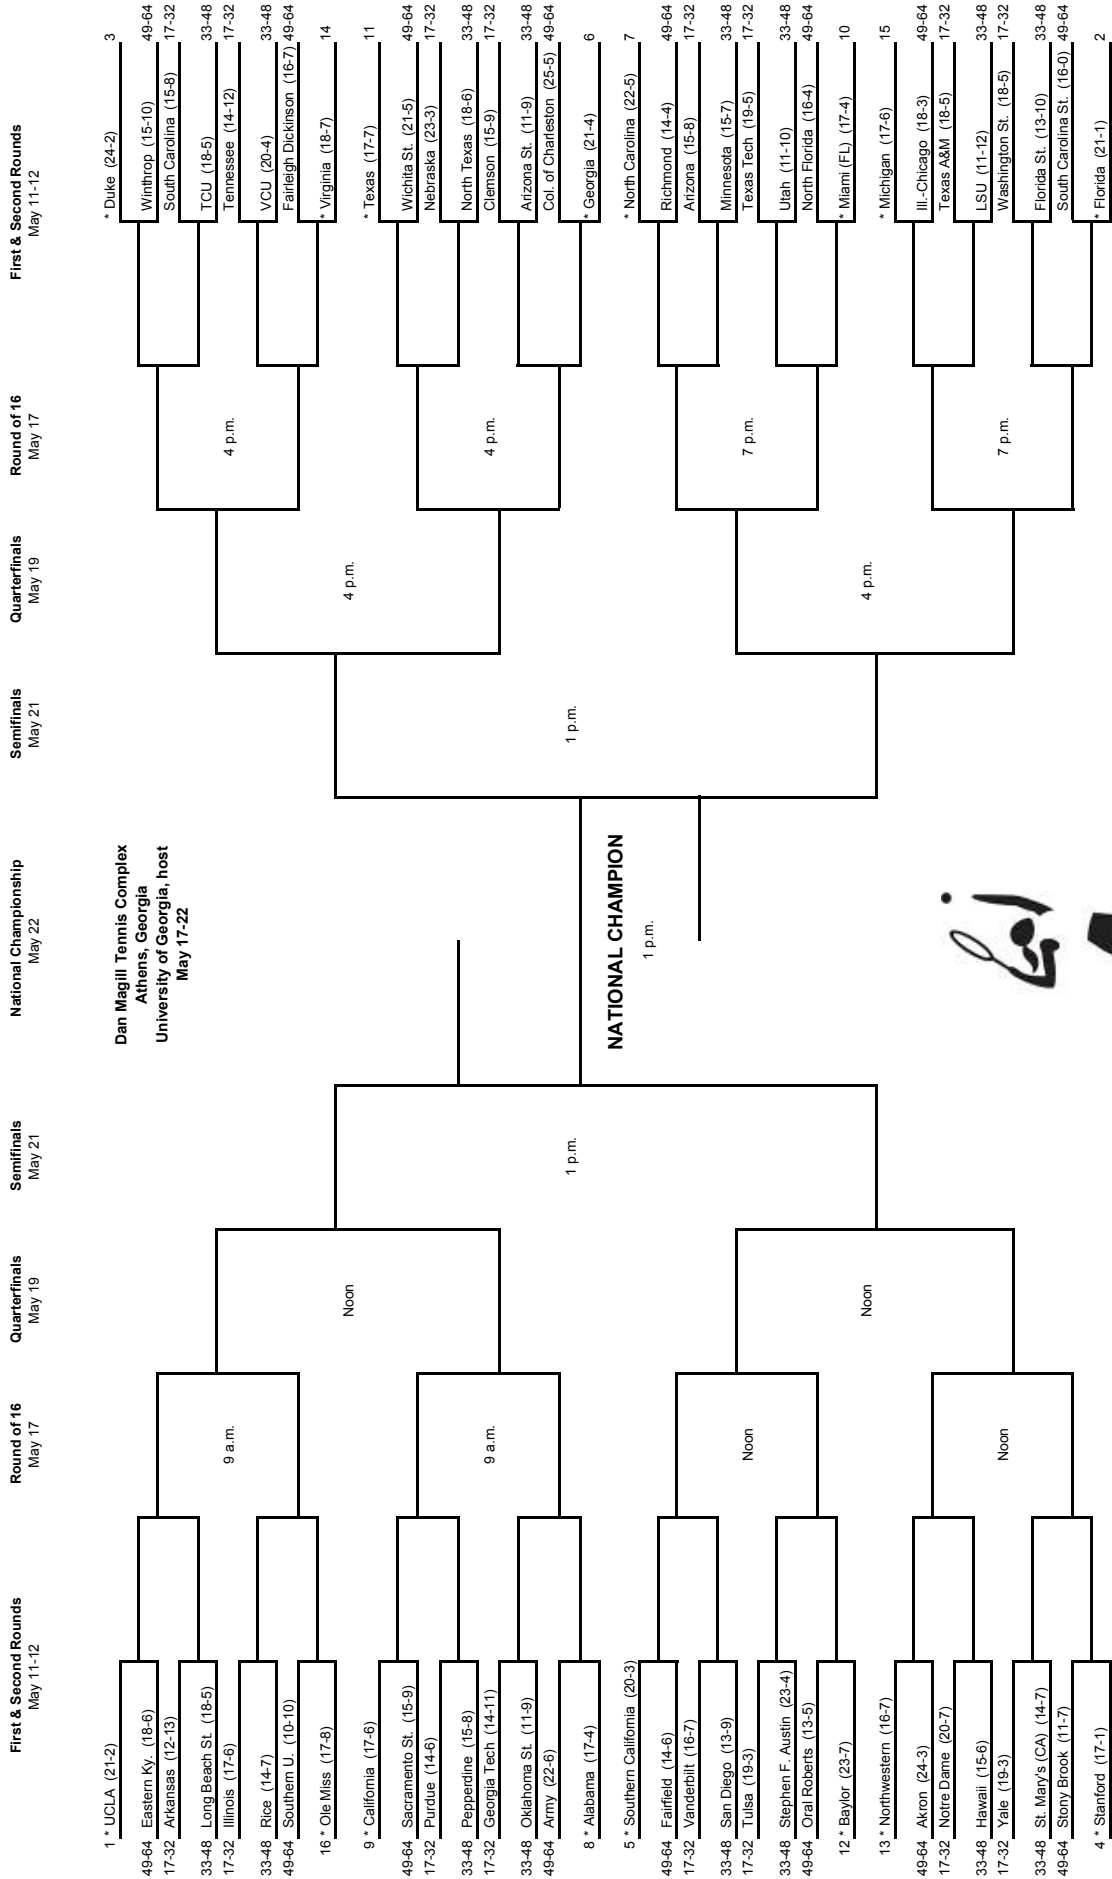

2012 NCAA Division I Women's TENNIS CHAMPIONSHIPS

Event: Team Championship

*Host Institution
All Times Eastern