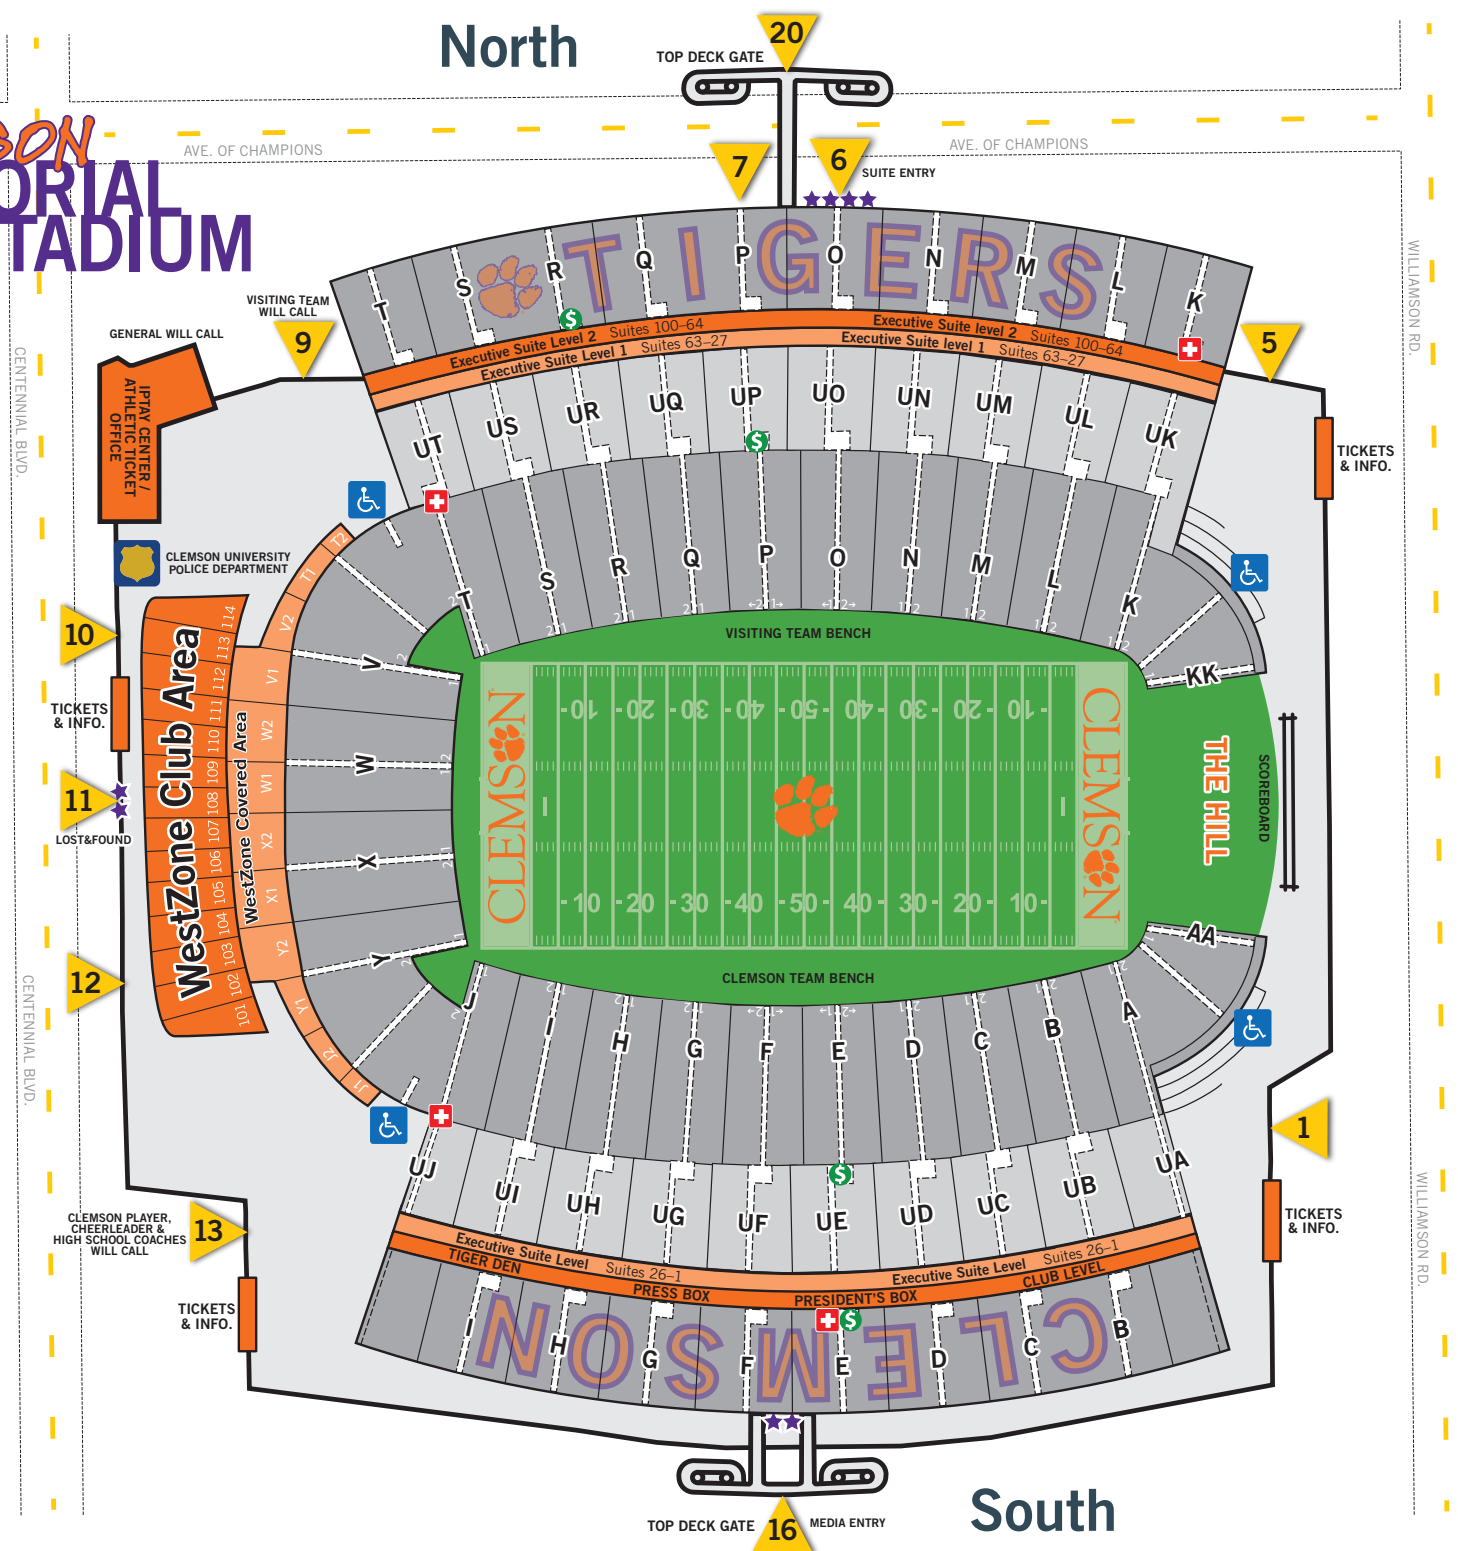

CLEMSON MEMORIAL STADIUM

North

West

East

South

- Gates
- First Aid Room
- Handicapped Seating
- ATM Locations
- Suite Access Elevators