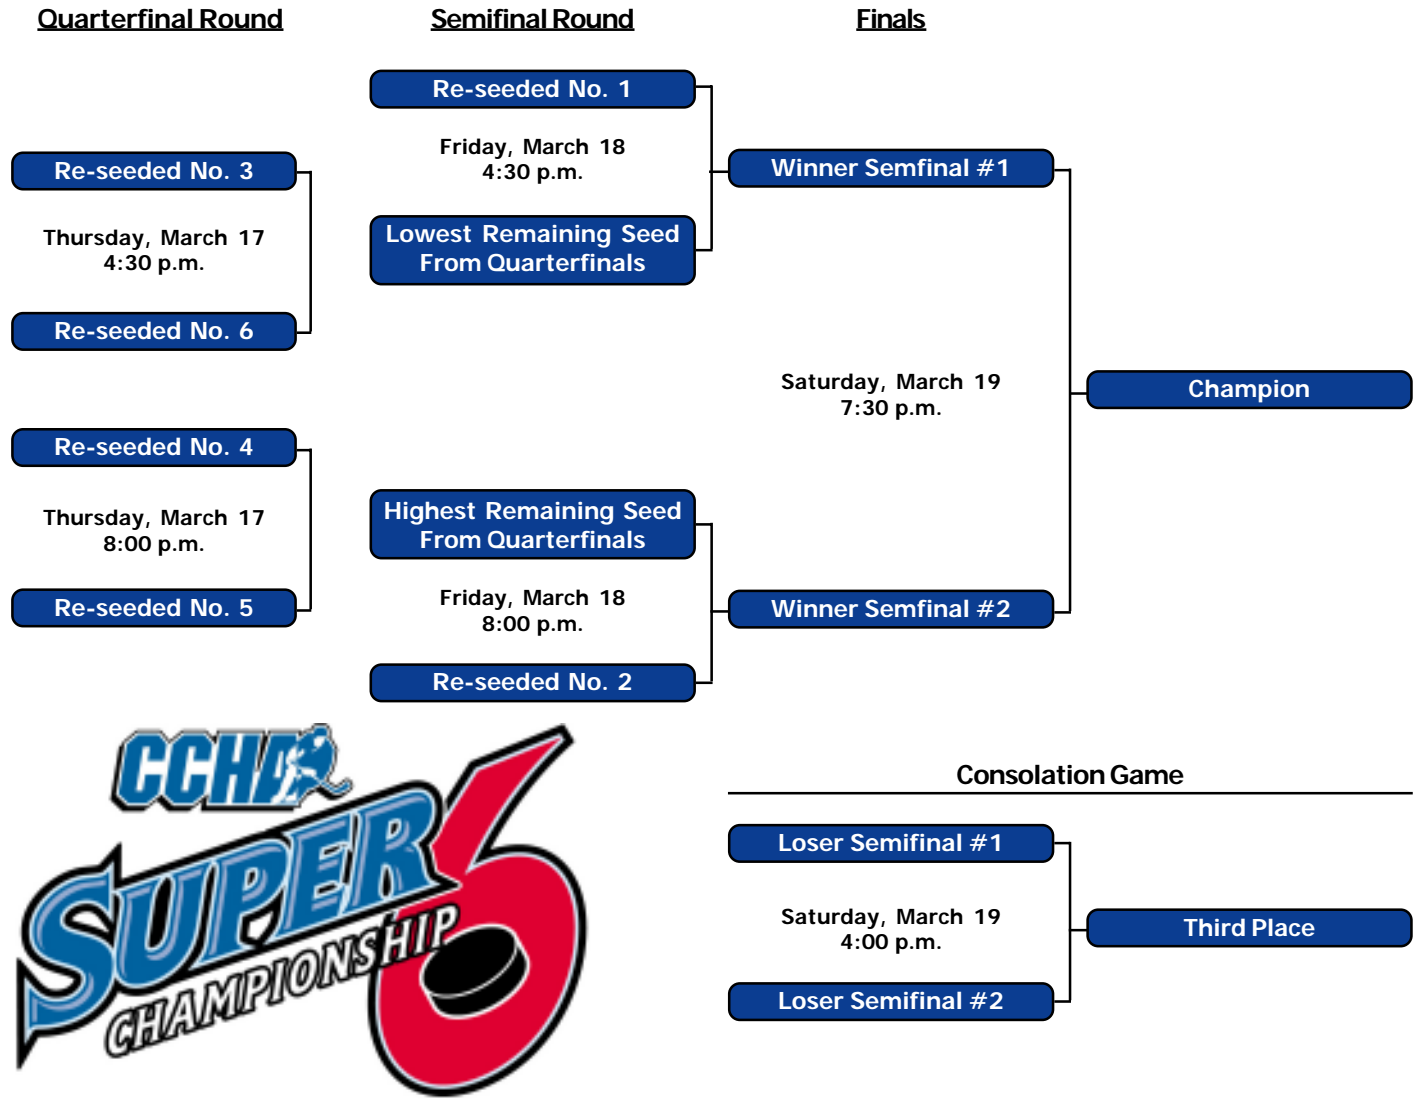

2005 CCHA Tournament Bracket

CCHA Tournament Format/Tie-breakers

The CCHA Tournament begins with all 12 teams seeded based on the final regular-season standings. The top-six seeds will host a first-round, best-of-three series. The winners of the six first-round series will then advance to Joe Louis Arena for the CCHA Super Six Championship where they will be re-seeded based upon their regular-season finish. The top two remaining seeds will receive quarterfinal-round byes while the No. 3 seed will face the No. 6 seed and the No. 4 seed will take on the No. 5 seed. The lowest seed to advance from the quarterfinals will take on the No. 1 seed in the semifinals, while the No. 2 seed will play the other remaining team. The winners will then advance on to the CCHA Championship Game while the semifinal losers will play a third-place game prior to the championship contest. The winner of the CCHA Tournament will receive the league's automatic bid to the NCAA Tournament and the Ron Mason Cup.

First-Round Match-ups — Friday-Sunday, March 11-13

Ticket Prices

Ticket prices for the CCHA Super 6 Championships range from $25, $20, $18, $13, $9. Tickets are available at Joe Louis Arena Box Office, all ticketmaster locations, including Hockeytown Authentics in Troy, charge by phone at (248) 645-6666 or log on to www.collegehockeyatthejoe.com. Group tickets are available by calling (313) 396-7911. For more information, please call (313) 396-7575.