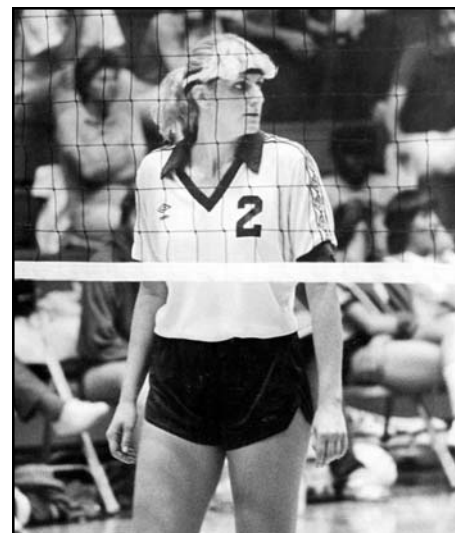

Coach: Chris Stanley
Record: 20-21/7-5

9/8	Oregon State	W	3-2
9/10	at Texas	L	3-0
9/11	at Texas A&M	W	3-2
9/12	at Lamar	W	3-1
9/17-19	at San Diego State Invitational, San Diego, CA		
	vs. USC	L	2-0
	vs. Oregon	W	3-1
	vs. Long Beach State	L	2-0
	vs. New Mexico	L	2-1
	vs. Utah State	L	2-0
9/21	Northwestern	L	3-1
9/23-24	Cal Classic		
	Pepperdine	L	3-2
	Oregon	W	3-2
10/2-3	Cal Invitational		
	San Diego	W	3-0
	Cal Poly SLO	L	3-2
	Texas A&M	L	2-1
	Oregon	W	2-0
	San Francisco	W	2-0
10/8	San Jose State*	W	3-0
10/9	Fresno State*	W	3-2
10/14	Stanford*	L	3-1
10/16	at San Francisco*	W	3-1
10/20	at Pacific*	L	3-0
10/22-23	at Montana State International Cup, Bozeman, MT		
	vs. Montana	L	2-0
	at Montana State	L	2-1
	vs. Alberta	W	2-0
	vs. Montana	L	3-1
	vs. Alberta	W	3-0
	vs. Montana	W	3-1
	at Montana State	W	3-2
10/28	Santa Clara*	W	3-0
10/30	at Fresno State*	L	3-1
11/2	at San Jose State*	W	3-1
11/4	at Stanford*	L	3-0
11/12	San Francisco*	W	3-0
11/13	at Cal Poly SLO	L	3-0
11/17	at Santa Clara*	W	3-1
11/19	Pacific*	L	3-0
	at AIAW Championship, Tallahassee, FL		
	vs. Minnesota	L	3-2
	vs. Utah State	L	3-2
	vs. North Carolina	W	2-0
	vs. Pittsburgh	L	2-1

*NorCal Match

Sylvie Monnet was a three-time All-American for Cal from 1980-83.