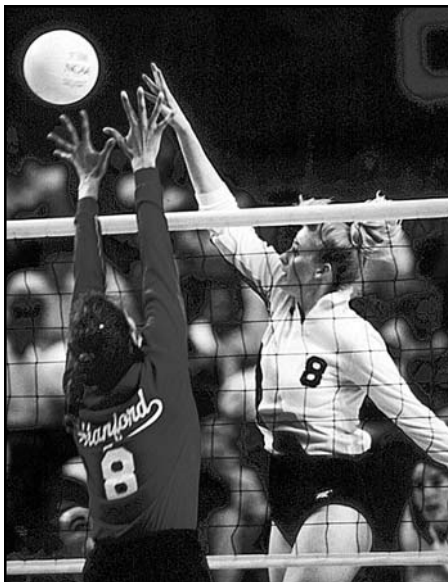

Carolyn Kempker (1986-89) is a member of the Cal All-Decade Team (1986-96).

Coach: Chris Stanley
Record: 28-12/12-2

9/9	at Long Beach State	W	3-1
9/10	at UC Irvine	L	3-2
9/11	at All Cals Invitational, Los Angeles, CA		
	at UCLA	L	2-0
9/15	Santa Clara*	W	3-2
9/17	Houston	W	3-0
9/18-19	Cal Classic		
	Montana	W	3-1
	Northwestern	W	3-1
9/22	Washington*	W	3-1
9/23-25	at BYU Preview Invitational, Provo, UT		
	vs. Southern Illinois	W	2-0
	vs. Texas-Arlington	W	2-1
	vs. Northern Colorado	W	2-0
	vs. Idaho State	W	2-0
	vs. Utah	W	2-0
	vs. Montana	W	3-2
	at BYU	L	3-2
9/28	Washington State*	W	3-0
10/1-2	Cal Dolphin Invitational		
	San Diego	W	3-0
	Stanford	W	3-1
	Cal Poly SLO	L	3-1
10/7	at Santa Clara*	W	3-2
10/9	San Francisco*	W	3-0
10/12	at San Jose State*	L	3-2
10/13	at Stanford	L	3-1
10/22	at Oregon*	W	3-0
10/23	at Oregon State*	W	3-0
10/26	Pacific*	W	3-1
10/29	Fresno State*	W	3-1
11/2	at San Francisco*	W	3-2
11/5-6	at UCLA NIVT, Los Angeles, CA		
	vs. Hawaii	L	2-0
	vs. Arizona	L	2-0
	vs. CS Fullerton	W	2-1
	vs. Texas	L	2-0
	vs. Tennessee	L	2-0
11/11	at Pacific*	L	3-0
11/12	at Fresno State*	W	3-0
11/16	San Jose State*	W	3-1
11/19-20	NorPac Championship, Berkeley, CA		
	San Jose State	W	3-2
	Pacific	W	3-1
12/5	NCAA First Round match, Berkeley, CA		
	Pepperdine	W	3-0
12/9-10	at NCAA West Regional, Los Angeles, CA		
	vs. San Diego State	L	3-1
	*NorPac Match		

Coach: Chris Stanley
Record: 22-20/7-2

9/8	Portland State	W	3-1
9/10	at USC	L	3-1
9/12	at All Cals Invitational, Riverside, CA		
	at UC Riverside	L	2-0
	vs. UCLA	L	2-0
	vs. UC San Diego	W	2-0
	vs. UC Santa Barbara	L	2-0
	vs. UC Irvine	W	2-1
9/14	Cal Poly SLO	L	3-0
9/15	Northwestern	L	3-1
9/21	UC Santa Barbara	L	3-0
9/22	at Nebraska	L	3-1
9/23-24	at Nebraska Invitational, Lincoln, NE (2nd)		
	vs. SW Missouri State	W	3-1
	vs. Texas A&M	W	3-0
	vs. Louisville	W	3-0
	at Nebraska	L	3-0
9/27	at Fresno State*	W	3-2
9/30-10/1	Cal Dolphin Invitational (2nd)		
	Nevada	W	3-0
	Wyoming	W	3-1
	San Jose State	L	3-1
	Pacific*	L	3-0
10/4	at UC Santa Barbara	W	3-0
10/7	at Cal Poly SLO	W	3-2
10/8	at Stanford	L	3-0
10/11	at Washington State*	W	3-0
10/14	at Washington*	W	3-0
10/15	at Washington*	W	3-0
10/18	San Francisco*	W	3-0
10/26	at San Jose State*	L	3-0
10/29	Stanford	L	3-2
10/30	at Pacific	L	3-0
11/1	at Santa Clara*	W	3-0
11/4-5	at UCLA NIVT, Los Angeles, CA (5th tie)		
	vs. LSU	W	2-0
	vs. New Mexico	W	2-1
	vs. Cal Poly SLO	W	2-1
	vs. San Diego State	L	2-0
	vs. Pacific	L	2-0
11/8	Hawaii	L	3-0
11/11	Oregon*	W	3-0
11/12	Oregon State*	W	3-1
	atNorPacChampionship, Stockton, CA(3rd)		
	vs. Oregon State	L	3-1
	vs. Oregon	W	3-1
	NCAA First Round match, Corvallis, OR		
	at Oregon State	W	3-2
	NCAA Second Round match, Stockton, CA		
	at Pacific	L	3-0
	* NorPac match		

Coach: Marlene Piper
Record: 13-23/5-7