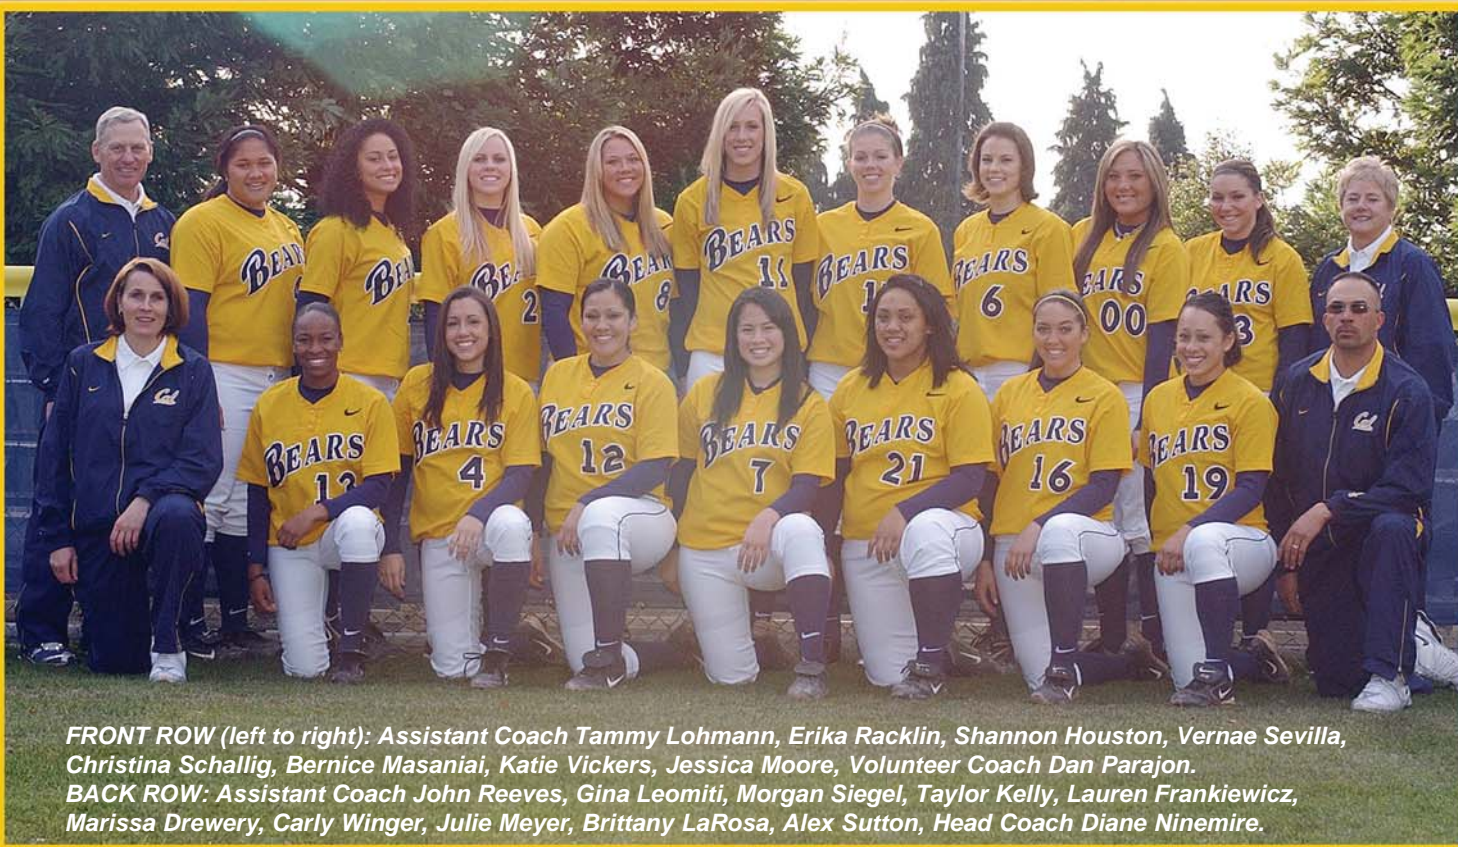

#45 Gina Leomiti
R/R San Diego, Calif. SO
5-6 Mira Mesa HS

Diane Ninemire
Head Coach

John Reeves
Assistant Coach

Tammy Lohmann
Assistant Coach

Dan Parajon
Volunteer Coach

FRONT ROW (left to right): Assistant Coach Tammy Lohmann, Erika Racklin, Shannon Houston, Vernae Sevilla, Christina Schallig, Bernice Masaniai, Katie Vickers, Jessica Moore, Volunteer Coach Dan Parajon.
BACK ROW: Assistant Coach John Reeves, Gina Leomiti, Morgan Siegel, Taylor Kelly, Lauren Frankiewicz, Marissa Drewery, Carly Winger, Julie Meyer, Brittany LaRosa, Alex Sutton, Head Coach Diane Ninemire.