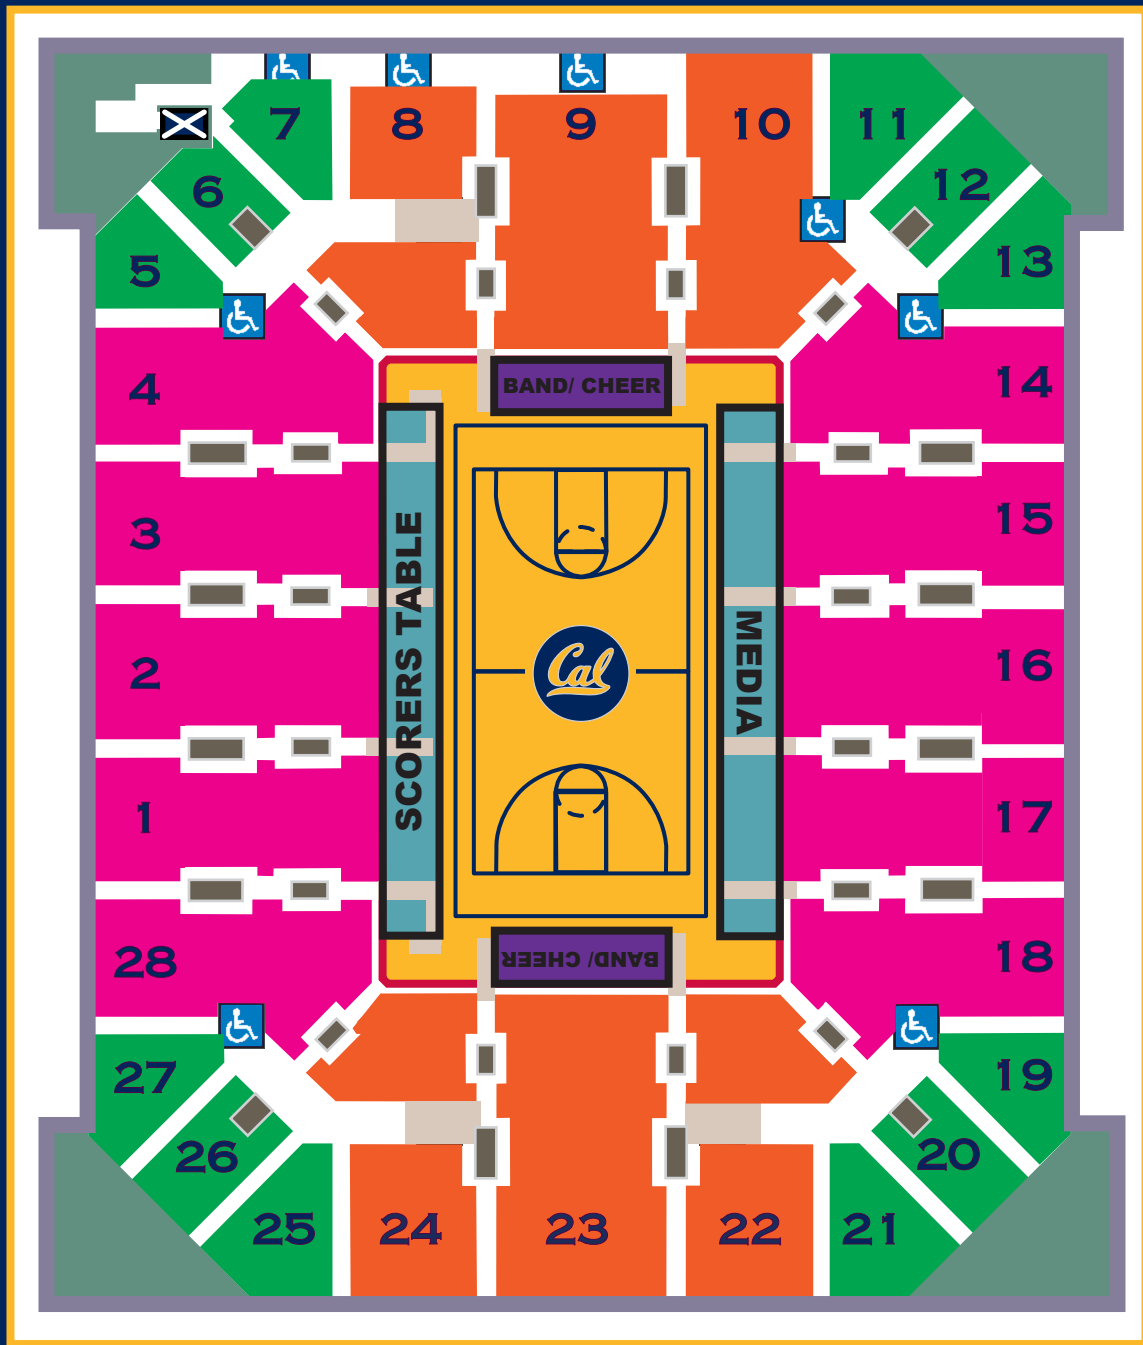

# 2009 NCAA Women's Basketball Regional

Haas Pavilion  
Berkeley, California

## Tickets

- P1** Prime Seat/ Sideline - \$50
- P2** Endzone Seats Adult - \$35  
Endzone Seats Youth/ Senior - \$20
- P3** Group Tickets - \$10