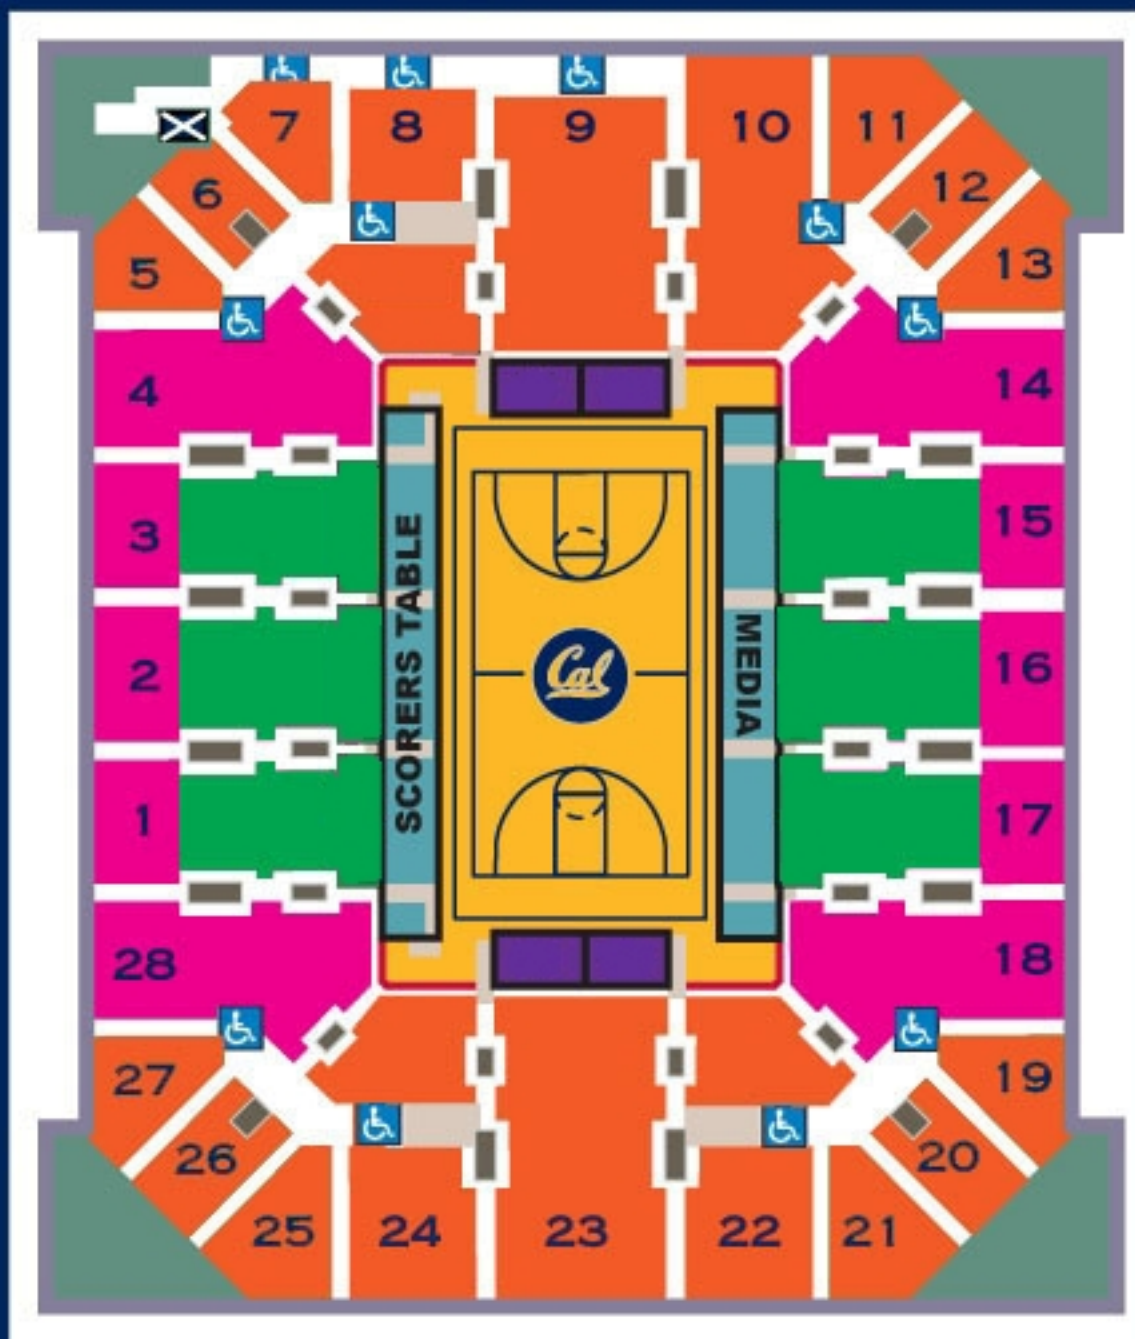

2010 NCAA Women's Basketball Preliminary Rounds

Haas Pavilion
Berkeley, California

Sideline Chairback \$35

Endzone
Adult Bench Seat \$20
Youth Bench Seat \$10

Sideline Bench Seat \$25

Team Bands