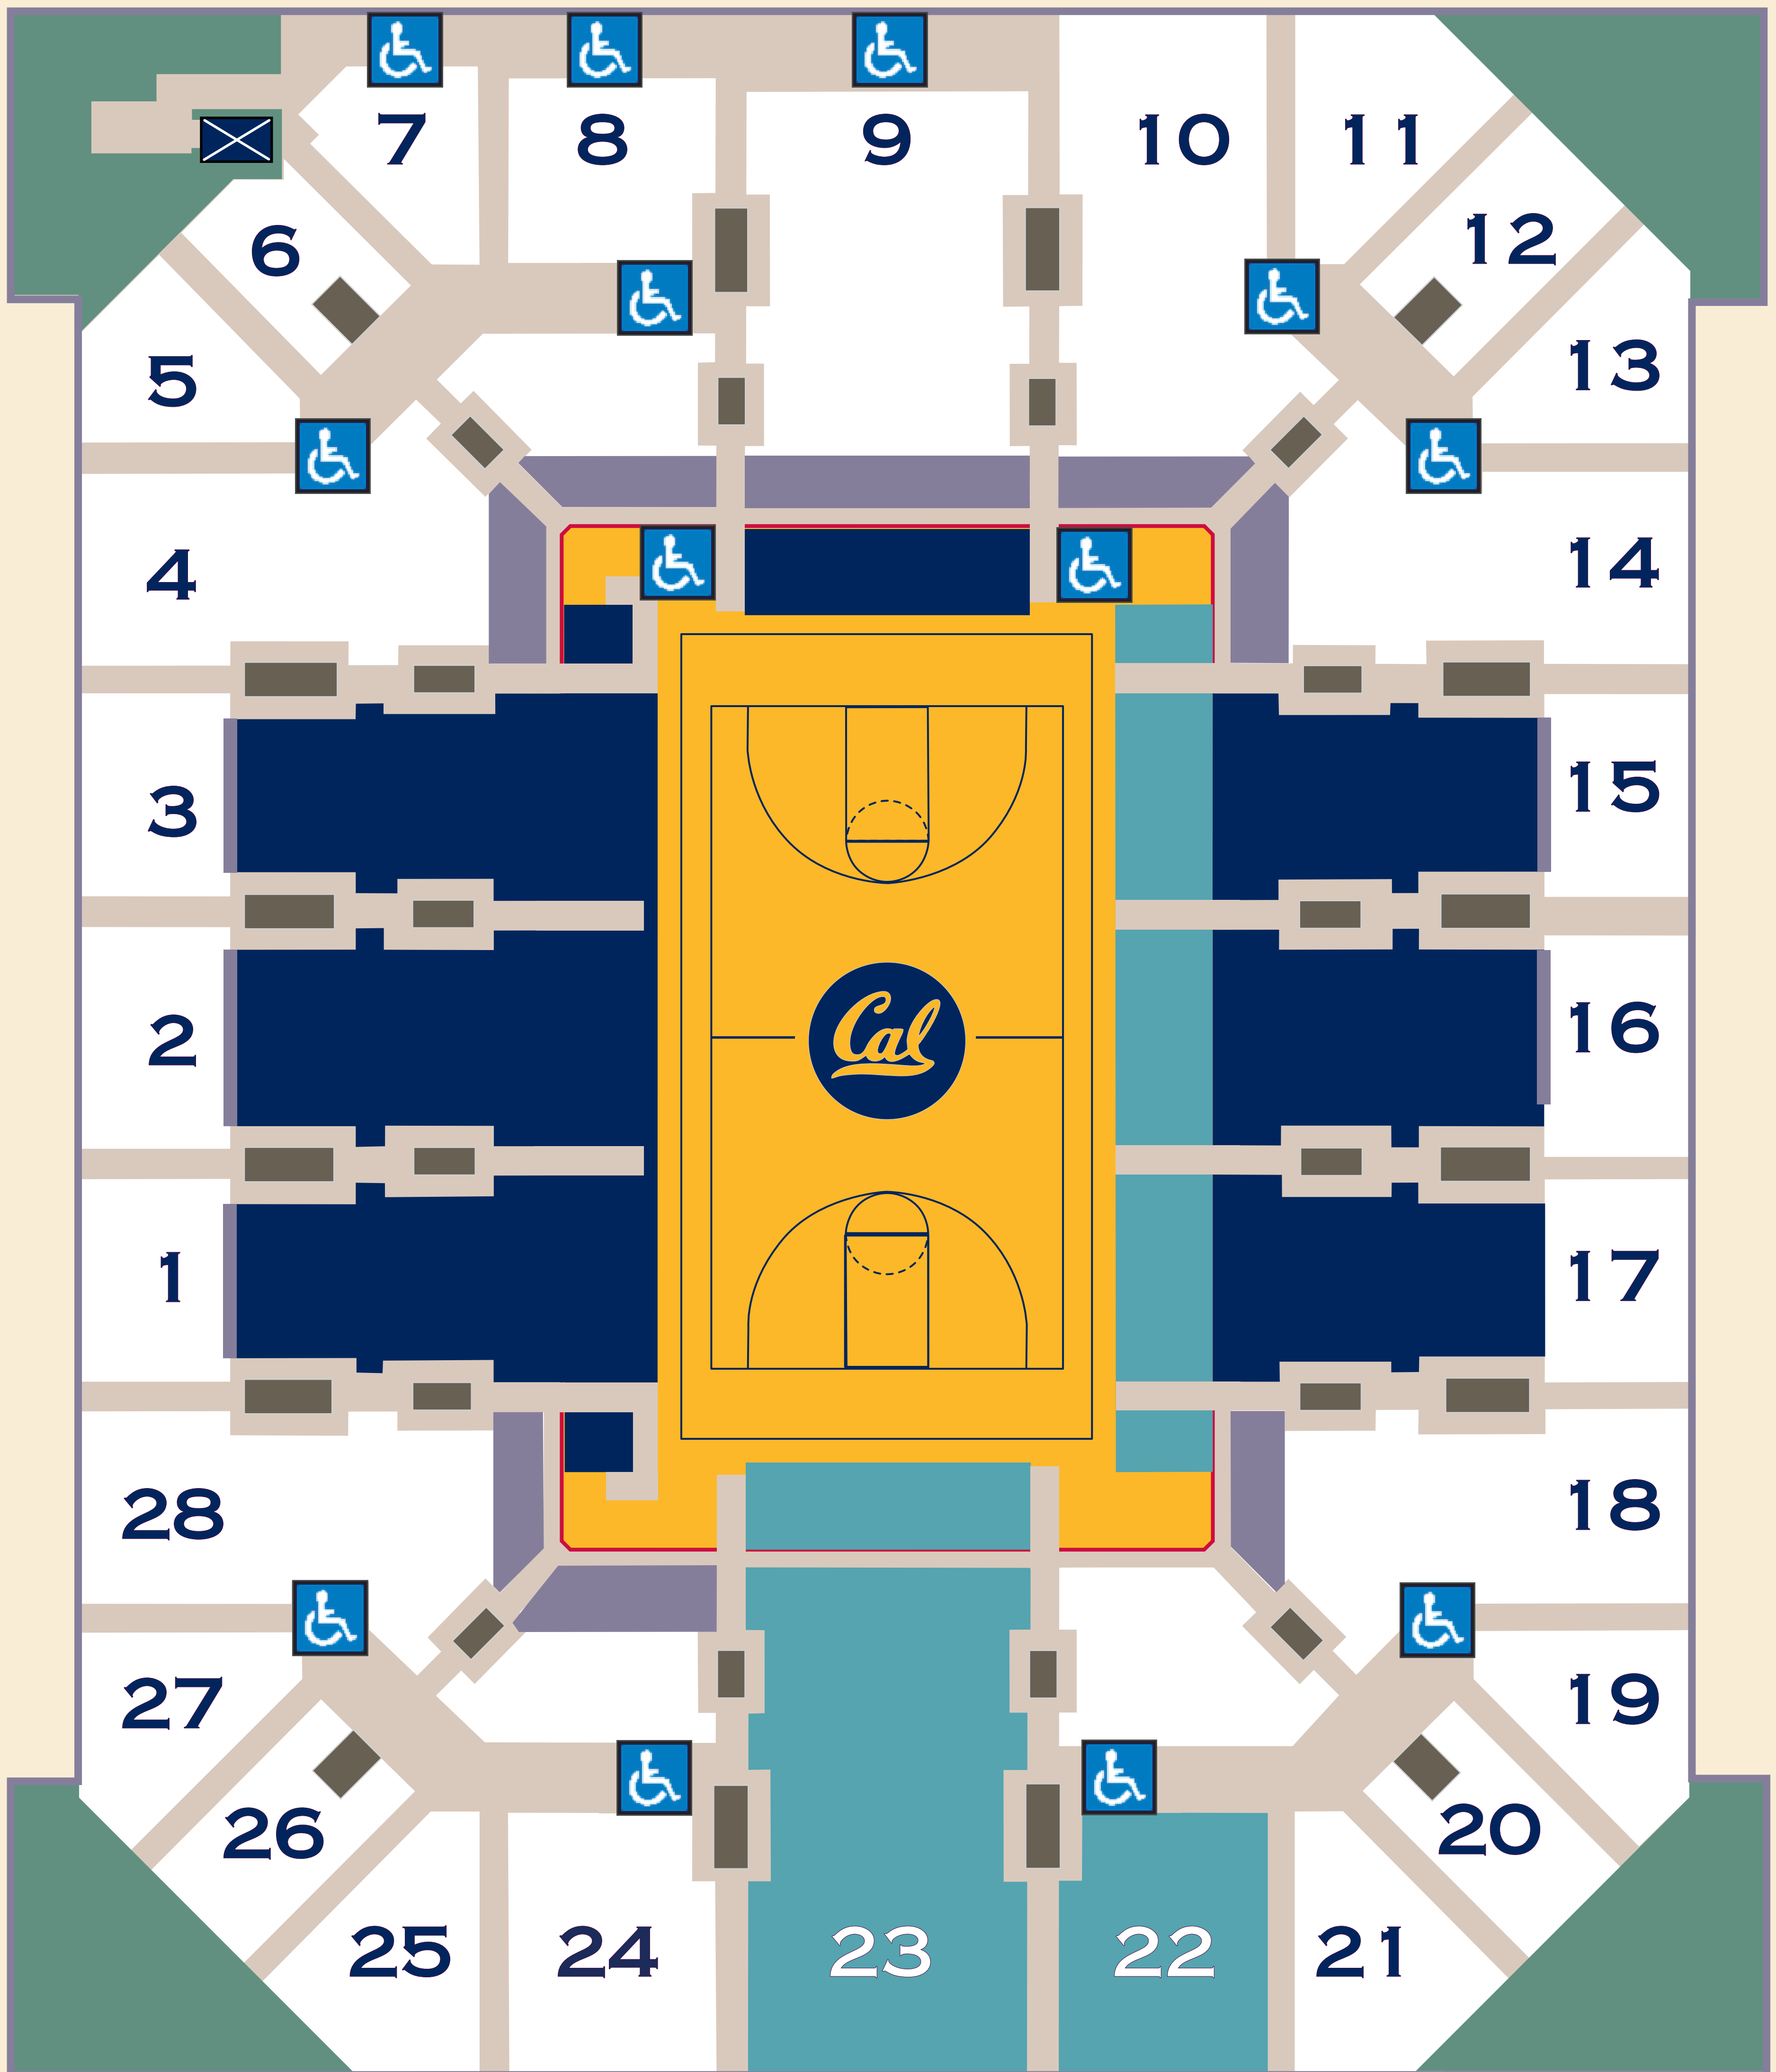

# HAAS PAVILION

## SECTION DIRECTORY

1ST LEVEL ROWS AA-JJ  
2ND LEVEL ROWS 1-15 • A-L  
3RD LEVEL ROWS 15-35 • L-P