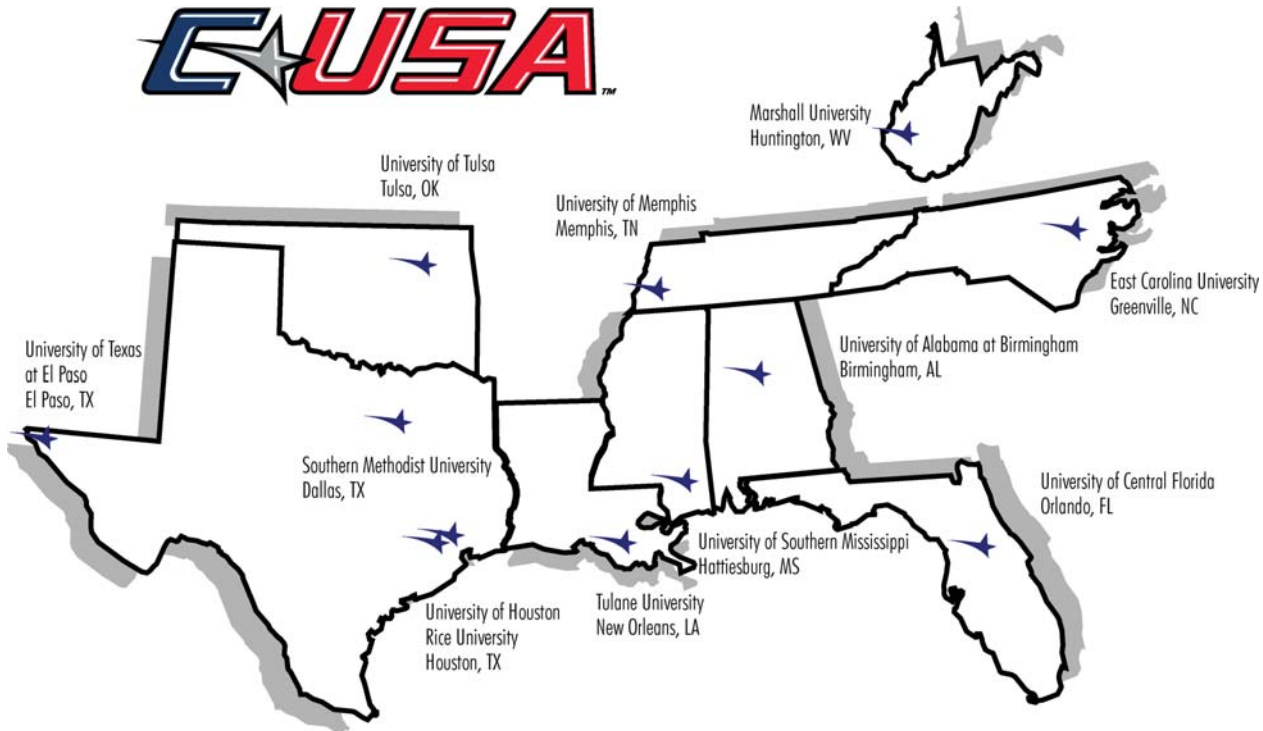

University of Tulsa
Tulsa, OK

University of Memphis
Memphis, TN

Marshall University
Huntington, WV

University of Texas at El Paso
El Paso, TX

Southern Methodist University
Dallas, TX

University of Alabama at Birmingham
Birmingham, AL

East Carolina University
Greenville, NC

University of Central Florida
Orlando, FL

University of Southern Mississippi
Hattiesburg, MS

Tulane University
New Orleans, LA

University of Houston
Rice University
Houston, TX

C-USA IN THE COMMUNITY

The conference's footprint is concentrated with 12 members in nine states and a combined area population of nearly 17 million. More than 1.1 million living alumni represent C-USA schools across the nation. With a renewed commitment to community involvement, the conference has begun development of several initiatives to maintain strong ties in C-USA cities, as well as with fans and alumni across the country. C-USA schools also place a priority on giving back to their communities through volunteer service with local and national organizations.

GOVERNANCE

Along with the ACC, Big East, Big Ten, Big 12, Pac-10 and SEC, Conference USA is one of the seven conferences having significant representation in the NCAA governance structure. The Presidents of the member institutions serve as the league's Board of Directors.

A PROUD HISTORY; A PROMISING FUTURE

Conference USA was formed in 1995 and quickly emerged as one of the nation's top conferences. The conference unveiled its name, logo and commissioner April 24, 1995 in Chicago. The league's charter members included Charlotte, Cincinnati, DePaul, Houston, Louisville, Marquette, Memphis, Saint Louis, Southern Miss, Tulane, UAB and USF. Eleven of the institutions began athletic participation in 1995, while Houston joined competition in the fall of 1996.

The league's headquarters were established in Chicago and after nine years, relocated to the current office in Irving, Texas. Britton Banowsky was named Commissioner in October 2002, succeeding Mike Slive, the league's first commissioner.

C-USA added East Carolina (September, 1996) and the United States Military Academy (March, 1997) as football members. ECU began league competition in 1997; Army in 1998 and UAB began football play in 1999. The league added TCU and ECU (1999) for all sports and they began competition in 2001. USF started C-USA football in 2003.

After celebrating its 10th Anniversary during the 2004-05 season, C-USA began a new chapter in 2005-06 when its current membership came together to form the new look of the league.

Since its formation, C-USA has established a strong foundation, an identity and a history that reflects the league's national presence. Fifteen years of remarkable history has reinforced the league's position in collegiate athletics, setting the course for the next decade and beyond.

METRO AREA POPULATION