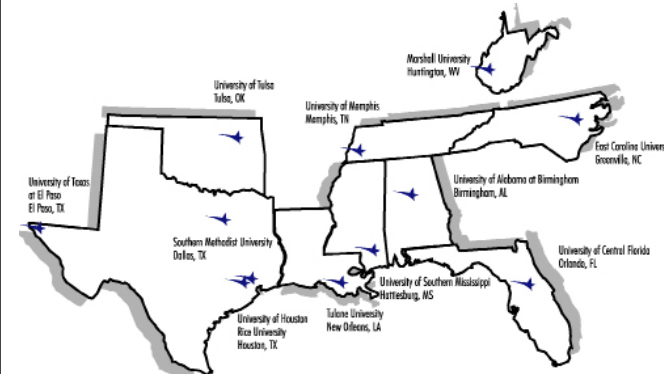

Location: Irving, Texas
Founded: 1995
No. of C-USA Schools: 12
C-USA Staff: 21
Commissioner: Britton Banowsky
Executive Associate Commissioner: Judy MacLeod

Conference USA