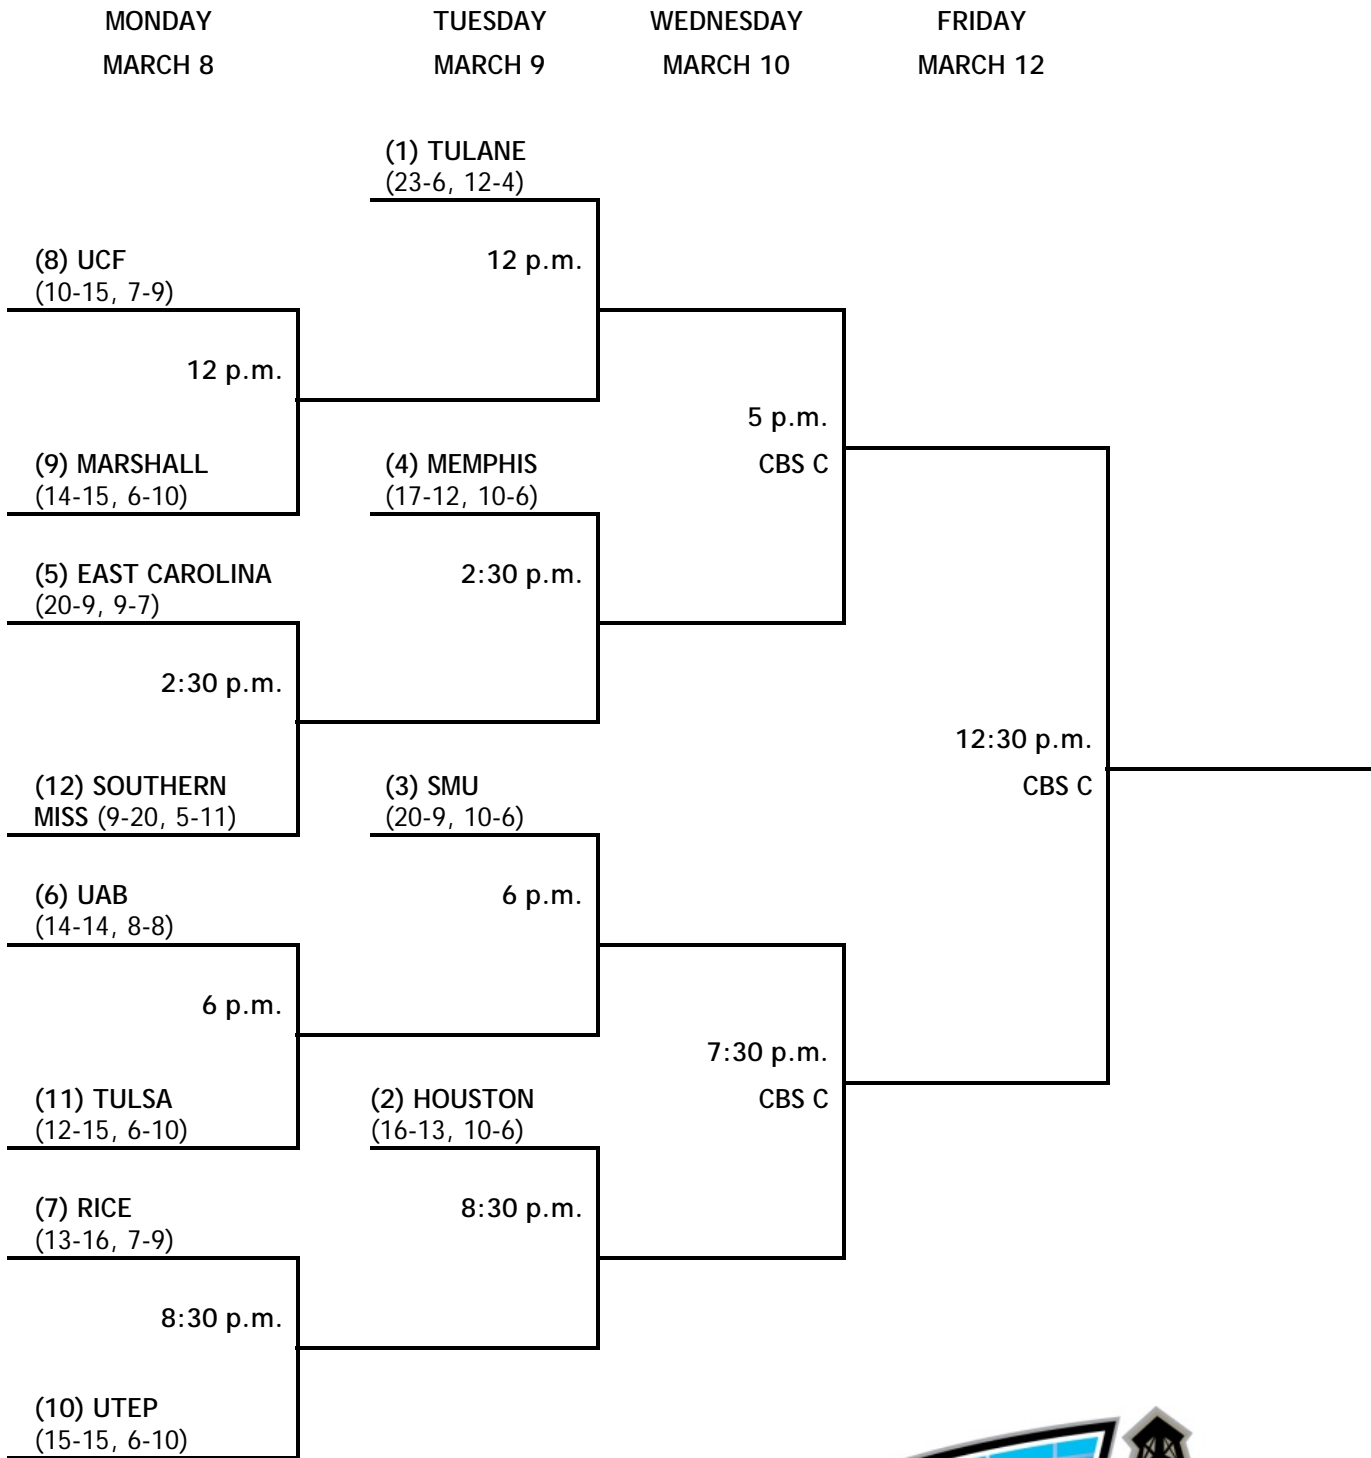

# 2010 Conference USA Women's Basketball Bracket

All Times Central

Women's → March 8-12 | Men's → March 10-13 | Tulsa, OK