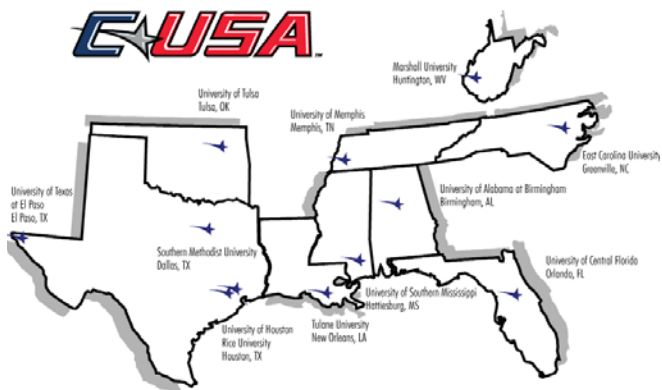

Location: Irving, Texas
Founded: 1995
No. of C-USA Schools: 12
C-USA Staff: 21
Commissioner: Britton Banowsky
Executive Associate Commissioner: Judy MacLeod
Asst. Commissioner of Public Affairs: Courtney Morrison Archer
Asst. Commissioner of Football and Baseball Operations: Russ Anderson
Associate Director of Media Relations: Debbie Davis
Media Relations Intern: Jeremiah Ingram