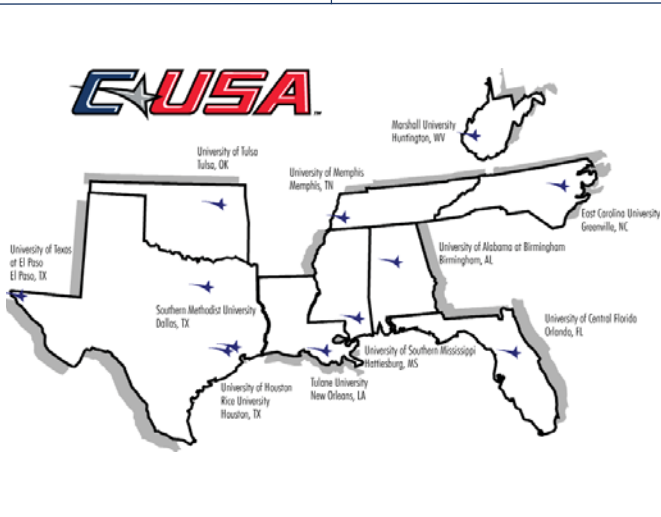

UAB

UCF

Location: Irving, Texas
Founded: 1995
No. of C-USA Schools: 12
C-USA Staff: 21
Commissioner:
Britton Banowsky
Executive Associate Commissioner:
Judy MacLeod
Asst. Commissioner of Public Affairs:
Courtney Morrison Archer
Asst. Commissioner of Football & Baseball Operations:
Russ Anderson
Associate Director of Media Relations:
Debbie Davis
Media Relations Intern:
Jeremiah Ingram