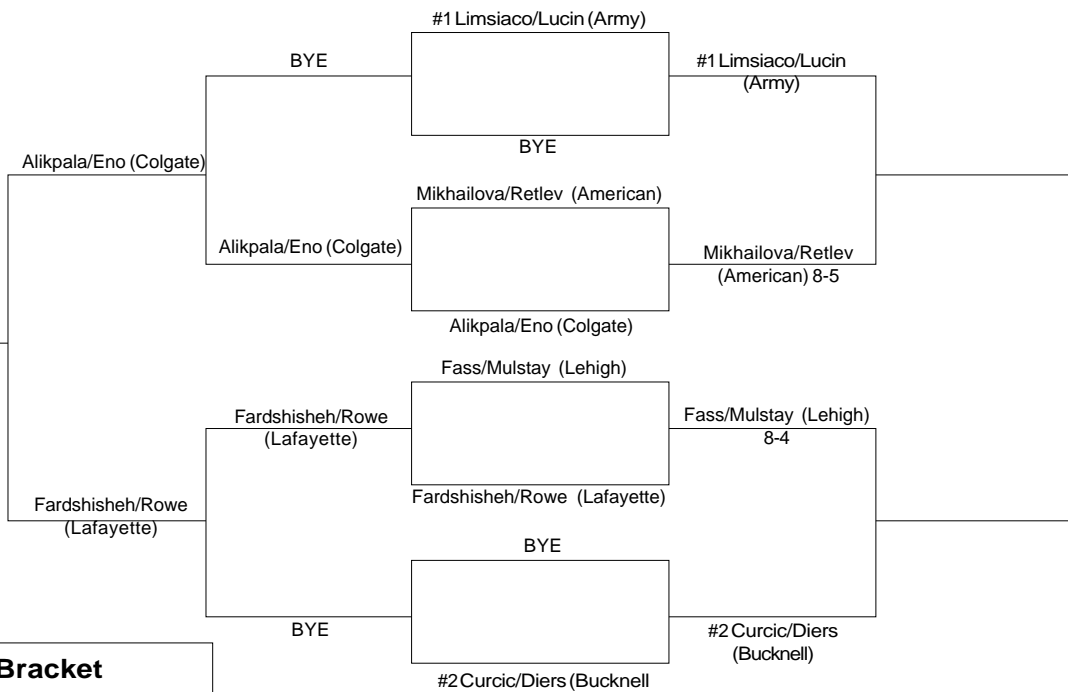

2002 Patriot League Women's Individual Tennis Tournament

#1 Singles Bracket

Seeding:

1. Katarina Kollarova (American)
2. Kristen Nowicki (Lehigh)

#2 Singles Bracket

Seeding:

1. Kristina Georgieva (American)
2. Annie Collier (Army)

2002 Patriot League Women's Individual Tennis Tournament

#3 Singles Bracket

Seeding:

1. Megan Noble (Army)
2. Olya Mikhailova (American)

#4 Singles Bracket

Seeding:

1. Jill Wurzburg (Bucknell)
2. Lily Fardshisheh (Lafayette)

2002 Patriot League Women's Individual Tennis Tournament

#5 Singles Bracket

Seeding:

1. Rheanna Gaskin (Bucknell)
2. Cristina Lucin (Army)

#6 Singles Bracket

Seeding:

1. Sam Berthod (Bucknell)
2. Sheila Rao (Colgate)

2002 Patriot League Women's Individual Tennis Tournament

#1 Doubles Bracket

Seeding:

1. Collier/Noble (Army)
2. Suffredini/Wenink (Colgate)

#2 Doubles Bracket

Seeding:

1. Limsiaco/Lucin (Army)
2. Curcic/Diers (Bucknell)