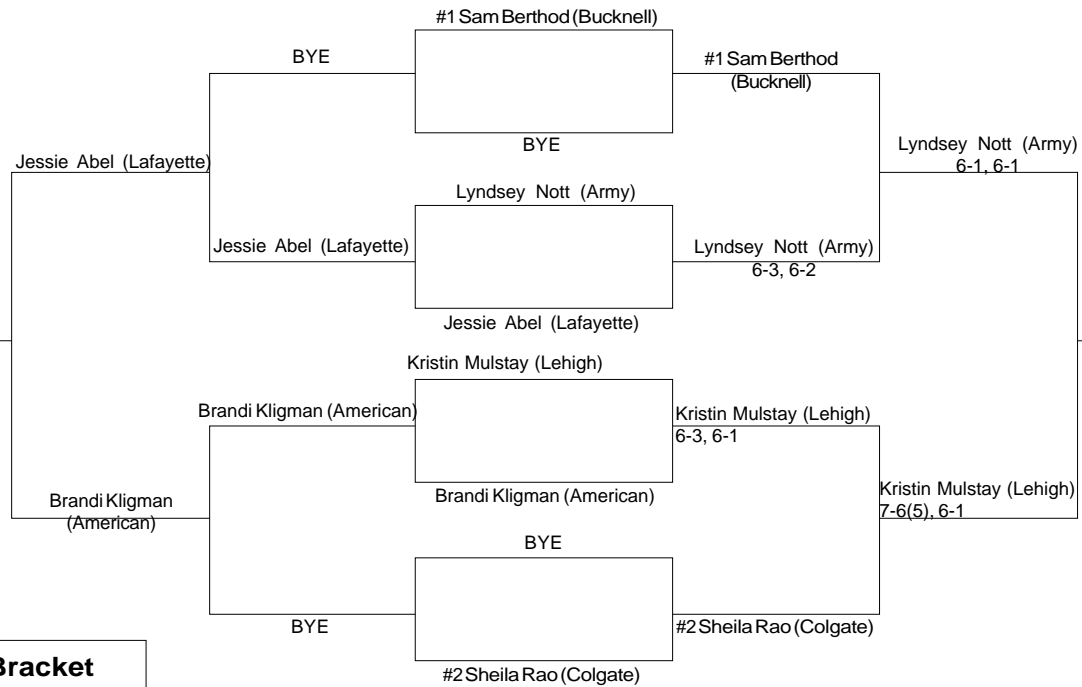

2002 Patriot League Women's Individual Tennis Tournament

#1 Singles Bracket

Seeding:

1. Katarina Kollarova (American)
2. Kristen Nowicki (Lehigh)

#2 Singles Bracket

Seeding:

1. Kristina Georgieva (American)
2. Annie Collier (Army)

2002 Patriot League Women's Individual Tennis Tournament

#3 Singles Bracket

Seeding:

1. Megan Noble (Army)
2. Olya Mikhailova (American)

#4 Singles Bracket

Seeding:

1. Jill Wurzburg (Bucknell)
2. Lily Fardshisheh (Lafayette)

2002 Patriot League Women's Individual Tennis Tournament

#5 Singles Bracket

Seeding:

1. Rheanna Gaskin (Bucknell)
2. Cristina Lucin (Army)

#6 Singles Bracket

Seeding:

1. Sam Berthod (Bucknell)
2. Sheila Rao (Colgate)

2002 Patriot League Women's Individual Tennis Tournament

#1 Doubles Bracket

Seeding:

1. Collier/Noble (Army)
2. Suffredini/Wenink (Colgate)

#2 Doubles Bracket

Seeding:

1. Limsiaco/Lucin (Army)
2. Curcic/Diers (Bucknell)