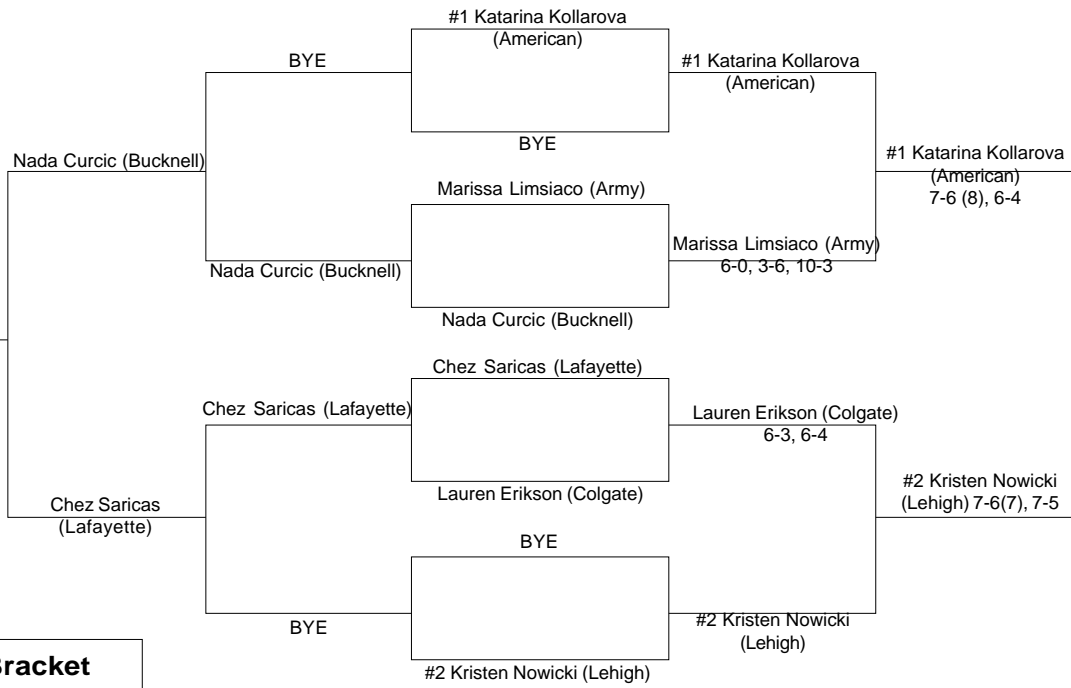

2002 Patriot League Women's Individual Tennis Tournament

#1 Singles Bracket

Seeding:

1. Katarina Kollarova (American)
2. Kristen Nowicki (Lehigh)

#2 Singles Bracket

Seeding:

1. Kristina Georgieva (American)
2. Annie Collier (Army)

2002 Patriot League Women's Individual Tennis Tournament

#3 Singles Bracket

Seeding:

1. Megan Noble (Army)
2. Olya Mikhailova (American)

#4 Singles Bracket

Seeding:

1. Jill Wurzburg (Bucknell)
2. Lily Fardshisheh (Lafayette)

2002 Patriot League Women's Individual Tennis Tournament

#5 Singles Bracket

Seeding:

1. Rheanna Gaskin (Bucknell)
2. Cristina Lucin (Army)

#6 Singles Bracket

Seeding:

1. Sam Berthod (Bucknell)
2. Sheila Rao (Colgate)

2002 Patriot League Women's Individual Tennis Tournament

#1 Doubles Bracket

Seeding:

1. Collier/Noble (Army)
2. Suffredini/Wenink (Colgate)

#2 Doubles Bracket

Seeding:

1. Limsiaco/Lucin (Army)
2. Curcic/Diers (Bucknell)