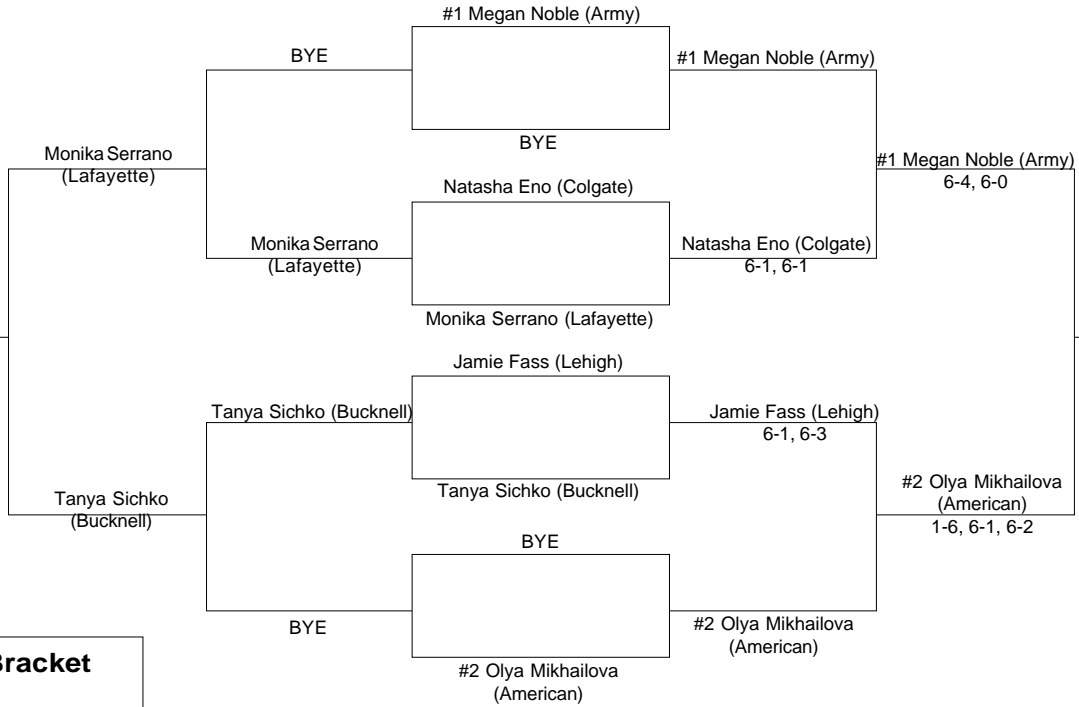

2002 Patriot League Women's Individual Tennis Tournament

#1 Singles Bracket

Seeding:

1. Katarina Kollarova (American)
2. Kristen Nowicki (Lehigh)

#2 Singles Bracket

Seeding:

1. Kristina Georgieva (American)
2. Annie Collier (Army)

2002 Patriot League Women's Individual Tennis Tournament

#3 Singles Bracket

Seeding:

1. Megan Noble (Army)
2. Olya Mikhailova (American)

#4 Singles Bracket

Seeding:

1. Jill Wurzburg (Bucknell)
2. Lily Fardshisheh (Lafayette)

2002 Patriot League Women's Individual Tennis Tournament

#5 Singles Bracket

Seeding:

1. Rheanna Gaskin (Bucknell)
2. Cristina Lucin (Army)

#6 Singles Bracket

Seeding:

1. Sam Berthod (Bucknell)
2. Sheila Rao (Colgate)

2002 Patriot League Women's Individual Tennis Tournament

#1 Doubles Bracket

Seeding:

1. Collier/Noble (Army)
2. Suffredini/Wenink (Colgate)

#2 Doubles Bracket

Seeding:

1. Limsiaco/Lucin (Army)
2. Curcic/Diers (Bucknell)