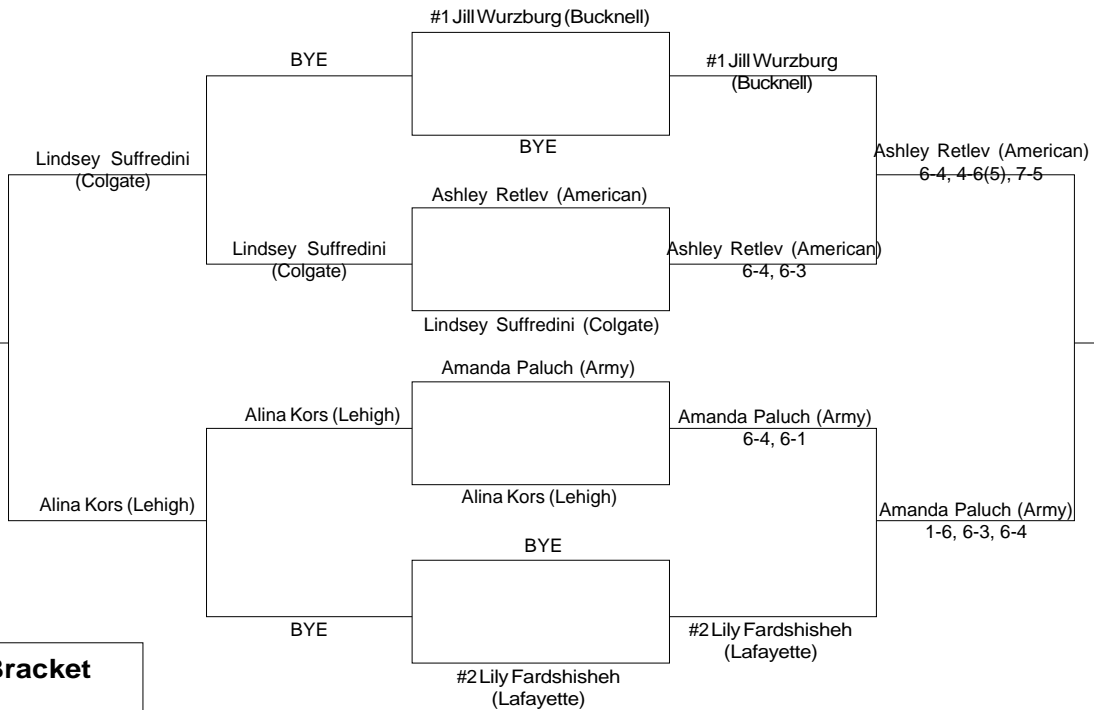

2002 Patriot League Women's Individual Tennis Tournament

#1 Singles Bracket

Seeding:

1. Katarina Kollarova (American)
2. Kristen Nowicki (Lehigh)

#2 Singles Bracket

Seeding:

1. Kristina Georgieva (American)
2. Annie Collier (Army)

2002 Patriot League Women's Individual Tennis Tournament

#3 Singles Bracket

Seeding:

1. Megan Noble (Army)
2. Olya Mikhailova (American)

#4 Singles Bracket

Seeding:

1. Jill Wurzburg (Bucknell)
2. Lily Fardshisheh (Lafayette)

2002 Patriot League Women's Individual Tennis Tournament

#5 Singles Bracket

Seeding:

1. Rheanna Gaskin (Bucknell)
2. Cristina Lucin (Army)

#6 Singles Bracket

Seeding:

1. Sam Berthod (Bucknell)
2. Sheila Rao (Colgate)

2002 Patriot League Women's Individual Tennis Tournament

#1 Doubles Bracket

Seeding:

1. Collier/Noble (Army)
2. Suffredini/Wenink (Colgate)

#2 Doubles Bracket

Seeding:

1. Limsiaco/Lucin (Army)
2. Curcic/Diers (Bucknell)