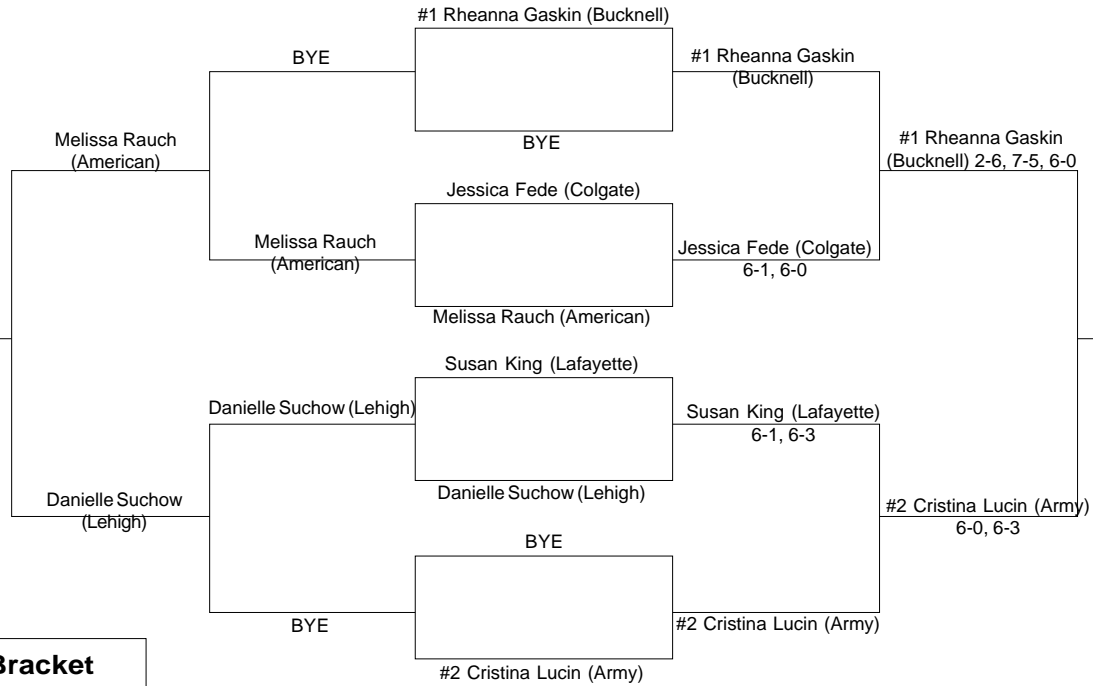

2002 Patriot League Women's Individual Tennis Tournament

#1 Singles Bracket

Seeding:

1. Katarina Kollarova (American)
2. Kristen Nowicki (Lehigh)

#2 Singles Bracket

Seeding:

1. Kristina Georgieva (American)
2. Annie Collier (Army)

2002 Patriot League Women's Individual Tennis Tournament

#3 Singles Bracket

Seeding:

1. Megan Noble (Army)
2. Olya Mikhailova (American)

#4 Singles Bracket

Seeding:

1. Jill Wurzburg (Bucknell)
2. Lily Fardshisheh (Lafayette)

2002 Patriot League Women's Individual Tennis Tournament

#5 Singles Bracket

Seeding:

1. Rheanna Gaskin (Bucknell)
2. Cristina Lucin (Army)

#6 Singles Bracket

Seeding:

1. Sam Berthod (Bucknell)
2. Sheila Rao (Colgate)

2002 Patriot League Women's Individual Tennis Tournament

#1 Doubles Bracket

Seeding:

1. Collier/Noble (Army)
2. Suffredini/Wenink (Colgate)

#2 Doubles Bracket

Seeding:

1. Limsiaco/Lucin (Army)
2. Curcic/Diers (Bucknell)