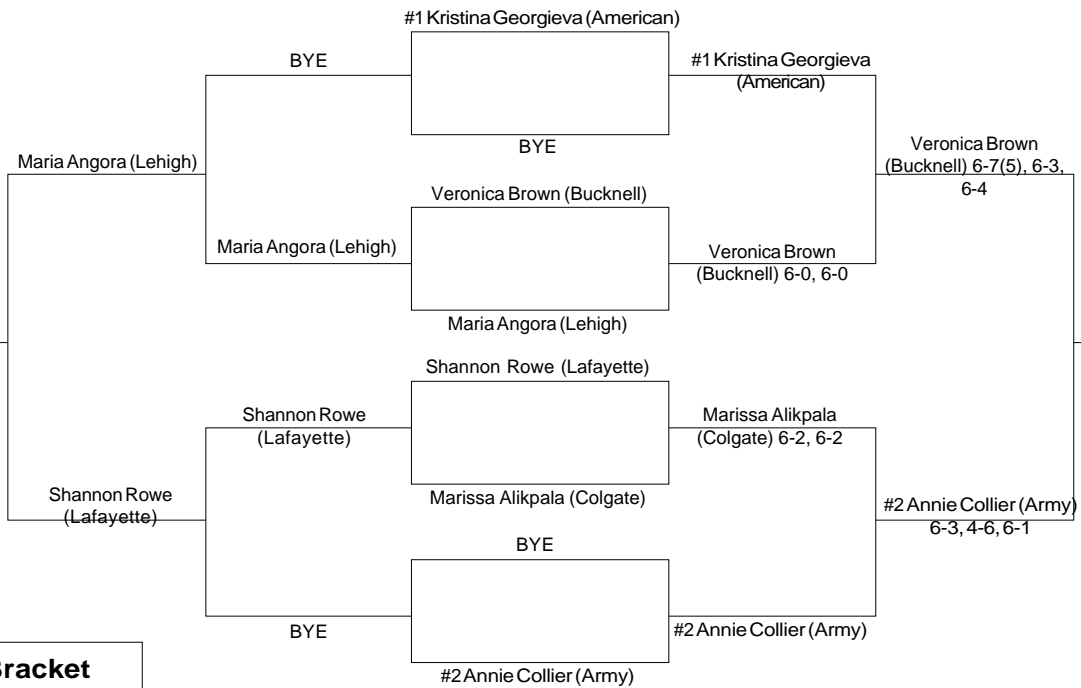

2002 Patriot League Women's Individual Tennis Tournament

#1 Singles Bracket

Seeding:

1. Katarina Kollarova (American)
2. Kristen Nowicki (Lehigh)

#2 Singles Bracket

Seeding:

1. Kristina Georgieva (American)
2. Annie Collier (Army)

2002 Patriot League Women's Individual Tennis Tournament

#3 Singles Bracket

Seeding:

1. Megan Noble (Army)
2. Olya Mikhailova (American)

#4 Singles Bracket

Seeding:

1. Jill Wurzburg (Bucknell)
2. Lily Fardshisheh (Lafayette)

2002 Patriot League Women's Individual Tennis Tournament

#5 Singles Bracket

Seeding:

1. Rheanna Gaskin (Bucknell)
2. Cristina Lucin (Army)

#6 Singles Bracket

Seeding:

1. Sam Berthod (Bucknell)
2. Sheila Rao (Colgate)

2002 Patriot League Women's Individual Tennis Tournament

#1 Doubles Bracket

Seeding:

1. Collier/Noble (Army)
2. Suffredini/Wenink (Colgate)

#2 Doubles Bracket

Seeding:

1. Limsiaco/Lucin (Army)
2. Curcic/Diers (Bucknell)