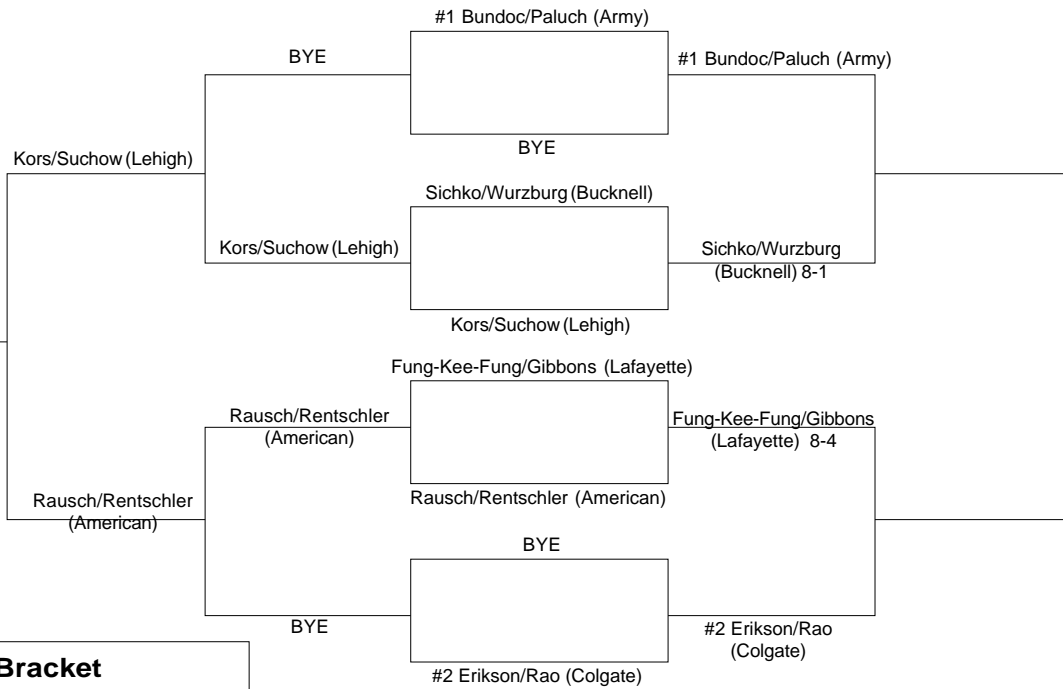

2002 Patriot League Women's Individual Tennis Tournament

#3 Doubles Bracket

Seeding:

1. Bundoc/Paluch (Army)
2. Erikson/Rao (Colgate)