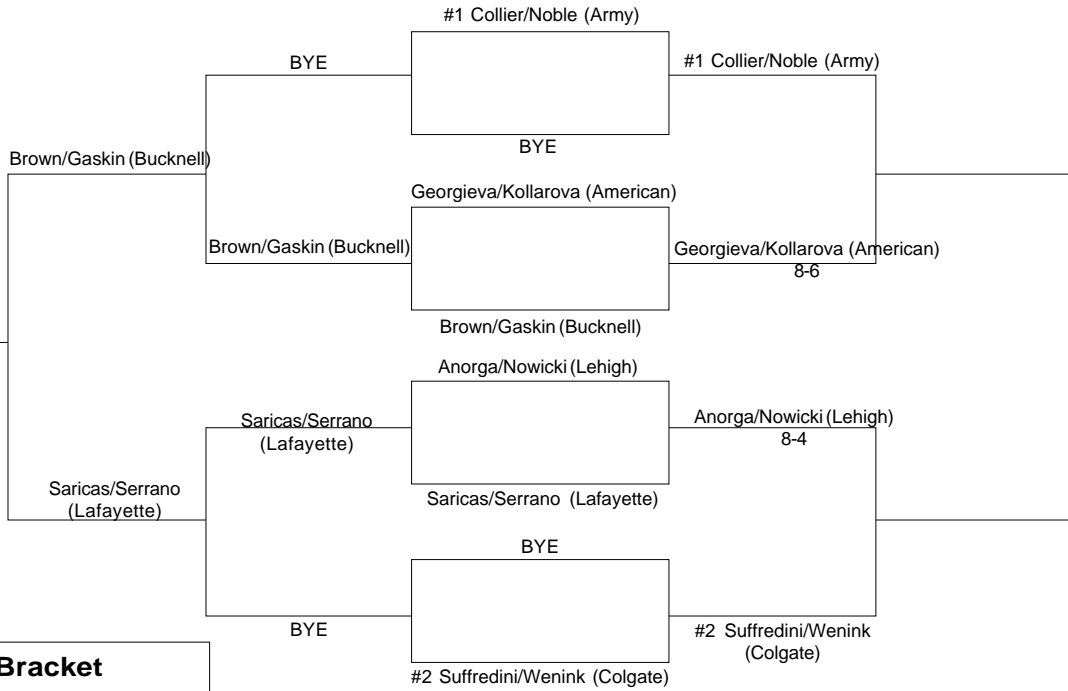

2002 Patriot League Women's Individual Tennis Tournament

#1 Singles Bracket

Seeding:

1. Katarina Kollarova (American)
2. Kristen Nowicki (Lehigh)

#2 Singles Bracket

Seeding:

1. Kristina Georgieva (American)
2. Annie Collier (Army)

2002 Patriot League Women's Individual Tennis Tournament

#3 Singles Bracket

Seeding:

1. Megan Noble (Army)
2. Olya Mikhailova (American)

#4 Singles Bracket

Seeding:

1. Jill Wurzburg (Bucknell)
2. Lily Fardshisheh (Lafayette)

2002 Patriot League Women's Individual Tennis Tournament

#5 Singles Bracket

Seeding:

1. Rheanna Gaskin (Bucknell)
2. Cristina Lucin (Army)

#6 Singles Bracket

Seeding:

1. Sam Berthod (Bucknell)
2. Sheila Rao (Colgate)

2002 Patriot League Women's Individual Tennis Tournament

#1 Doubles Bracket

Seeding:

1. Collier/Noble (Army)
2. Suffredini/Wenink (Colgate)

#2 Doubles Bracket

Seeding:

1. Limsiaco/Lucin (Army)
2. Curcic/Diers (Bucknell)