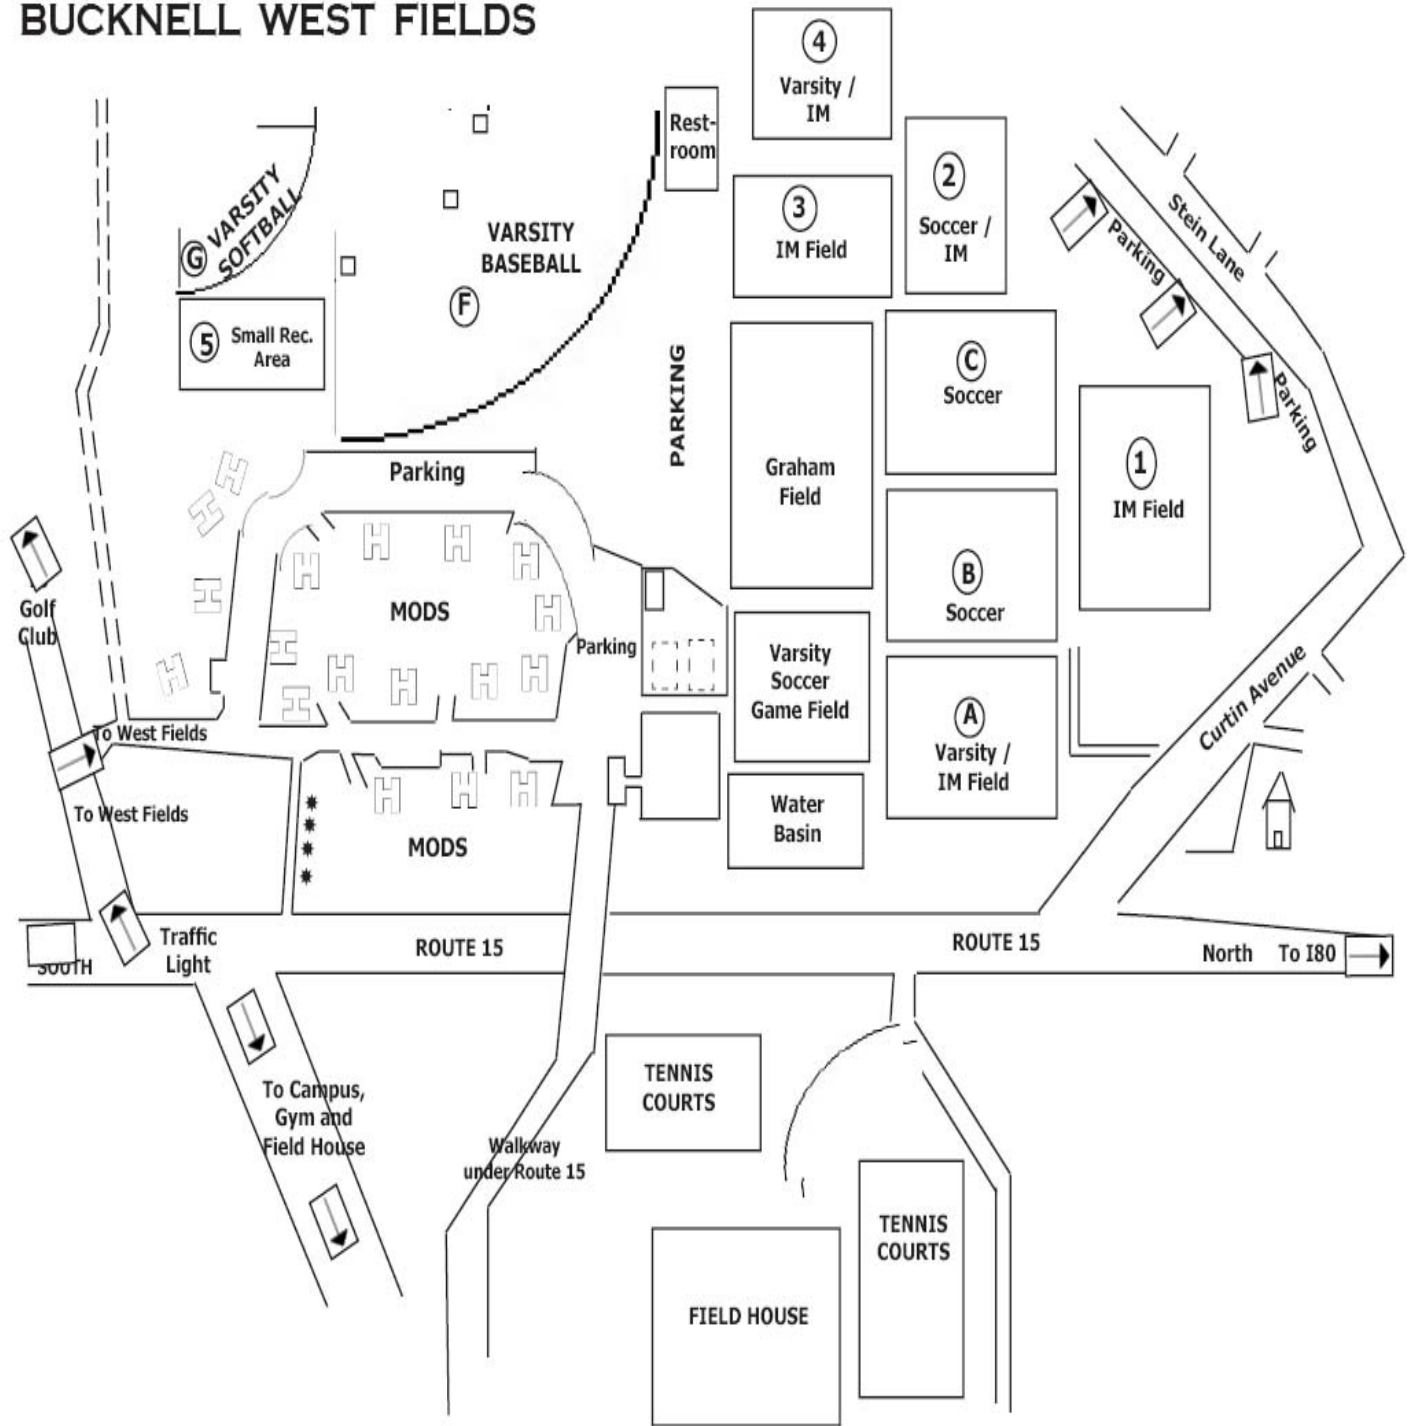

PARKING: Bus parking is available near the Hockey Field at West Fields. Additional parking is available at the Football Stadium. Bus parking, during the event, will be available on the access road, on the right, next to the entrance road (Bucknell West Rd.) to the "mods." Parking is **NOT** allowed in the St. Andrew's Episcopal Church parking lot, on the corner of Curtain Avenue and Rt. 15, for any events at West Fields.

If you have any questions, please call.

BUCKNELL WEST FIELDS

*** Lacrosse also plays on Graham Field.**

*** Parking is NOT allowed in the St. Andrew's Episcopal Church parking lot, on the corner of Curtin Avenue and Rt. 15, for any events at West Fields.**