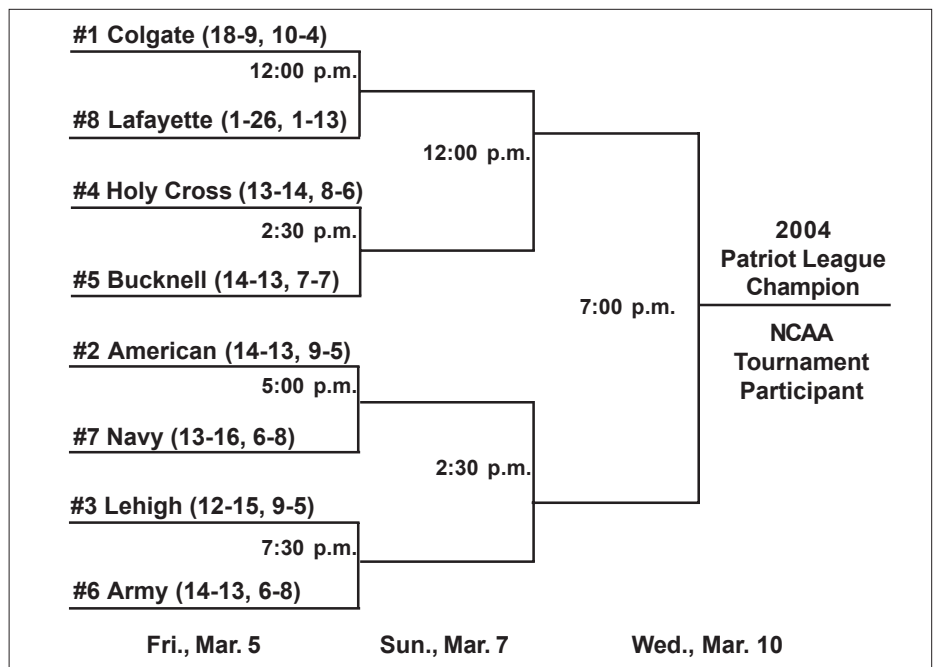

THE RESERVES:

11	Laura Hatalsky	G	Jr.	5-9	2.2	0.6	Career-high 11 pts. vs. Bowling Green
12	Emilie Barruet	G	Jr.	5-7	0.2	0.3	Has played in nine games
21	Katie Hettler	G	Sr.	5-8	1.1	1.2	Career-high 3 assists at Cornell
24	Rachel Hanley	G/F	Fr.	6-0	6.0	3.3	Suffered season-ending inj. vs. Winthrop
32	Kathryn Hudock	G	So.	5-8	0.0	0.3	Has played in five games
31	Amy Ketcham	F	Jr.	6-0	0.5	1.1	Season-high 8 rebs. vs. Winthrop
42	Amanda Fleming	G	Fr.	5-8	1.2	0.8	Career-high 4 pts. at Navy
44	Brooke Tomovich	C	Jr.	6-2	9.1	3.2	Career-high 23 pts. vs. Lafayette

injured players in *italics*