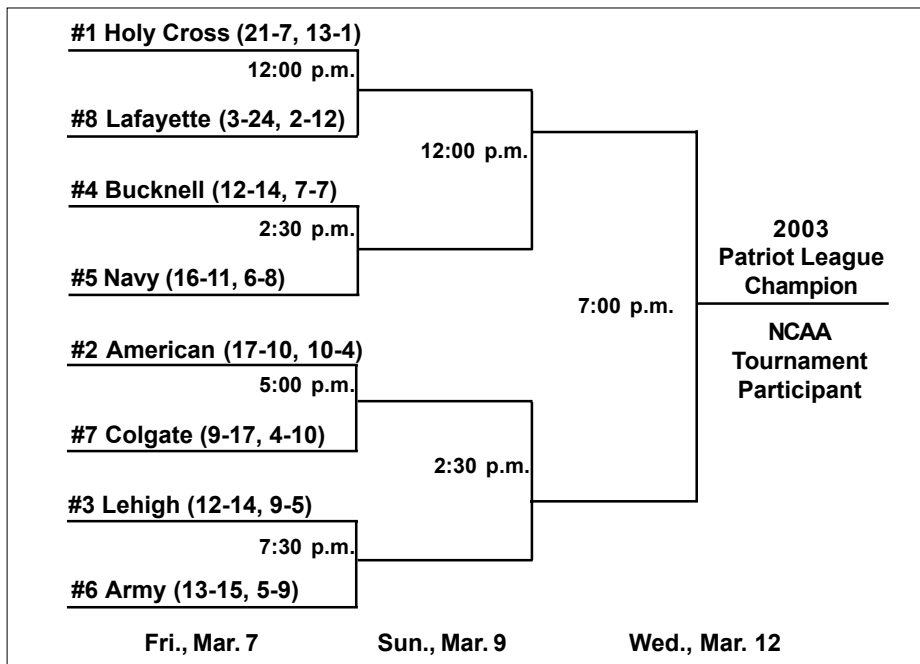

THE RESERVES:

10	<i>Gabrielle Miskinis</i>	G	Fr.	5-10	N/A	N/A	<i>Shin splints</i>
11	<i>Laura Hatalsky</i>	G	So.	5-9	N/A	N/A	<i>Broken bone in left foot</i>
12	Emilie Barruet	G	So.	5-7	0.2	0.2	Played in five games
20	Chelsea Smith	F	Fr.	6-1	3.1	2.9	.468 FG% (25-54)
21	Katie Hettler	G	Jr.	5-8	2.0	1.7	Career-high 9 pts., 8 reb. at Lehigh
24	Kathryn Hudock	G	Fr.	5-8	0.0	0.0	Played in first collegiate game vs. Akron
33	Jennie Ruth	F	Fr.	6-1	3.7	2.8	Career-high 19 pts. against Drexel
41	<i>Kristin Valdner</i>	F	Jr.	6-1	6.9	4.7	<i>Suffered broken left foot vs. American</i>
42	Cassie Heromin	F/C	So.	6-1	N/A	N/A	N/A
55	Mary Edwards	C	Fr.	6-3	1.9	1.1	Career-best 13 pts. against Akron

injured players in *italics*