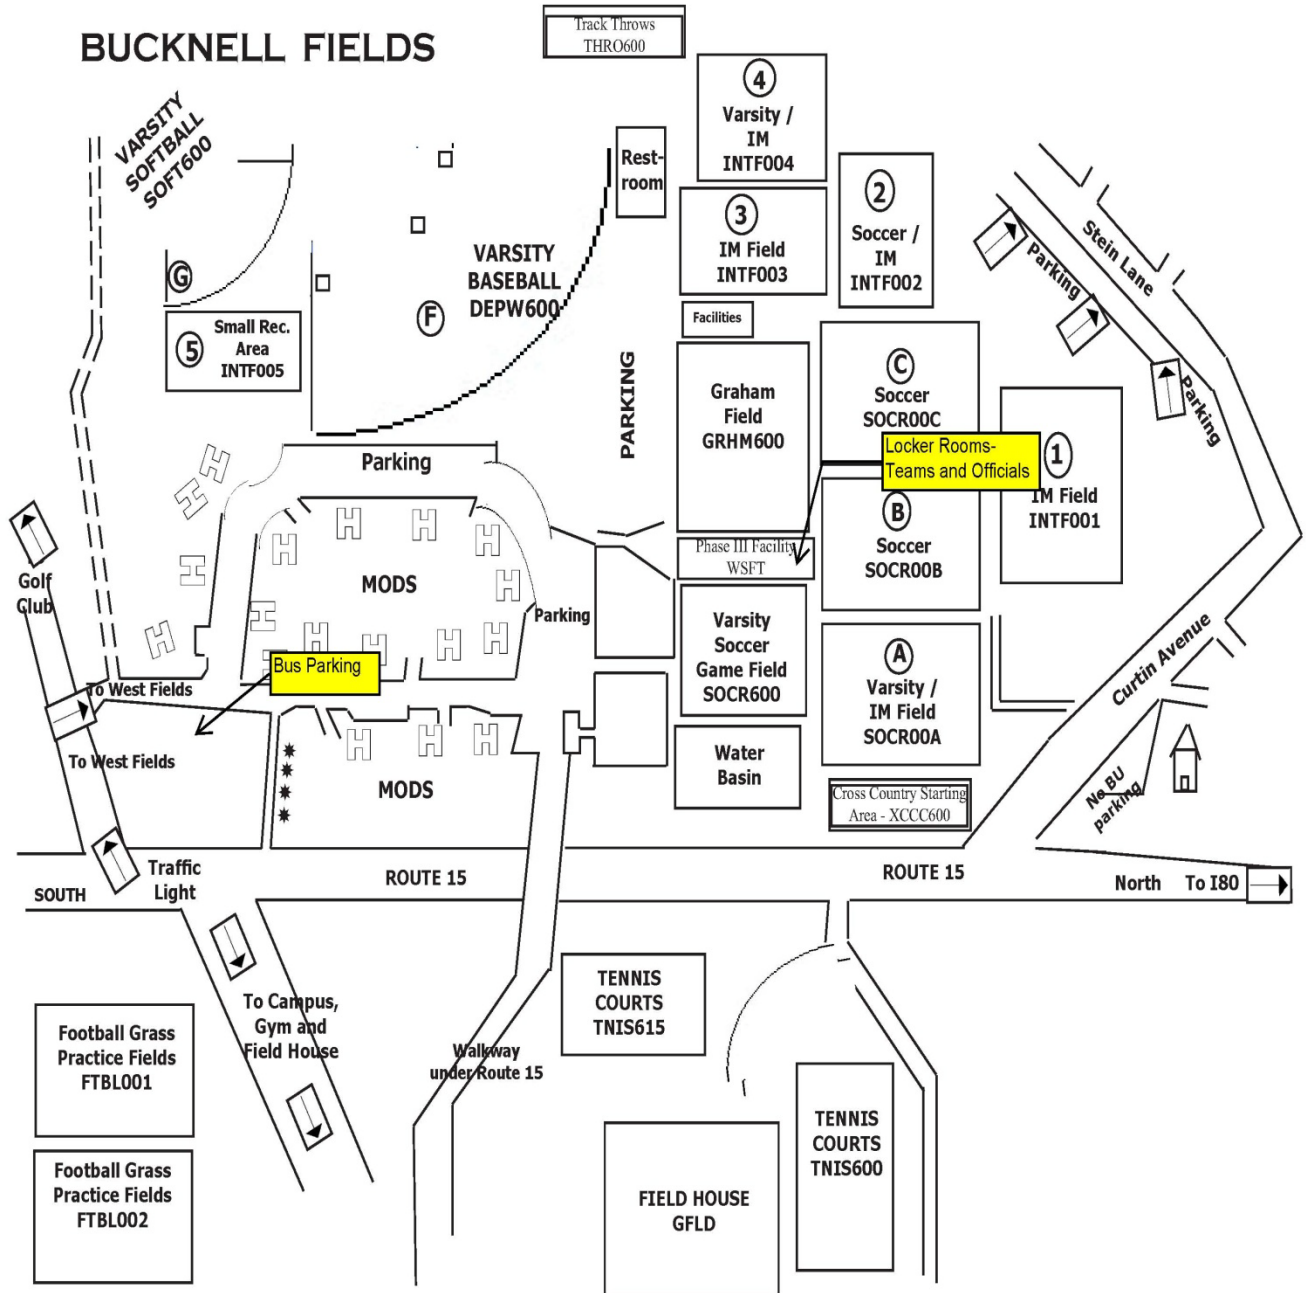

BUCKNELL UNIVERSITY SOCCER INFORMATION

* Parking is NOT allowed in the St. Andrew's Episcopal Church parking lot, on the corner of Curbin Avenue and Rt. 15, for any events at West Fields.