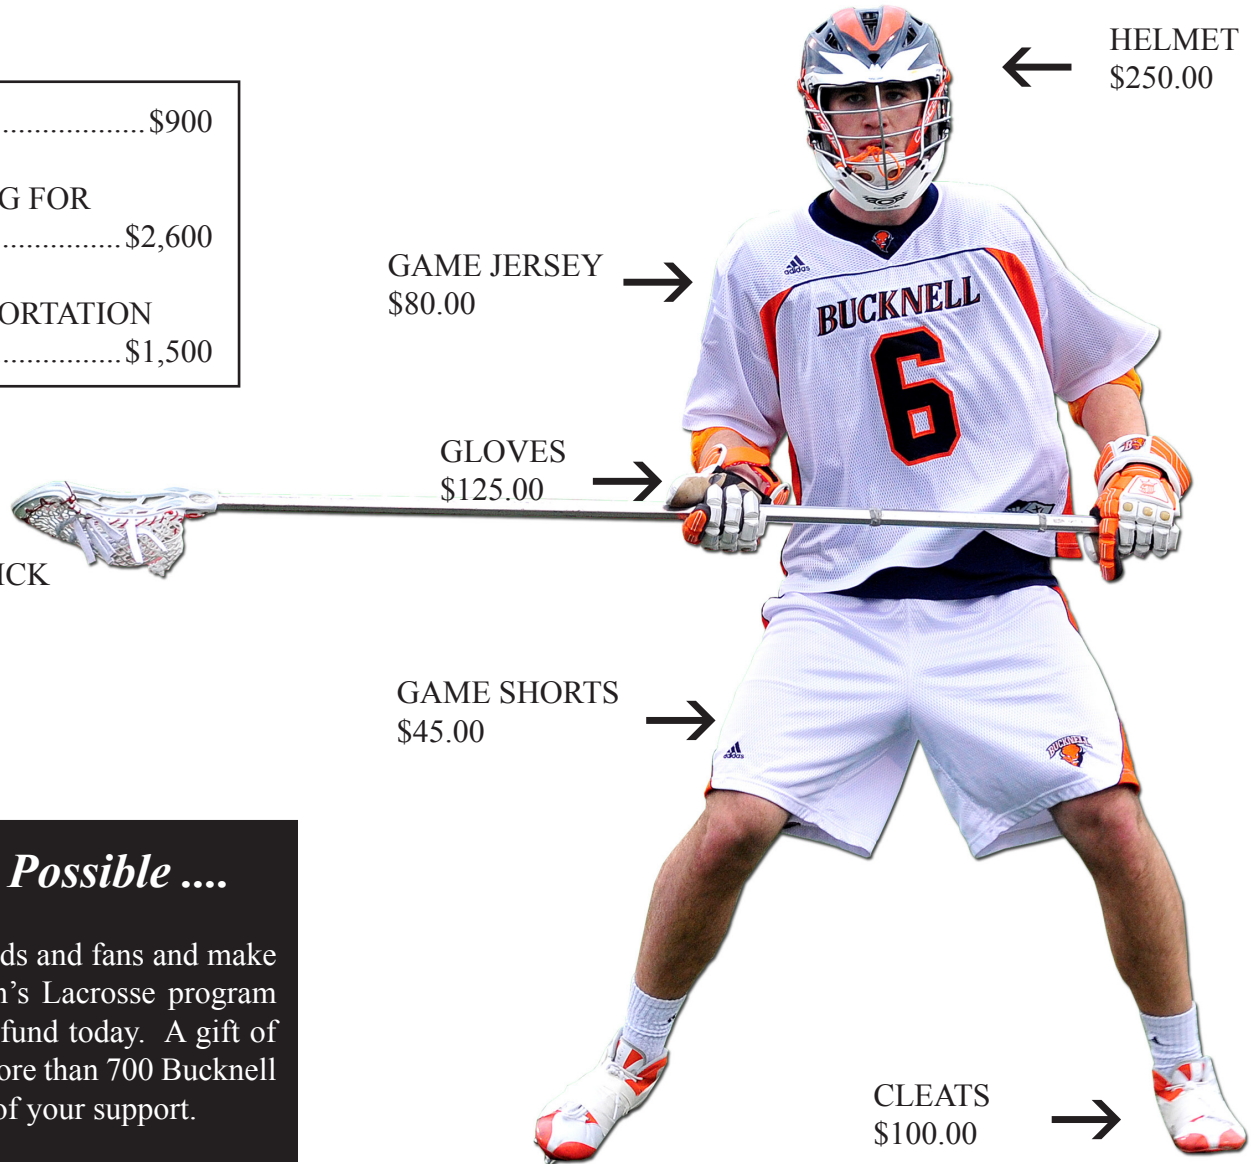

# Help us Outfit a Patriot League Championship ....

AVERAGE TEAM PREGAME MEAL .....	\$900
AVERAGE COST OF TEAM LODGING FOR ONE AWAY GAME.....	\$2,600
AVERAGE COST OF TEAM TRANSPORTATION FOR ONE AWAY GAME.....	\$1,500

***Your Support Makes it Possible ....***

Join your fellow alumni, parents, friends and fans and make your annual gift to the Bucknell Men's Lacrosse program and/or to the Bison Club unrestricted fund today. A gift of any size makes a difference, and the more than 700 Bucknell student-athletes are very appreciative of your support.