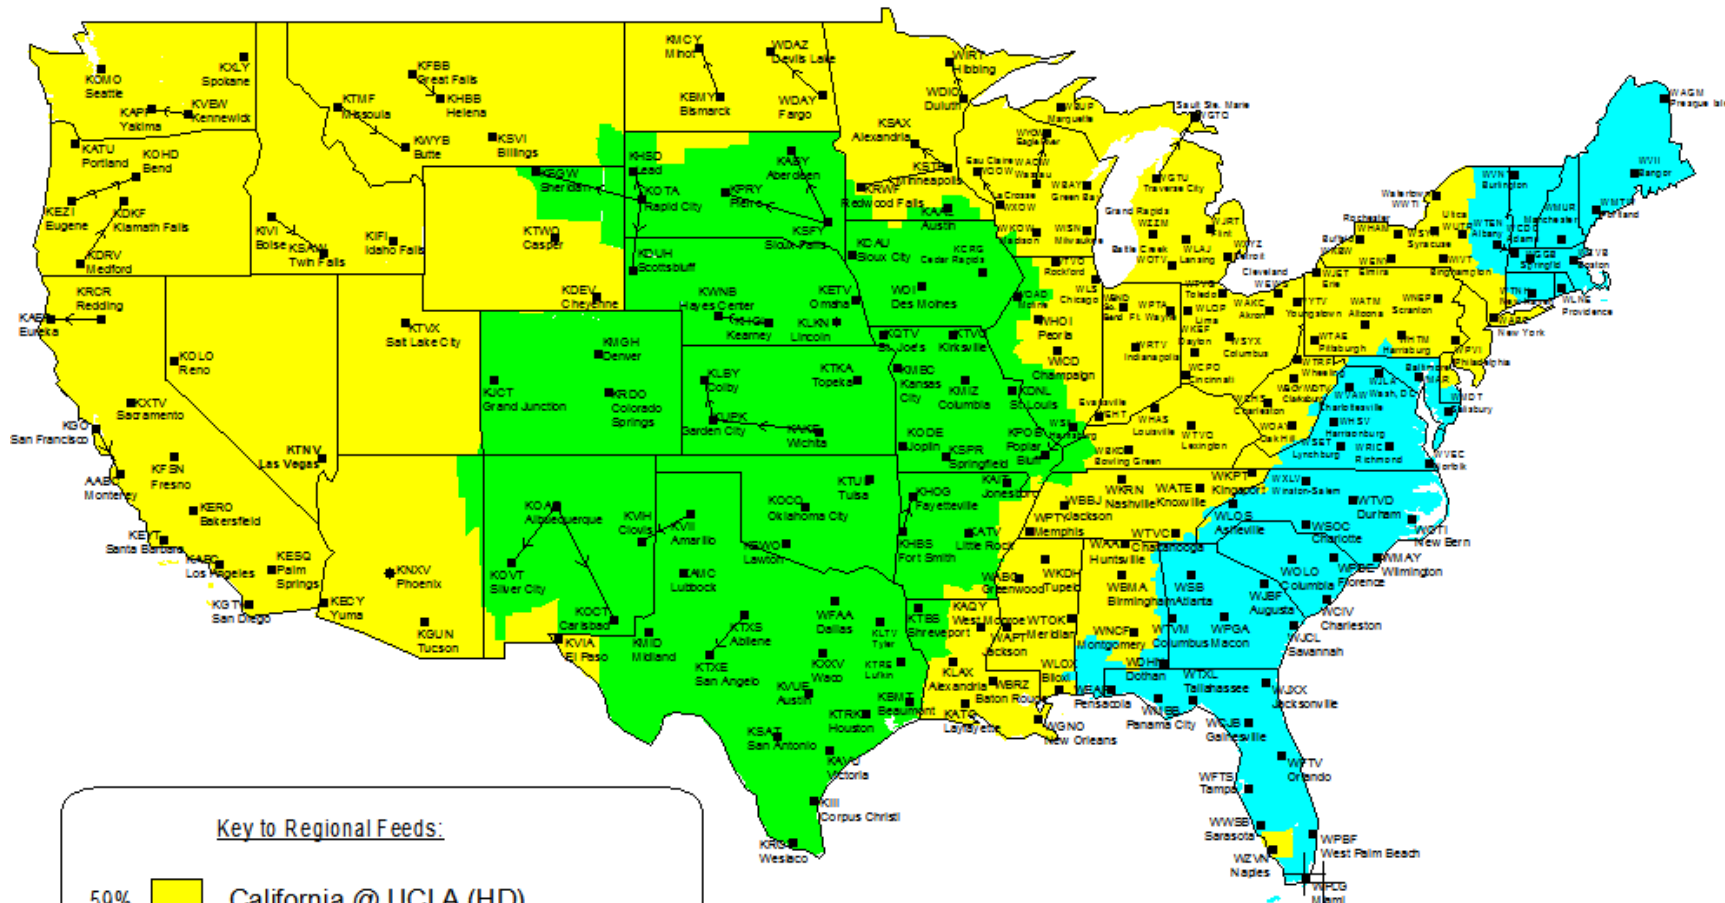

College Basketball Presented by KFC
California @ UCLA, Georgia Tech @ Boston College, Missouri @ Oklahoma
Saturday, March 8, 2008 3:30PM - 6:00PM ET (12:30PM - 3:00PM PT)

Key to Regional Feeds:

- 59% California @ UCLA (HD)
- 23% Georgia Tech @ Boston College (HD)
- 18% Missouri @ Oklahoma (SD)

Notes: Hawaii and Alaska will receive California @ UCLA