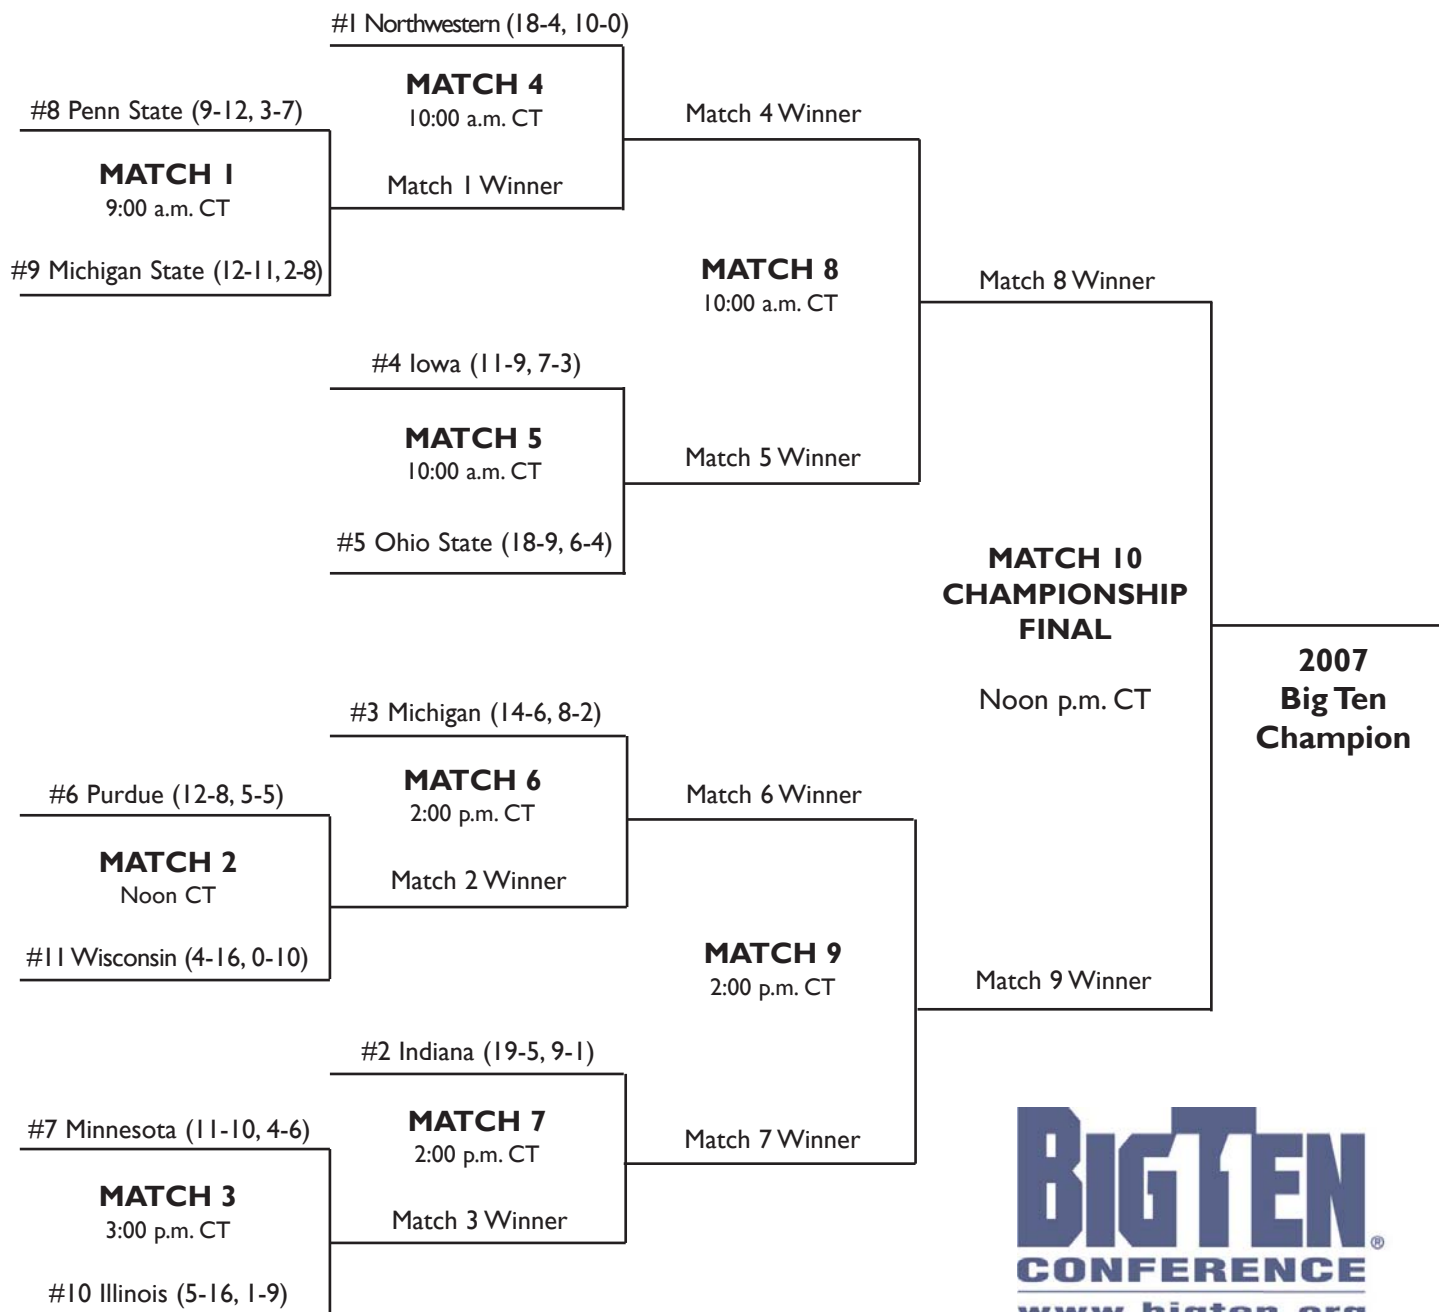

2007 BIG TEN CONFERENCE WOMEN'S TENNIS CHAMPIONSHIP

APRIL 26 - APRIL 29

BASELINE TENNIS CENTER • MINNEAPOLIS, MINNESOTA

Thursday, April 26

Friday, April 27

Saturday, April 28

Sunday, April 29

STARTING TIMES DURING THE CHAMPIONSHIP MAY CHANGE DUE TO INCLEMENT WEATHER