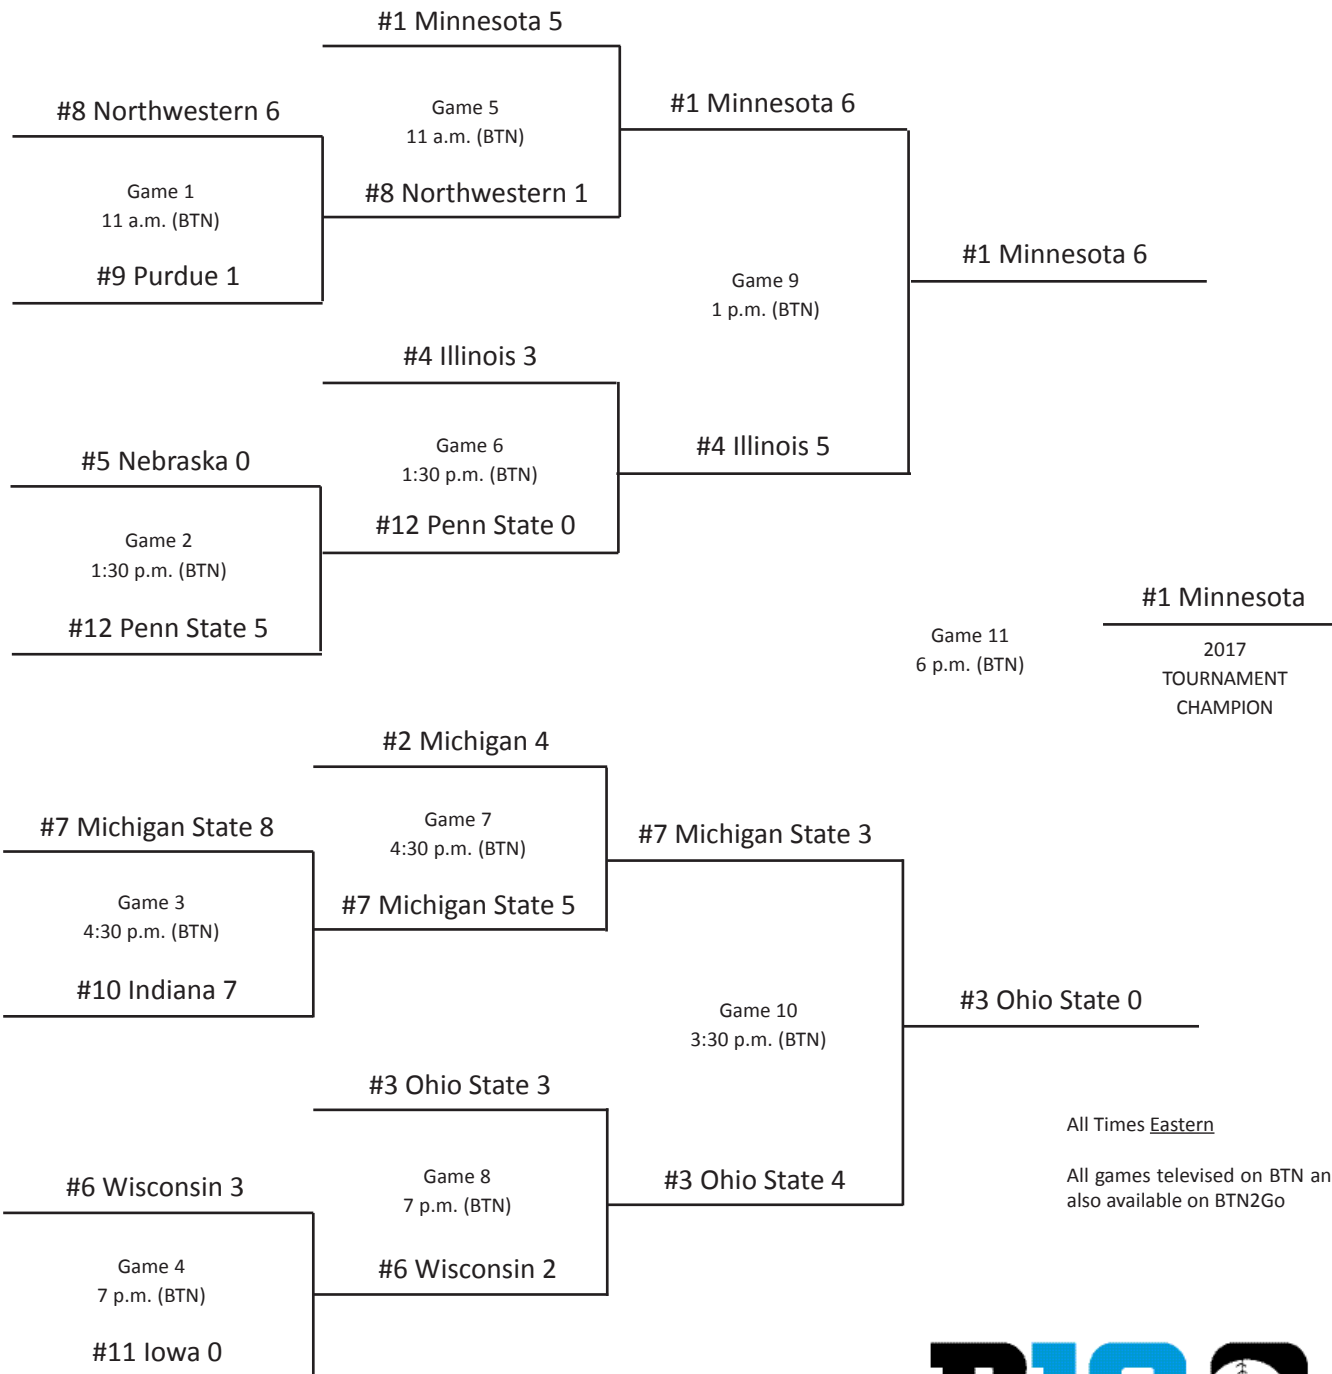

# 2017 BIG TEN SOFTBALL TOURNAMENT

MAY 11-13 • WILPON COMPLEX/ALUMNI FIELD • ANN ARBOR, MICH.

THURSDAY, MAY 11  
FIRST ROUND

FRIDAY, MAY 12  
QUARTERFINALS

SATURDAY, MAY 13  
SEMIFINALS/CHAMPIONSHIP GAME

All Times Eastern

All games televised on BTN and also available on BTN2Go