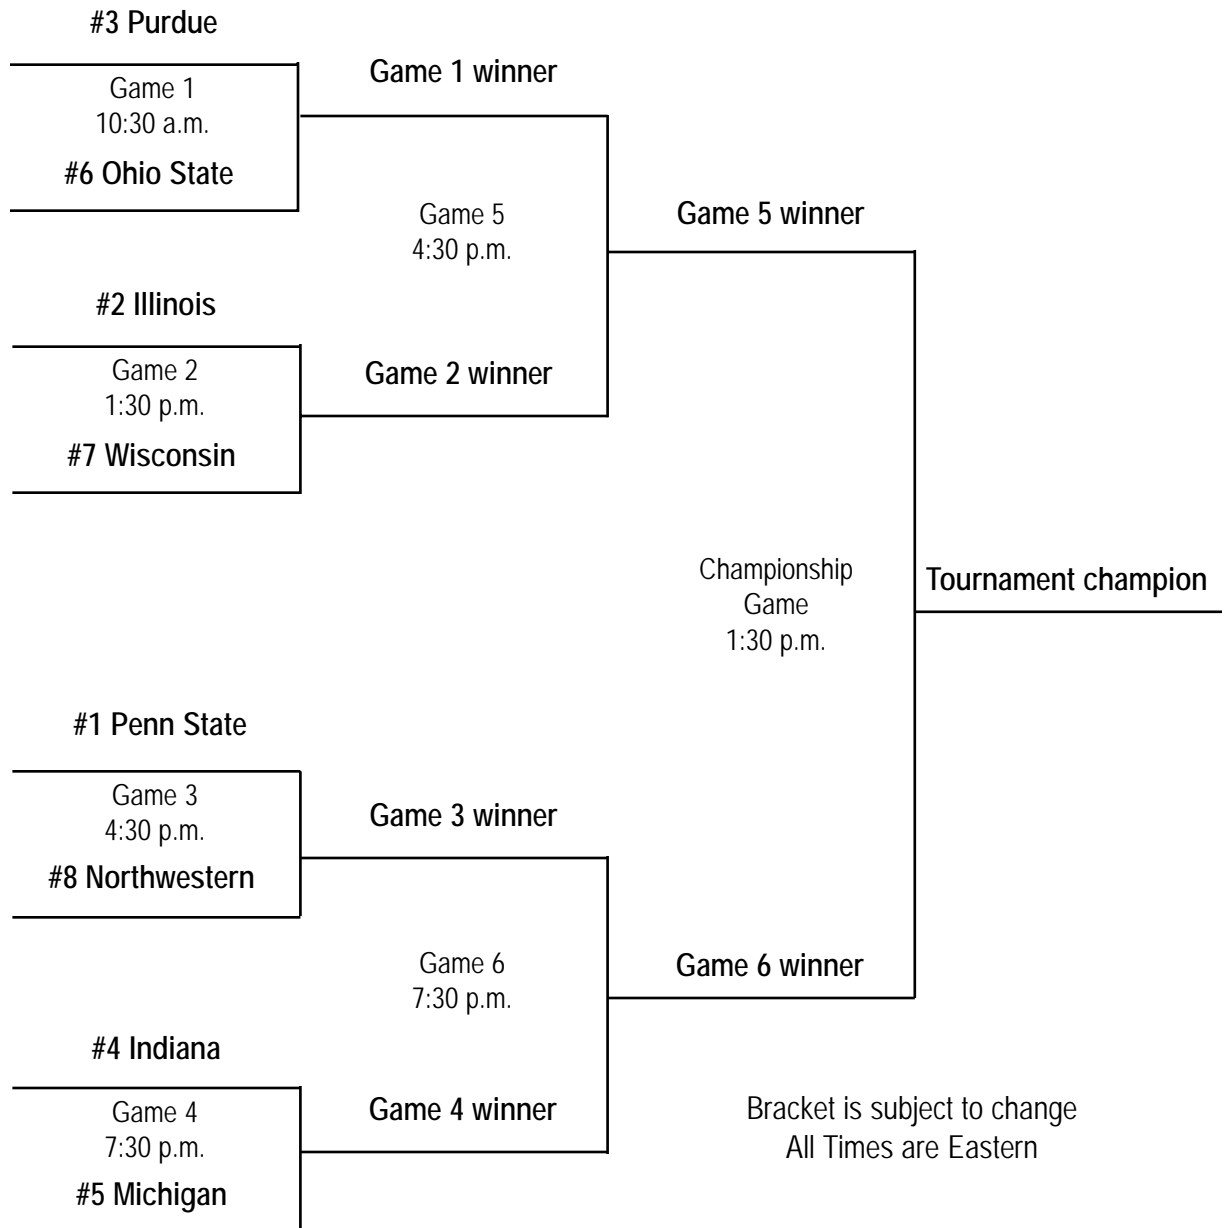

2006 Big Ten Women's Soccer Tournament

Hosted by Penn State University

All games will be played at Jeffrey Field in State College, Pa.

Thursday, November 2

Friday, November 3

Sunday, November 5

BIG TEN
CONFERENCE