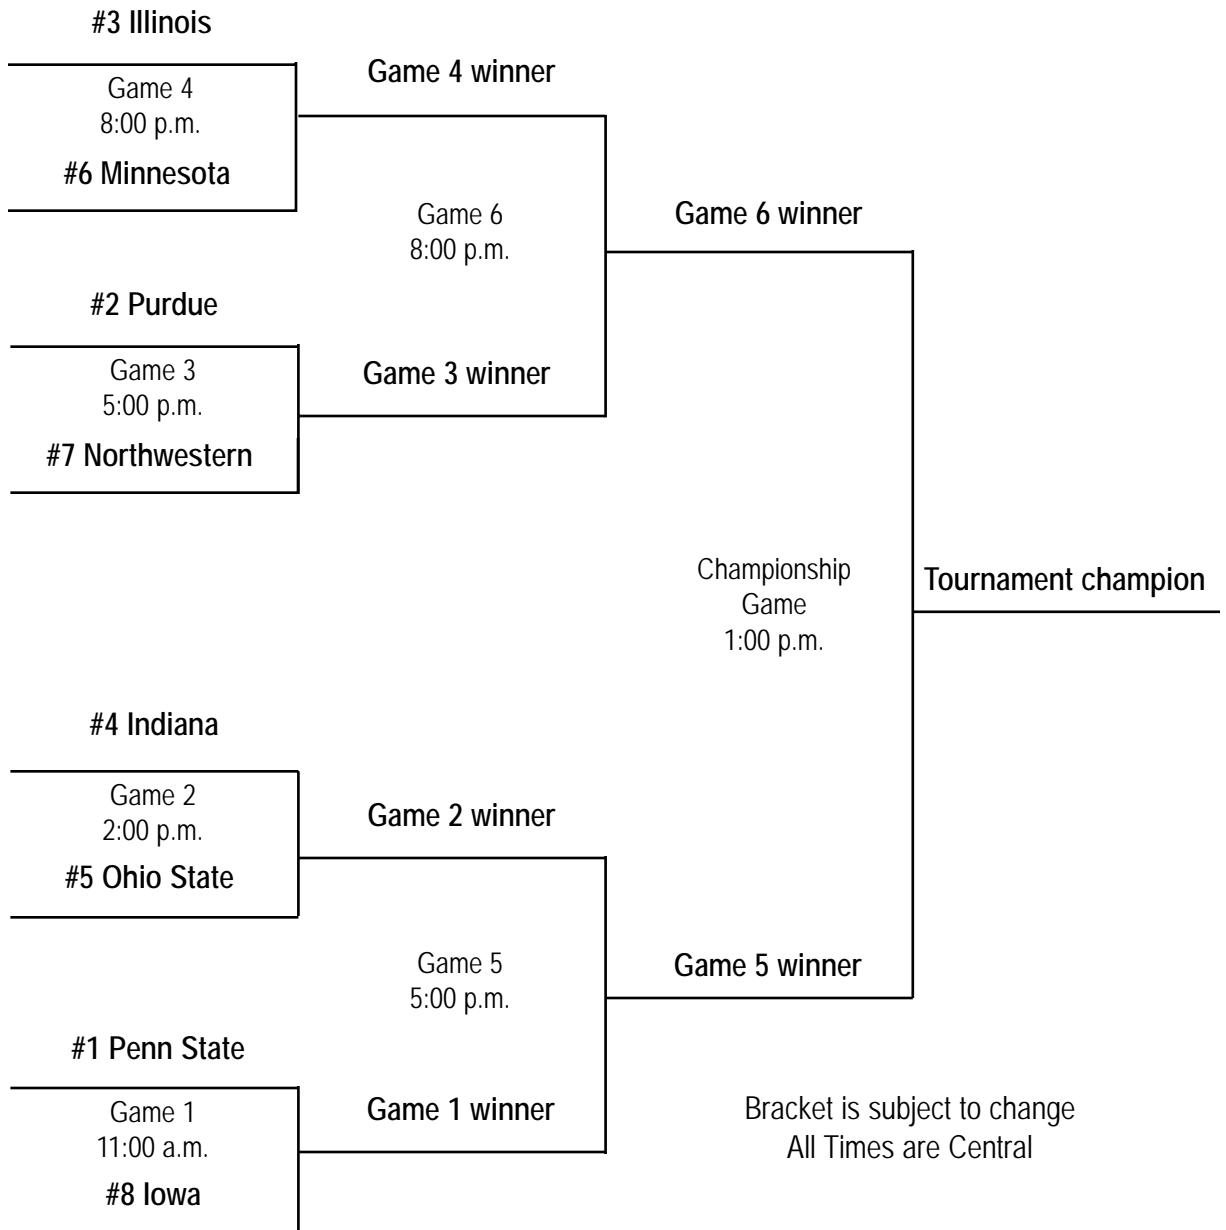

# 2007 Big Ten Women's Soccer Tournament

*Hosted by the University of Minnesota*

*All games will be played at Elizabeth Lyle Robbie Stadium*

Thursday, November 8

Friday, November 9

Sunday, November 11

**BIG TEN**  
CONFERENCE