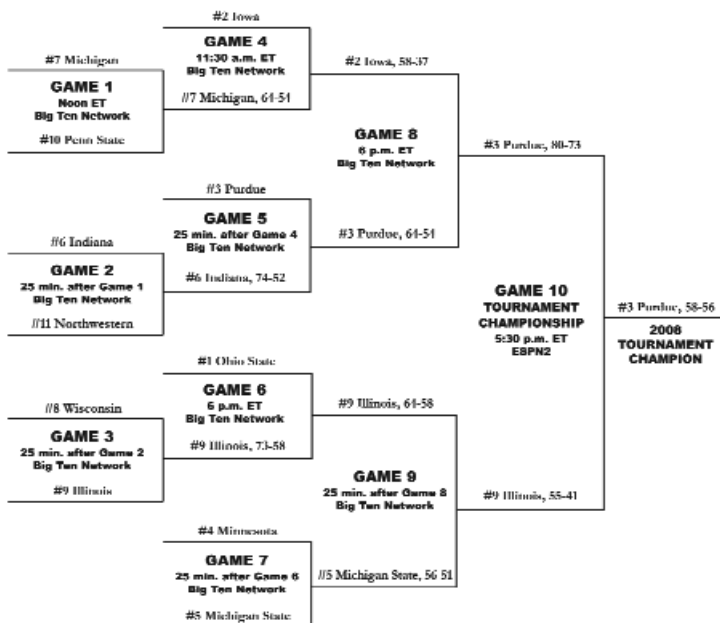

OSU GRABS FOURTH STRAIGHT NO. 1 SEED

Ohio State became the first school in Big Ten history to grab four straight No. 1 seeds when it earned the top spot for the 2008 Big Ten Tournament. The Buckeyes tied with Iowa in the regular-season standings at 13-5, but took the tiebreaker by virtue of a 2-0 head-to-head record against the Hawkeyes.

FOUR MORE YEARS

The 2008 Big Ten Women's Basketball Tournament presented by Xbox 360 Live was the first in a five-year agreement that puts both the men's and women's tournaments in Indianapolis and Conseco Fieldhouse through 2012. The Big Ten Women's Tournament has been held in Indianapolis in 13 out of 14 years and every year since 2002. The event has been held at Conseco Fieldhouse in each of the past seven years.

PACKING THE HOUSE

The Big Ten welcomed 35,551 fans to the 2008 Women's Basketball Tournament, marking the fourth-highest total attendance in event history, while the average session attendance of 7,110 was also the fourth-highest figure. It was also just the second time that every session has had over 6,000 fans in attendance. The crowd of 6,426 on the tournament's first day set a record for Session 1 attendance.

ALL-TIME BIG TEN TOURNAMENT ATTENDANCE

Year	Session 1	Session 2	Session 3	Session 4	Session 5	Total	Avg. per Session
1995	3,782	4,293	5,006	4,240	4,590	22,001	4,400
1996	3,517	4,038	3,688	4,840	6,783	22,866	4,573
1997	4,548	5,755	4,285	4,725	5,490	24,803	4,960
1998	4,280	6,363	4,796	4,505	5,930	25,874	5,175
1999	4,961	7,317	4,948	6,123	6,459	29,808	5,962
2000	5,053	4,753	5,664	6,672	5,256	27,398	5,480
2001	5,340	2,796	5,566	7,948	5,369	27,019	5,403
2002	5,630	6,324	5,614	9,358	9,221	35,846	7,169
2003	4,854	5,318	5,743	6,898	7,847	30,658	6,132
2004	5,521	6,768	7,405	8,524	# 9,417	37,635	7,527
2005	4,966	6,940	5,701	5,847	6,757	30,211	6,042
2006	6,015	7,493	7,681	8,780	8,669	*38,638	*7,728
2007	5,026	5,362	5,388	6,879	6,550	29,205	5,841
2008	6,432	7,321	6,936	7,684	7,221	35,594	7,119
Average	4,995	5,774	5,602	6,645	6,826	29,825	5,965

TOURNAMENT RECORDS (1995-2008)

	W	L	PCT	1st	2nd	Winner
Purdue	28	7	.800	7	3	'98-99-00-03-04-07-08
Penn State	20	12	.625	2	4	'95-96
Ohio State	20	13	.606	1	3	'06
Iowa	13	12	.520	2	0	'97-01
Indiana	13	13	.500	1	0	'02
Illinois	13	14	.481	0	2	
Michigan State	11	13	.458	1	0	'05
Michigan	8	14	.364	0	0	
Wisconsin	6	14	.300	0	0	
Minnesota	5	14	.263	0	0	
Northwestern	3	14	.176	0	0	

Site of Tournament: Indianapolis, Ind. from 1995-2000, 02-Present, Grand Rapids, Mich. in 2001

* Total and average attendance record # Single-session attendance record

Figures in bold indicate session records