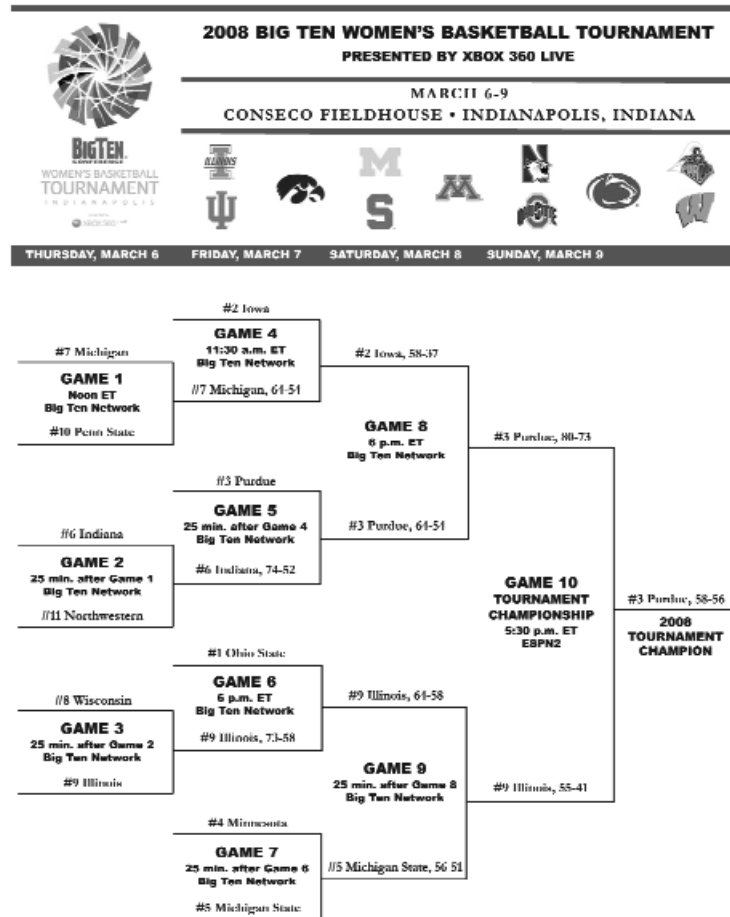

OSU GRABS FOURTH STRAIGHT NO. 1 SEED

Ohio State became the first school in Big Ten history to grab four straight No. 1 seeds when it earned the top spot for the 2008 Big Ten Tournament. The Buckeyes tied with Iowa in the regular-season standings at 13-5, but took the tiebreaker by virtue of a 2-0 head-to-head record against the Hawkeyes.

FOUR MORE YEARS

The 2008 Big Ten Women's Basketball Tournament presented by Xbox 360 Live was the first in a five-year agreement that puts both the men's and women's tournaments in Indianapolis and Conseco Fieldhouse through 2012. The Big Ten Women's Tournament has been held in Indianapolis in 13 out of 14 years and every year since 2002. The event has been held at Conseco Fieldhouse in each of the past seven years.

PACKING THE HOUSE

The Big Ten welcomed 35,551 fans to the 2008 Women's Basketball Tournament, marking the fourth-highest total attendance in event history, while the average session attendance of 7,110 was also the fourth-highest figure. It was also just the second time that every session has had over 6,000 fans in attendance. The crowd of 6,426 on the tournament's first day set a record for Session 1 attendance.

ALL-TIME BIG TEN TOURNAMENT ATTENDANCE

Year	Session 1	Session 2	Session 3	Session 4	Session 5	Total	Avg. per Session
1995	3,782	4,293	5,006	4,240	4,590	22,001	4,400
1996	3,517	4,038	3,688	4,840	6,783	22,866	4,573
1997	4,548	5,755	4,285	4,725	5,490	24,803	4,960
1998	4,280	6,363	4,796	4,505	5,930	25,874	5,175
1999	4,961	7,317	4,948	6,123	6,459	29,808	5,962
2000	5,053	4,753	5,664	6,672	5,256	27,398	5,480
2001	5,340	2,796	5,566	7,948	5,369	27,019	5,403
2002	5,630	6,324	5,614	9,358	9,221	35,846	7,169
2003	4,854	5,318	5,743	6,898	7,847	30,658	6,132
2004	5,521	6,768	7,405	8,524	# 9,417	37,635	7,527
2005	4,966	6,940	5,701	5,847	6,757	30,211	6,042
2006	6,015	7,493	7,681	8,780	8,669	*38,638	*7,728
2007	5,026	5,362	5,388	6,879	6,550	29,205	5,841
2008	6,426	7,320	6,936	7,684	7,185	35,551	7,110
Average	4,994	5,774	5,602	6,645	6,823	29,822	5,964

TOURNAMENT RECORDS (1995-2008)

	W	L	PCT	1st	2nd	Winner
Purdue	28	7	.800	7	3	'98-99-00-03-04-07-08
Penn State	20	12	.625	2	4	'95-96
Ohio State	20	13	.606	1	3	'06
Iowa	13	12	.520	2	0	'97-01
Indiana	13	13	.500	1	0	'02
Illinois	13	143	.481	0	2	
Michigan State	11	13	.458	1	0	'05
Michigan	8	14	.364	0	0	
Wisconsin	6	14	.300	0	0	
Minnesota	5	14	.263	0	0	
Northwestern	3	14	.176	0	0	

Site of Tournament: Indianapolis, Ind. from 1995-2000, 02-Present, Grand Rapids, Mich. in 2001

* Total and average attendance record   # Single-session attendance record

Figures in bold indicate session records