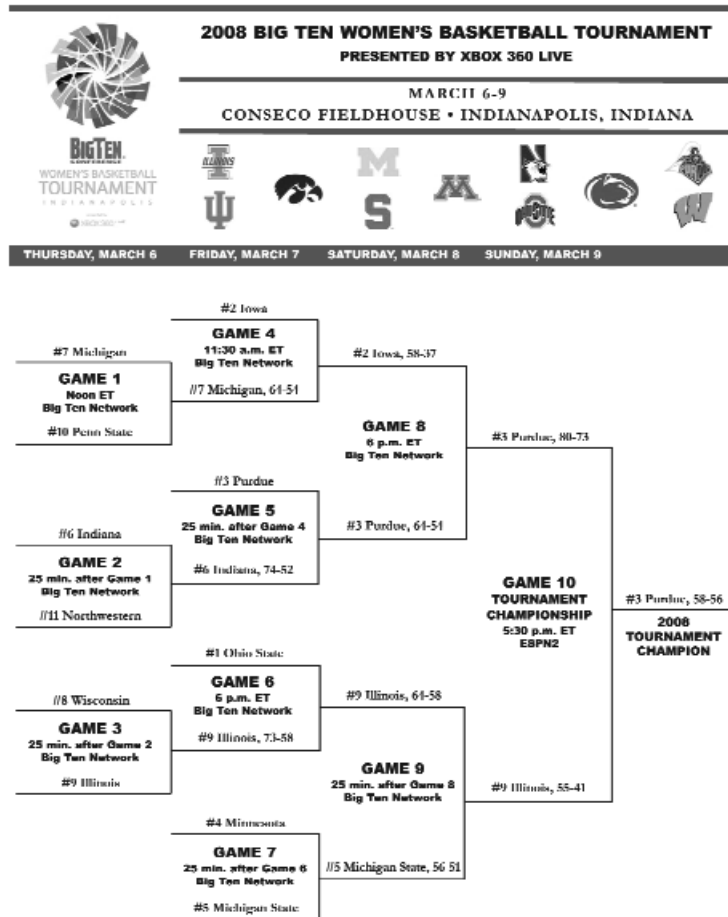

OSU GRABS FOURTH STRAIGHT NO. 1 SEED

Ohio State became the first school in Big Ten history to grab four straight No. 1 seeds when it earned the top spot for the 2008 Big Ten Tournament. The Buckeyes tied with Iowa in the regular-season standings at 13-5, but took the tiebreaker by virtue of a 2-0 head-to-head record against the Hawkeyes.

FOUR MORE YEARS

The 2008 Big Ten Women's Basketball Tournament presented by Xbox 360 Live was the first in a five-year agreement that puts both the men's and women's tournaments in Indianapolis and Conseco Fieldhouse through 2012. The Big Ten Women's Tournament has been held in Indianapolis in 13 out of 14 years and every year since 2002. The event has been held at Conseco Fieldhouse in each of the past seven years.

PACKING THE HOUSE

The Big Ten welcomed 35,551 fans to the 2008 Women's Basketball Tournament, marking the fourth-highest total attendance in event history, while the average session attendance of 7,110 was also the fourth-highest figure. It was also just the second time that every session has had over 6,000 fans in attendance. The crowd of 6,426 on the tournament's first day set a record for Session 1 attendance.

ALL-TIME BIG TEN TOURNAMENT ATTENDANCE

Year	Session 1	Session 2	Session 3	Session 4	Session 5	Total	Avg. per Session
1995	3,782	4,293	5,006	4,240	4,590	22,001	4,400
1996	3,517	4,038	3,688	4,840	6,783	22,866	4,573
1997	4,548	5,755	4,285	4,725	5,490	24,803	4,960
1998	4,280	6,363	4,796	4,505	5,930	25,874	5,175
1999	4,961	7,317	4,948	6,123	6,459	29,808	5,962
2000	5,053	4,753	5,664	6,672	5,256	27,398	5,480
2001	5,340	2,796	5,566	7,948	5,369	27,019	5,403
2002	5,630	6,324	5,614	9,358	9,221	35,846	7,169
2003	4,854	5,318	5,743	6,898	7,847	30,658	6,132
2004	5,521	6,768	7,405	8,524	# 9,417	37,635	7,527
2005	4,966	6,940	5,701	5,847	6,757	30,211	6,042
2006	6,015	7,493	7,681	8,780	8,669	*38,638	*7,728
2007	5,026	5,362	5,388	6,879	6,550	29,205	5,841
2008	6,426	7,320	6,936	7,684	7,185	35,551	7,110
Average	4,994	5,774	5,602	6,645	6,823	29,822	5,964

TOURNAMENT RECORDS (1995-2008)

	W	L	PCT	1st	2nd	Winner
Purdue	28	7	.800	7	3	'98-99-00-03-04-07-08
Penn State	20	12	.625	2	4	'95-96
Ohio State	20	13	.606	1	3	'06
Iowa	13	12	.520	2	0	'97-01
Indiana	13	13	.500	1	0	'02
Illinois	13	143	.481	0	2	
Michigan State	11	13	.458	1	0	'05
Michigan	8	14	.364	0	0	
Wisconsin	6	14	.300	0	0	
Minnesota	5	14	.263	0	0	
Northwestern	3	14	.176	0	0	

Site of Tournament: Indianapolis, Ind. from 1995-2000, 02-Present, Grand Rapids, Mich. in 2001

* Total and average attendance record   # Single-session attendance record

Figures in bold indicate session records