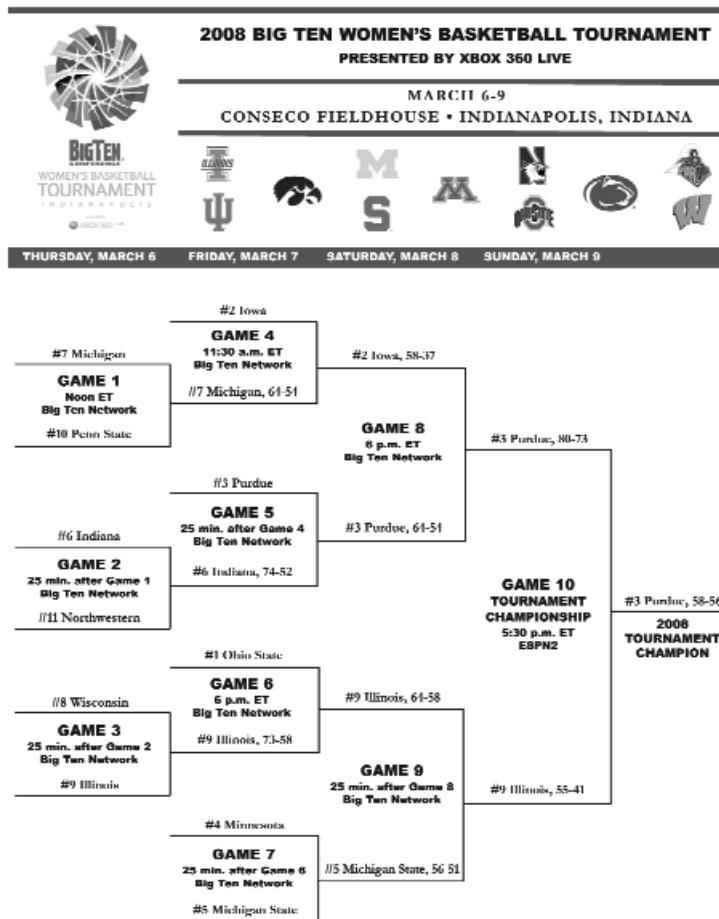

OSU GRABS FOURTH STRAIGHT NO. 1 SEED

Ohio State became the first school in Big Ten history to grab four straight No. 1 seeds when it earned the top spot for the 2008 Big Ten Tournament. The Buckeyes tied with Iowa in the regular-season standings at 13-5, but took the tiebreaker by virtue of a 2-0 head-to-head record against the Hawkeyes.

FOUR MORE YEARS

The 2008 Big Ten Women's Basketball Tournament presented by Xbox 360 Live was the first in a five-year agreement that puts both the men's and women's tournaments in Indianapolis and Conseco Fieldhouse through 2012. The Big Ten Women's Tournament has been held in Indianapolis in 13 out of 14 years and every year since 2002. The event has been held at Conseco Fieldhouse in each of the past seven years.

PACKING THE HOUSE

The Big Ten welcomed 35,551 fans to the 2008 Women's Basketball Tournament, marking the fourth-highest total attendance in event history, while the average session attendance of 7,110 was also the fourth-highest figure. It was also just the second time that every session has had over 6,000 fans in attendance. The crowd of 6,426 on the tournament's first day set a record for Session 1 attendance.

ALL-TIME BIG TEN TOURNAMENT ATTENDANCE

Year	Session 1	Session 2	Session 3	Session 4	Session 5	Total	Avg. per Session
1995	3,782	4,293	5,006	4,240	4,590	22,001	4,400
1996	3,517	4,038	3,688	4,840	6,783	22,866	4,573
1997	4,548	5,755	4,285	4,725	5,490	24,803	4,960
1998	4,280	6,363	4,796	4,505	5,930	25,874	5,175
1999	4,961	7,317	4,948	6,123	6,459	29,808	5,962
2000	5,053	4,753	5,664	6,672	5,256	27,398	5,480
2001	5,340	2,796	5,566	7,948	5,369	27,019	5,403
2002	5,630	6,324	5,614	9,358	9,221	35,846	7,169
2003	4,854	5,318	5,743	6,898	7,847	30,658	6,132
2004	5,521	6,768	7,405	8,524	# 9,417	37,635	7,527
2005	4,966	6,940	5,701	5,847	6,757	30,211	6,042
2006	6,015	7,493	7,681	8,780	8,669	*38,638	*7,728
2007	5,026	5,362	5,388	6,879	6,550	29,205	5,841
2008	6,426	7,320	6,936	7,684	7,185	35,551	7,110
Average	4,994	5,774	5,602	6,645	6,823	29,822	5,964

TOURNAMENT RECORDS (1995-2008)

	W	L	PCT	1st	2nd	Winner
Purdue	28	7	.800	7	3	'98-99-00-03-04-07-08
Penn State	20	12	.625	2	4	'95-96
Ohio State	20	13	.606	1	3	'06
Iowa	13	12	.520	2	0	'97-01
Indiana	13	13	.500	1	0	'02
Illinois	13	143	.481	0	2	
Michigan State	11	13	.458	1	0	'05
Michigan	8	14	.364	0	0	
Wisconsin	6	14	.300	0	0	
Minnesota	5	14	.263	0	0	
Northwestern	3	14	.176	0	0	

Site of Tournament: Indianapolis, Ind. from 1995-2000, 02-Present, Grand Rapids, Mich. in 2001

* Total and average attendance record   # Single-session attendance record

Figures in bold indicate session records