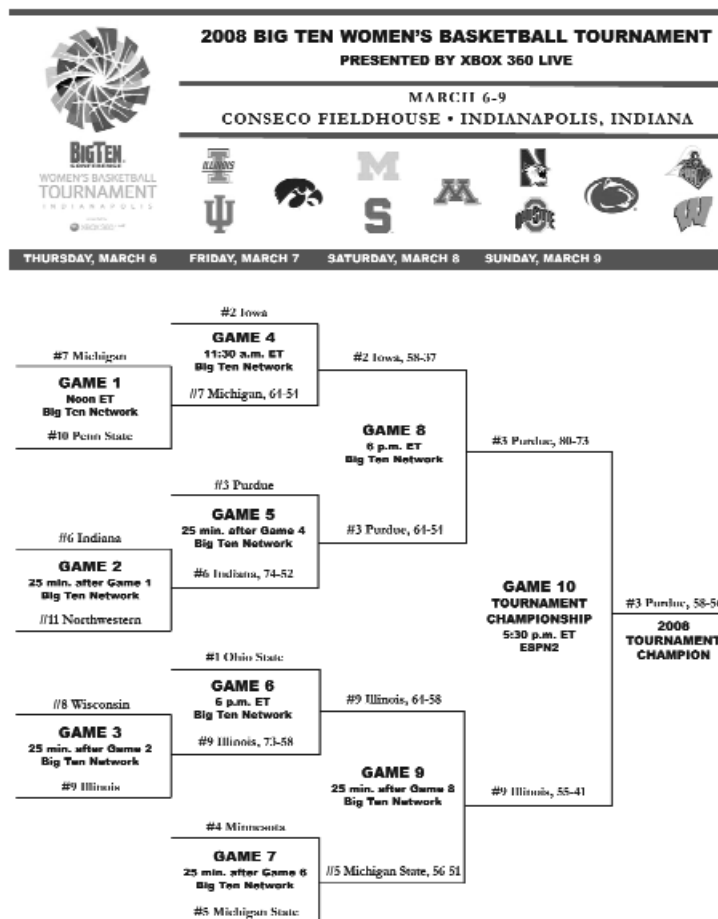

OSU GRABS FOURTH STRAIGHT NO. 1 SEED

Ohio State became the first school in Big Ten history to grab four straight No. 1 seeds when it earned the top spot for the 2008 Big Ten Tournament. The Buckeyes tied with Iowa in the regular-season standings at 13-5, but took the tiebreaker by virtue of a 2-0 head-to-head record against the Hawkeyes.

FOUR MORE YEARS

The 2008 Big Ten Women's Basketball Tournament presented by Xbox 360 Live was the first in a five-year agreement that puts both the men's and women's tournaments in Indianapolis and Conseco Fieldhouse through 2012. The Big Ten Women's Tournament has been held in Indianapolis in 13 out of 14 years and every year since 2002. The event has been held at Conseco Fieldhouse in each of the past seven years.

PACKING THE HOUSE

The Big Ten welcomed 35,551 fans to the 2008 Women's Basketball Tournament, marking the fourth-highest total attendance in event history, while the average session attendance of 7,110 was also the fourth-highest figure. It was also just the second time that every session has had over 6,000 fans in attendance. The crowd of 6,426 on the tournament's first day set a record for Session 1 attendance.

ALL-TIME BIG TEN TOURNAMENT ATTENDANCE

Year	Session 1	Session 2	Session 3	Session 4	Session 5	Total	Avg. per Session
1995	3,782	4,293	5,006	4,240	4,590	22,001	4,400
1996	3,517	4,038	3,688	4,840	6,783	22,866	4,573
1997	4,548	5,755	4,285	4,725	5,490	24,803	4,960
1998	4,280	6,363	4,796	4,505	5,930	25,874	5,175
1999	4,961	7,317	4,948	6,123	6,459	29,808	5,962
2000	5,053	4,753	5,664	6,672	5,256	27,398	5,480
2001	5,340	2,796	5,566	7,948	5,369	27,019	5,403
2002	5,630	6,324	5,614	9,358	9,221	35,846	7,169
2003	4,854	5,318	5,743	6,898	7,847	30,658	6,132
2004	5,521	6,768	7,405	8,524	# 9,417	37,635	7,527
2005	4,966	6,940	5,701	5,847	6,757	30,211	6,042
2006	6,015	7,493	7,681	8,780	8,669	*38,638	*7,728
2007	5,026	5,362	5,388	6,879	6,550	29,205	5,841
2008	6,426	7,320	6,936	7,684	7,185	35,551	7,110
Average	4,994	5,774	5,602	6,645	6,823	29,822	5,964

Site of Tournament: Indianapolis, Ind. from 1995-2000, 02-Present, Grand Rapids, Mich. in 2001

* Total and average attendance record # Single-session attendance record

Figures in bold indicate session records

TOURNAMENT RECORDS (1995-2008)

	W	L	PCT	1st	2nd	Winner
Purdue	28	7	.800	7	3	'98-99-00-03-04-07-08
Penn State	20	12	.625	2	4	'95-96
Ohio State	20	13	.606	1	3	'06
Iowa	13	12	.520	2	0	'97-01
Indiana	13	13	.500	1	0	'02
Illinois	13	143	.481	0	2	
Michigan State	11	13	.458	1	0	'05
Michigan	8	14	.364	0	0	
Wisconsin	6	14	.300	0	0	
Minnesota	5	14	.263	0	0	
Northwestern	3	14	.176	0	0