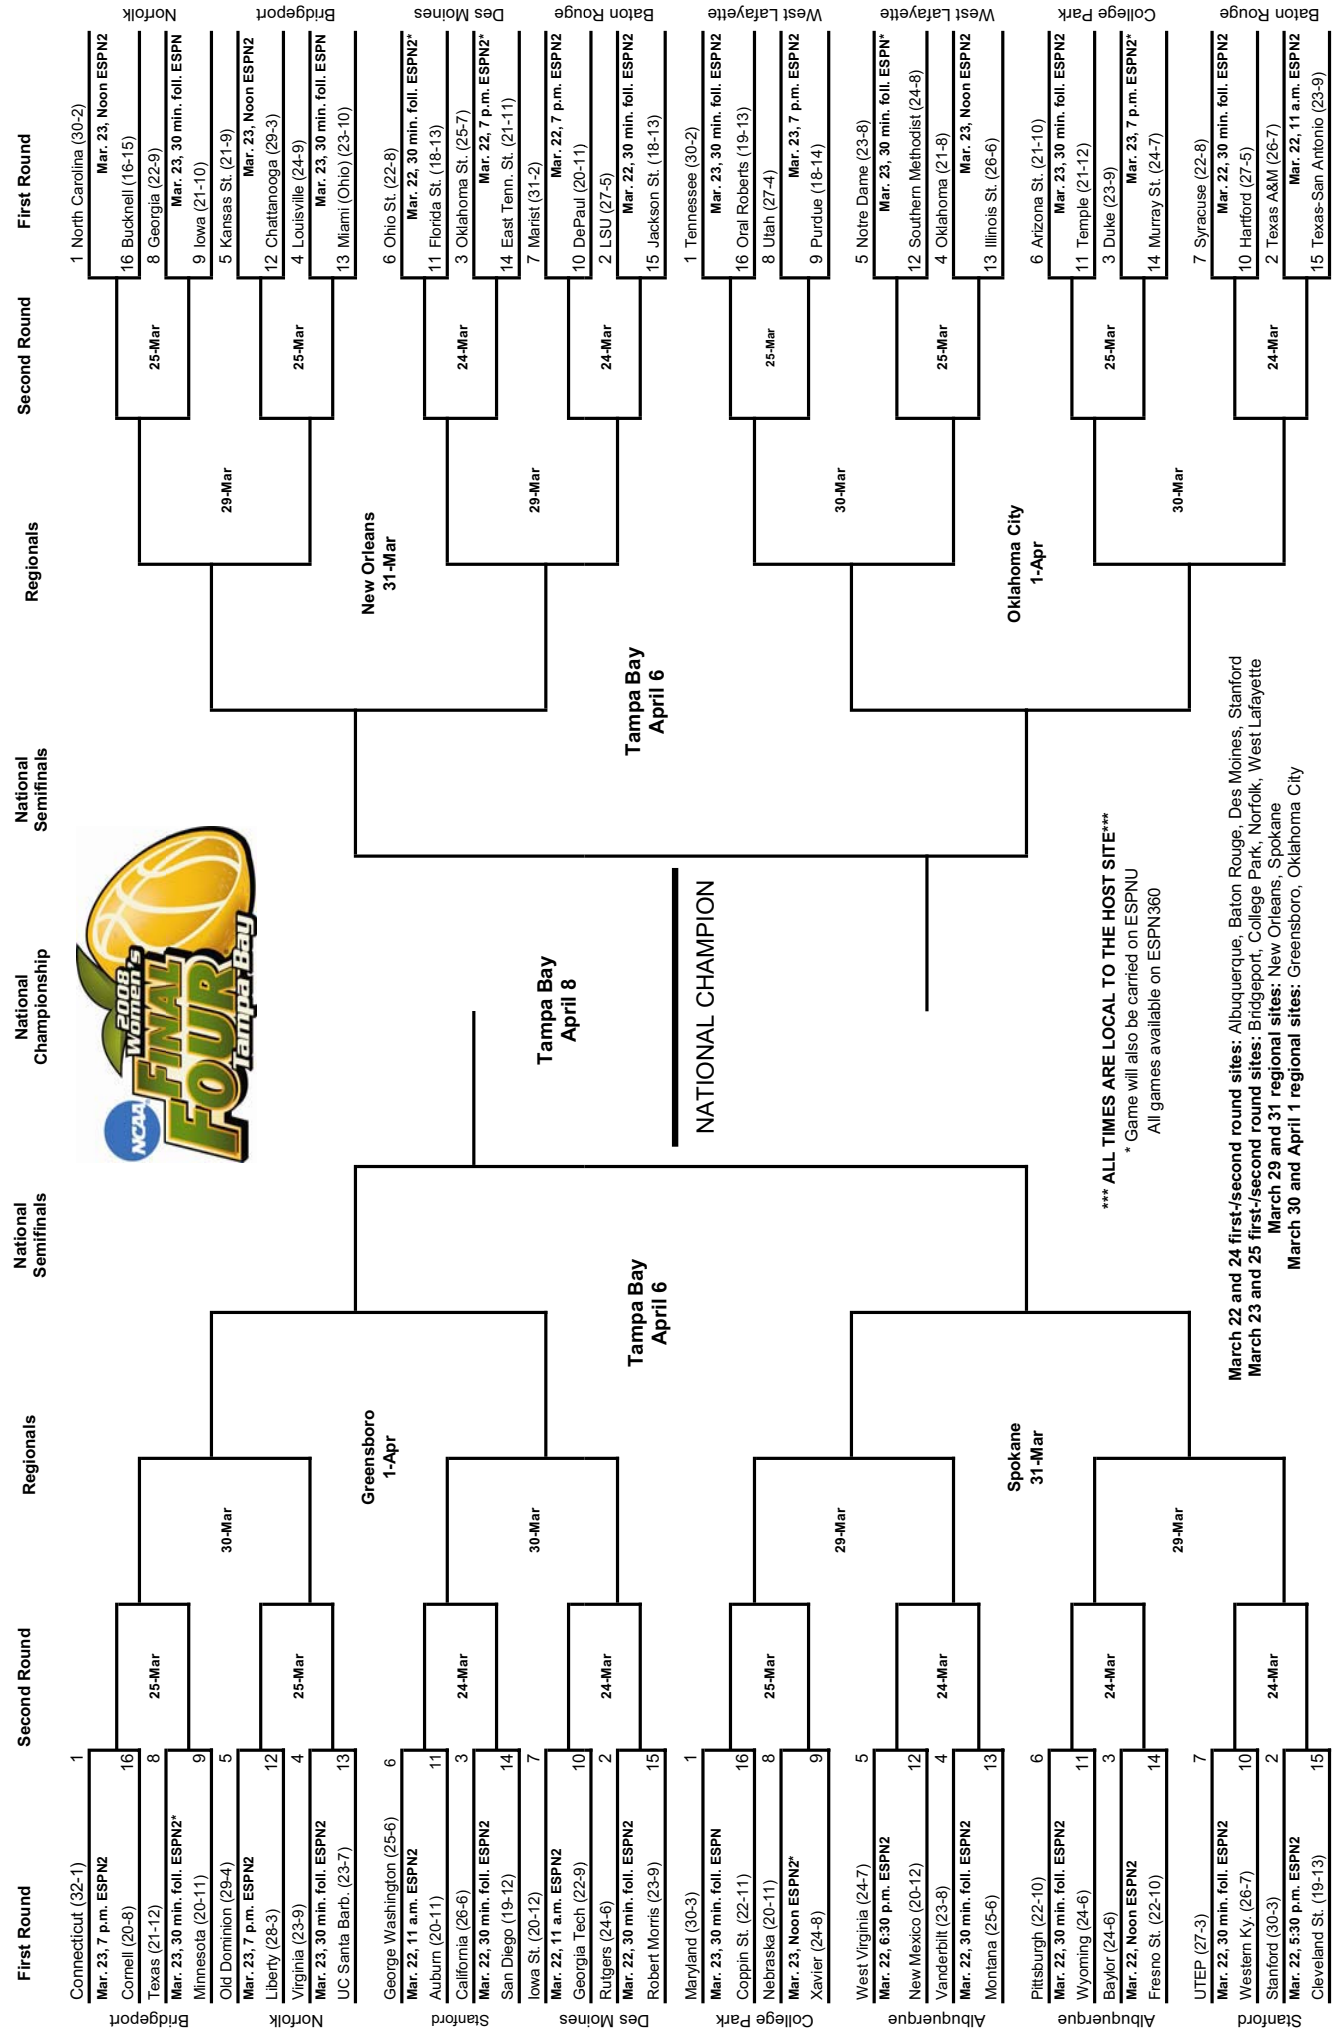

2008 NCAA® Division I Women's BASKETBALL CHAMPIONSHIP

*** ALL TIMES ARE LOCAL TO THE HOST SITE***
 * Game will also be carried on ESPN2
 All games available on ESPN360

March 22 and 24 first-/second round sites: Albuquerque, Baton Rouge, Des Moines, Stanford
 March 23 and 25 first-/second round sites: Bridgeport, College Park, Norfolk, West Lafayette
 March 29 and 31 regional sites: New Orleans, Spokane
 March 30 and April 1 regional sites: Greensboro, Oklahoma City