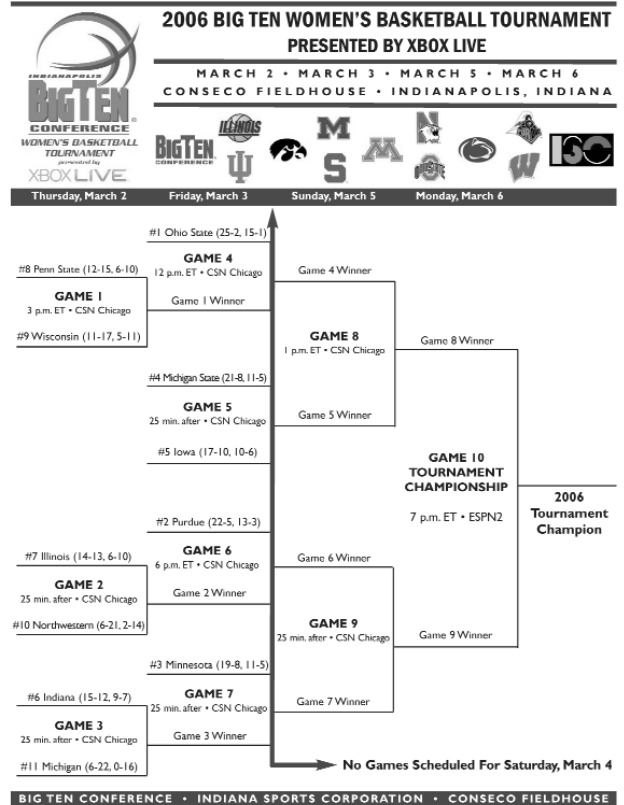

OHIO STATE KICKS OFF 2006 BIG TEN WOMEN'S BASKETBALL TOURNAMENT PRESENTED BY XBOX LIVE AS THE TOP SEED FOR SECOND STRAIGHT YEAR

BIG TEN WOMEN'S BASKETBALL CONTACT
Jeff Smith, Assistant Director of Communications
E-Mail: jsmith@bigten.org
Work: (847) 696-1010 ext. 142 • Cell: (312) 363-7546

FEBRUARY 27, 2006

1500 West Higgins Road • Park Ridge, IL 60068-6300 • Phone: (847) 696-1010 • Fax: (847) 696-1110 • Website: www.bigten.org

2005-06 CONFERENCE & OVERALL STANDINGS

	CONFERENCE GAMES					ALL GAMES					Top	Last	
	W-L	PCT	H	A	Streak	W-L	PCT	H	A	N	25#	10	Streak
1. Ohio State	15-1	.938	8-0	7-1	W14	25-2	.926	16-1	9-1	0-0	6-2	10-0	W16
2. Purdue	13-3	.813	7-1	6-2	W1	22-5	.815	11-1	8-3	3-1	5-2	7-3	W1
3. Michigan State	11-5	.688	7-1	4-4	W1	21-8	.724	14-1	6-5	1-2	3-7	7-3	W1
4. Minnesota	11-5	.688	6-2	5-3*	W2	19-8	.704	12-2	4-6	3-0	2-6	6-4	W2
5. Iowa	10-6	.625	6-2	4-4	W3	17-10	.630	11-3	5-6	1-1	2-6	6-4	W3
6. Indiana	9-7	.563	5-3	4-4	L2	15-12	.556	7-6	7-6	1-0	1-7	6-4	L2
7. Illinois	6-10	.375	3-5	3-5	W1	14-13	.519	6-5	6-7	2-1	1-5	2-8	W1
Penn State	6-10	.375	5-3	1-7	L1	12-15	.444	8-6	3-8	1-1	1-7	5-5	L1
9. Wisconsin	5-11	.313	3-5	2-6	L1	11-17	.393	6-9	4-7	1-1	1-7	5-5	L1
10. Northwestern	2-14	.125	1-7*	1-7	L5	6-21	.222	4-10	2-10	0-1	0-6	2-8	L5
11. Michigan	0-16	.000	0-8	0-8	L16	6-22	.214	4-11	1-10	1-1	0-10	0-10	L16

AP or ESPN/USA Today Polls • *Game Played at Loyola (Chicago)

ON THE ROAD TO INDIANAPOLIS

2006 BIG TEN WOMEN'S BASKETBALL TOURNAMENT PRESENTED BY XBOX LIVE