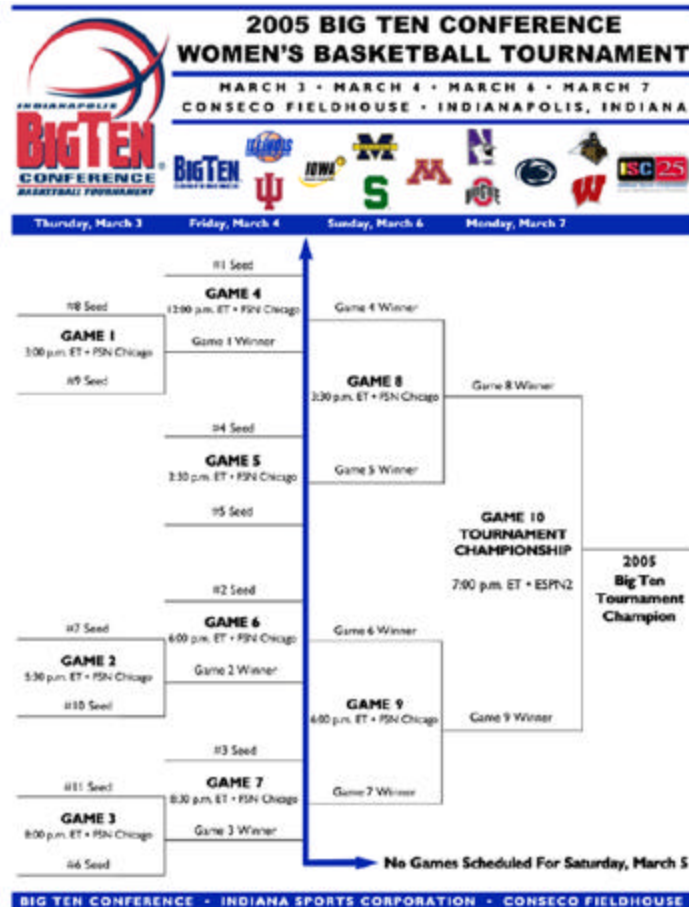

Ohio State was led by then-sophomore Caitly Matter's game-high 21 points on 7-of-16 shooting. Matter connected on 5-of-13 three-point shots, which gave her a Tournament record of 31 attempts from beyond the arc. Kim Wilburn posted 16 points, six rebounds and five assists, while DiDi Reynolds scored 11. Courtney Coleman also set a Tournament record for field goal percentage, as she was 24-of-32 for .750 in three games.

The Buckeyes, who dropped to 21-9 after the loss in their first Big Ten Tournament final, would go on to the second round of the NCAA Tournament and finish 22-10. Purdue improved to 26-5 with the win and would continue to the NCAA Elite Eight before finishing the year 29-4.

Date Published	Actual Date	Moment
December 30, 2004	March 3, 1995	Iowa vs. Minnesota in 1st Tournament game played in Indy.
January 6, 2005	March 1, 1999	Purdue ends Illinois' upset bid in Tournament final; Wins NCAA Title.
January 13, 2005	March 4, 1995	Wisconsin's Barb Franke sets Tourney game record of 35 pts vs. MSU.
January 20, 2005	March 4, 2002	Indiana wins fairy-tale Tournament as the highest seed (#5) ever.
January 27, 2005	March 10, 2003	Shereka Wright (19p-11r-6a) earns MVP in Purdue's fourth title win.
February 3, 2005		
February 10, 2005		
February 17, 2005		
February 24, 2005		
March 3, 2005