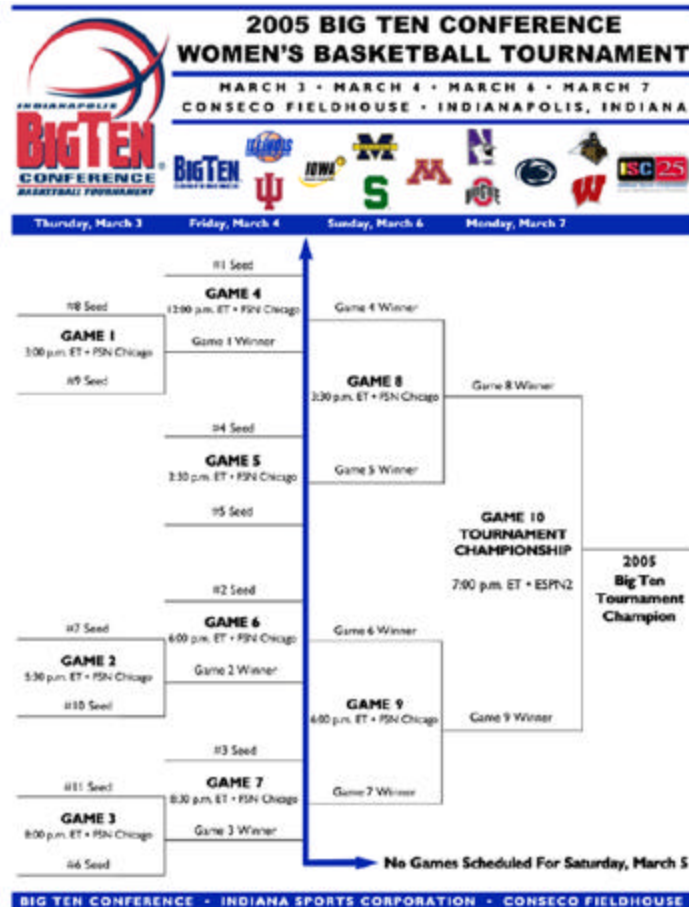

Indiana's fairy-tale run towards the Tournament Championship gained national media attention after Hoosiers head coach Kathi Bennett suffered an automobile accident on February 8. Bennett broke the second vertebra in her neck and was forced to wear a halo device on the sidelines, while associate head coach Trish Betthausser served as the Hoosiers' acting head coach. Senior Jill Chapman posted 14 points and seven rebounds in the win, while teammate Heather Cassady was tabbed as the Tournament MVP.

Indiana's victory gave the Hoosiers an automatic bid to the NCAA Tournament for the first time since 1994-95.

Date Published	Actual Date	Moment
December 30, 2004	March 3, 1995	Iowa vs. Minnesota in 1st Tournament game played in Indy.
January 6, 2005	March 1, 1999	Purdue ends Illinois' upset bid in Tournament final; Wins NCAA Title.
January 13, 2005	March 4, 1995	Wisconsin's Barb Franke sets Tourney game record of 35 pts vs. MSU.
January 20, 2005	March 4, 2002	Indiana wins fairy-tale Tournament as the highest seed (#5) ever.
January 27, 2005		
February 3, 2005		
February 10, 2005		
February 17, 2005		
February 24, 2005		
March 3, 2005		

ALL-SESSION TICKETS ON SALE

All-session tickets for the 2005 Big Ten Women's Basketball Tournament are now on sale through Ticketmaster.

The Tournament returns to Indianapolis and Consecro Fieldhouse, featuring 10 games over five days, March 3-7, 2005, with no games on March 5 to make way for the Indiana High School Athletic Association Girls' State Basketball Finals.

All-session tickets for the general public are on sale for $55 at all Ticketmaster outlets, including the Consecro Fieldhouse box office, Ticketmaster charge-by-phone numbers (317-239-5151 in central Indiana) and www.ticketmaster.com.

March 3-7, 2005
Consecro Fieldhouse
Indianapolis, Indiana

This will be the 10th year Indianapolis has hosted the tournament, and the fourth straight year the event will have taken place at the Fieldhouse. The 2004 tournament drew a record 37,635 fans. In addition, the women's championship game drew a single-session record of 9,417. Purdue captured the women's tournament title for the second consecutive year, and a record fifth time in tournament history.

Additionally, all-session tickets are on sale now for each university's fan block and can be obtained by picking up a ticket brochure at the university's athletic ticket office or by calling the number below:

BIG TEN TICKET OFFICE NUMBERS

Illinois . . . . . (217) 333-3470 or (866) ILLINI-1	Northwestern . . . . . (847) 491-CATS
Indiana . . . . . (800) 447-GOIU or (812) 855-4006	Ohio State . . . . . (614) 292-2624
Iowa . . . . . (800) IA HAWKS or (319) 335-9323	Penn State . . . . . (800) 833-5533
Michigan . . . . . (734) 764-0247 or (866) 296-6849	Purdue . . . . . (800) 49-SPORT or (765) 494-3194
Michigan State . . . . . (800) GO-STATE or (517) 355-1610	Wisconsin . . . . . (608) 262-1440
Minnesota . . . . . (800) U-GOPHER or (612) 624-8080	

TOURNAMENT SCHEDULE

MARCH 3-7, 2005 • CONSECO FIELDHOUSE • INDIANAPOLIS INDIANA

THURSDAY, MARCH 3 - SESSION ONE

Game 1: #9 Seed vs. #8 Seed	3:00 p.m.	FSN Chicago
Game 2: #7 Seed vs. #10 Seed	5:30 p.m.	FSN Chicago
Game 3: #6 Seed vs. #11 Seed	8:00 p.m.	FSN Chicago

FRIDAY, MARCH 4 - SESSION TWO

Game 4: #1 Seed vs. Game 1 Winner	12:00 p.m.	FSN Chicago
Game 5: #4 Seed vs. #5 Seed	2:30 p.m.	FSN Chicago

FRIDAY, MARCH 4 - SESSION THREE

Game 6: #2 Seed vs. Game 2 Winner	6:00 p.m.	FSN Chicago
Game 7: #3 Seed vs. Game 3 Winner	8:30 p.m.	FSN Chicago

SUNDAY, MARCH 6 - SESSION FOUR

Game 8: Game 4 Winner vs. Game 5 Winner	3:30 p.m.	FSN Chicago
Game 9: Game 6 Winner vs. Game 7 Winner	6:00 p.m.	FSN Chicago

MONDAY, MARCH 7 - SESSION FIVE

Game 10: Game 8 Winner vs. Game 9 Winner	7:00 p.m.	ESPN2

All times are tentative and subject to change and are EST.

HOTEL ACCOMMODATIONS

Fans should contact the Big Ten Tournament Housing Bureau at 1-800-556-INDY (4639), 1-317-684-2573, housing@indianapolis.org or www.indianasportscorp.com to reserve hotel rooms. More than 5,000 hotel rooms are in the downtown area within walking distance of the Big Ten women's tournament action.

MEDIA INFORMATION