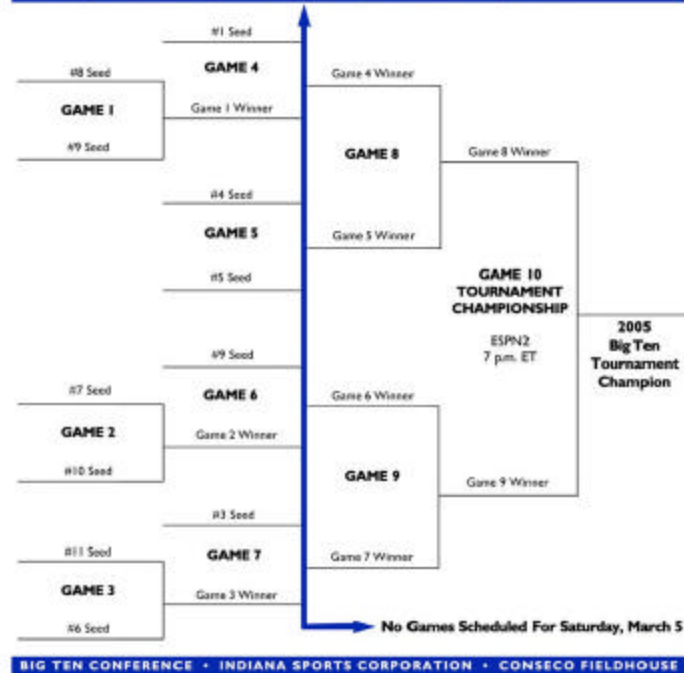

The Illini finished the season 19-12 after a second-round loss in the NCAA Championship, while the near-upset gave the Boilermakers momentum heading into the tournament. Purdue went on to win the NCAA title, the first for a Big Ten women's basketball program.

Date Published	Actual Date	Moment
December 30, 2004	March 3, 1995	Iowa vs. Minnesota in 1st Tournament game played in Indy.
January 6, 2005	March 1, 1999	Purdue ends Illinois' upset bid in Tournament final; Wins NCAA Title.
January 13, 2005		
January 20, 2005		
January 27, 2005		
February 3, 2005		
February 10, 2005		
February 17, 2005		
February 24, 2005		
March 3, 2005		

2005 BIG TEN CONFERENCE WOMEN'S BASKETBALL TOURNAMENT
MARCH 3 • MARCH 4 • MARCH 6 • MARCH 7
CONSECO FIELDHOUSE • INDIANAPOLIS, INDIANA

Thursday, March 3   Friday, March 4   Sunday, March 6   Monday, March 7

ALL-SESSION TICKETS ON SALE

All-session tickets for the 2005 Big Ten Women's Basketball Tournament are now on sale through Ticketmaster.

The Tournament returns to Indianapolis and Consecro Fieldhouse, featuring 10 games over five days, March 3-7, 2005, with no games on March 5 to make way for the Indiana High School Athletic Association Girls' State Basketball Finals.

All-session tickets for the general public are on sale for $55 at all Ticketmaster outlets, including the Consecro Fieldhouse box office, Ticketmaster charge-by-phone numbers (317-239-5151 in central Indiana) and www.ticketmaster.com.

This will be the 10th year Indianapolis has hosted the tournament, and the fourth straight year the event will have taken place at the Fieldhouse. The 2004 tournament drew a record 37,635 fans. In addition, the women's championship game drew a single-session record of 9,417. Purdue captured the women's tournament title for the second consecutive year, and a record fifth time in tournament history.

March 3-7, 2005
Consecro Fieldhouse
Indianapolis, Indiana

Additionally, all-session tickets are on sale now for each university's fan block and can be obtained by picking up a ticket brochure at the university's athletic ticket office or by calling the number below:

BIG TEN TICKET OFFICE NUMBERS

Illinois . . . . . (217) 333-3470 or (866) ILLINI-1	Northwestern . . . . . (847) 491-CATS
Indiana . . . . . (800) 447-GOIU or (812) 855-4006	Ohio State . . . . . (614) 292-2624
Iowa . . . . . (800) IA HAWKS or (319) 335-9323	Penn State . . . . . (800) 833-5533
Michigan . . . . . (734) 764-0247 or (866) 296-6849	Purdue . . . . . (800) 49-SPORT or (765) 494-3194
Michigan State . (800) GO-STATE or (517) 355-1610	Wisconsin . . . . . (608) 262-1440
Minnesota . . . (800) U-GOPHER or (612) 624-8080	

TOURNAMENT SCHEDULE

MARCH 3-7, 2005 • CONSECO FIELDHOUSE • INDIANAPOLIS INDIANA

THURSDAY, MARCH 3 - SESSION ONE

Game 1: #9 Seed vs. #8 Seed	3:00 p.m.	FSN Chicago
Game 2: #7 Seed vs. #10 Seed	5:30 p.m.	FSN Chicago
Game 3: #6 Seed vs. #11 Seed	8:00 p.m.	FSN Chicago

FRIDAY, MARCH 4 - SESSION TWO

Game 4: #1 Seed vs. Game 1 Winner	12:00 p.m.	FSN Chicago
Game 5: #4 Seed vs. #5 Seed	2:30 p.m.	FSN Chicago

FRIDAY, MARCH 4 - SESSION THREE

Game 6: #2 Seed vs. Game 2 Winner	6:00 p.m.	FSN Chicago
Game 7: #3 Seed vs. Game 3 Winner	8:30 p.m.	FSN Chicago

SUNDAY, MARCH 7 - SESSION FOUR

Game 8: Game 4 Winner vs. Game 5 Winner	3:30 p.m.	FSN Chicago
Game 9: Game 6 Winner vs. Game 7 Winner	6:00 p.m.	FSN Chicago

MONDAY, MARCH 8 - SESSION FIVE

Game 10: Game 8 Winner vs. Game 9 Winner	7:00 p.m.	ESPN2

All times are tentative and subject to change and are EST.

HOTEL ACCOMMODATIONS

Fans should contact the Big Ten Tournament Housing Bureau at 1-800-556-INDY (4639), 1-317-684-2573, housing@indianapolis.org or www.indianasportscorp.com to reserve hotel rooms. More than 5,000 hotel rooms are in the downtown area within walking distance of the Big Ten women's tournament action.

MEDIA INFORMATION